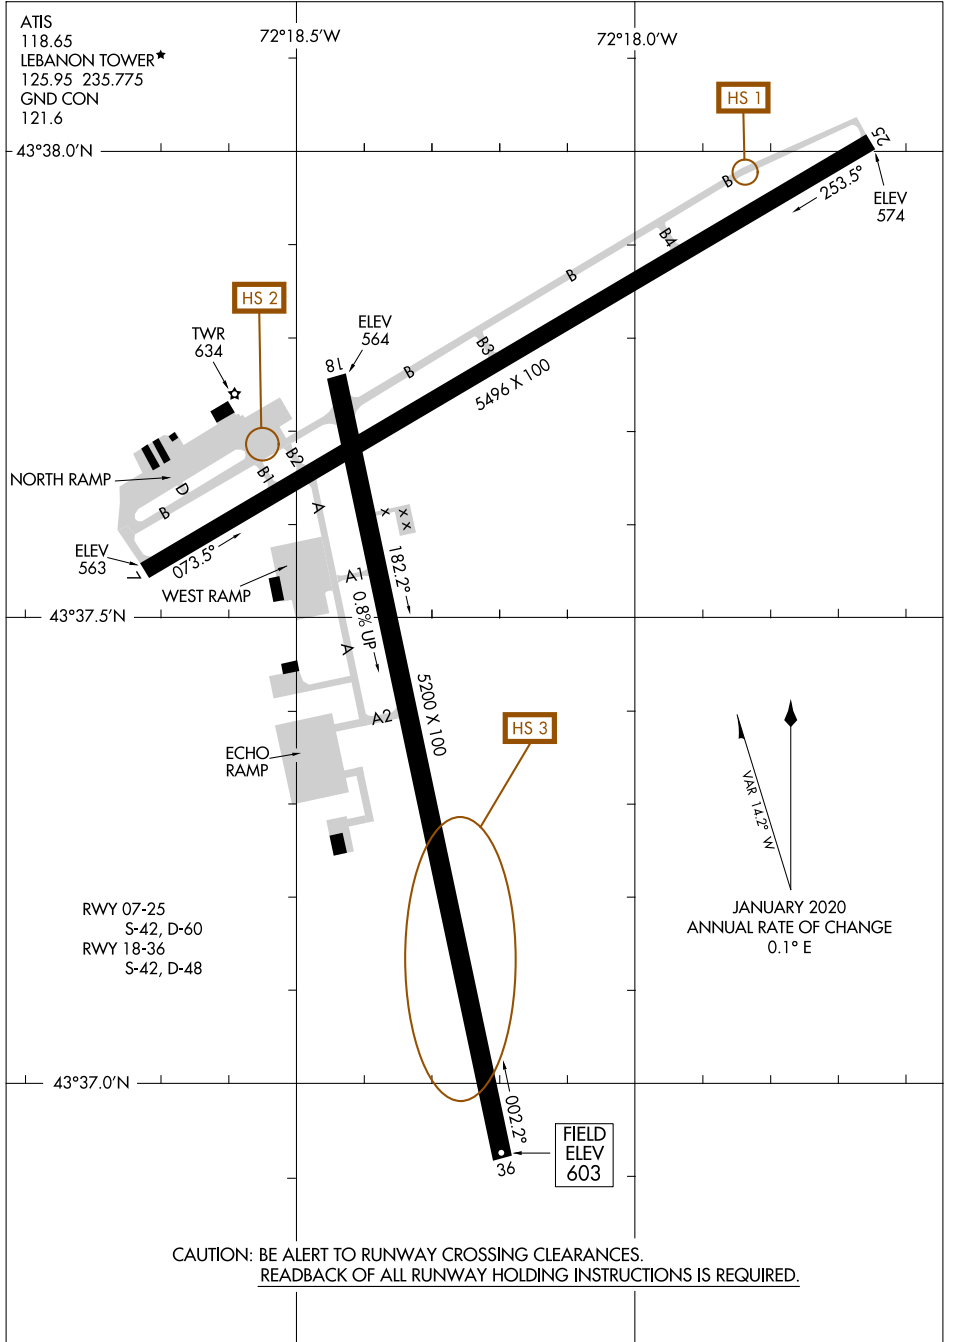

AIRPORT DIAGRAM

AL-859 (FAA)

LEBANON MUNI (LEB)
LEBANON, NEW HAMPSHIRE

NE-1, 05 SEP 2024 to 03 OCT 2024

NE-1, 05 SEP 2024 to 03 OCT 2024

AIRPORT DIAGRAM

LEBANON, NEW HAMPSHIRE
LEBANON MUNI (LEB)