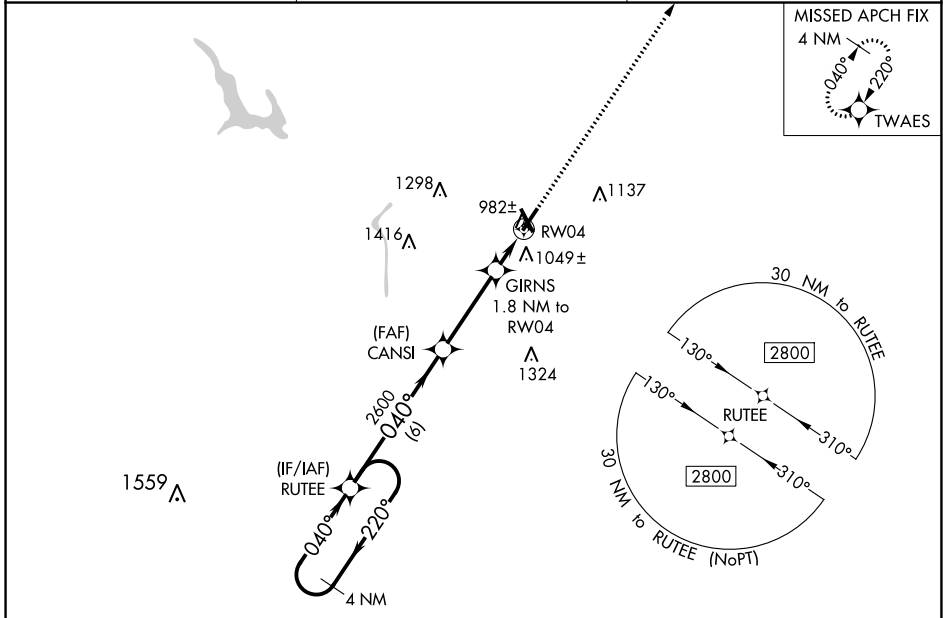

WAAS CH 72639 W04A	APP CRS 040°	Rwy Idg TDZE Apt Elev	4999 900 900
--	------------------------	-----------------------------	---

RNAV (GPS) RWY 4

ZANESVILLE MUNI (ZZV)

RNP APCH - GPS.

For uncompensated Baro-VNAV systems, LNAV/VNAV NA below -21°C or above 54°C.
Circling Rwy 16, 34 NA at night.

MISSED APPROACH:
Climb to 2900 direct
TWAES and hold.

ASOS 114.95	INDIANAPOLIS CENTER 124.45 323.275	UNICOM 123.0 (CTAF) 0*
-----------------------	--	----------------------------------

CATEGORY	A	B	C	D
LPV DA		1150-3/4	250 (300-3/4)	
LNAV/VNAV DA		1155-3/4	255 (300-3/4)	
LNAV MDA		1280-1	380 (400-1)	
CIRCLING	1380-1 480 (500-1)	1420-1 520 (600-1)	1620-2 720 (800-2)	1620-2 1/4 720 (800-2 1/4)

EC-2, 05 SEP 2024 to 03 OCT 2024

EC-2, 05 SEP 2024 to 03 OCT 2024