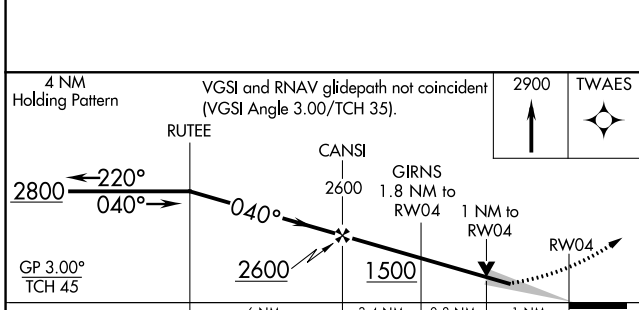

WAAS CH 72639 W04A	APP CRS 040°	Rwy Idg TDZE Apt Elev	4999 900 900
--	------------------------	-----------------------------	---

RNAV (GPS) RWY 4

ZANESVILLE MUNI (ZZV)

RNP APCH - GPS.

For uncompensated Baro-VNAV systems, LNAV/VNAV NA below -21°C or above 54°C.
Circling Rwy 16, 34 NA at night.

MISSED APPROACH:
Climb to 2900 direct
TWAES and hold.

ASOS 114.95	INDIANAPOLIS CENTER 124.45 323.275	UNICOM 123.0 (CTAF) 0*
-----------------------	--	----------------------------------

CATEGORY	A	B	C	D
LPV DA		1150-3/4	250 (300-3/4)	
LNAV/VNAV DA		1155-3/4	255 (300-3/4)	
LNAV MDA		1280-1	380 (400-1)	
CIRCLING	1380-1 480 (500-1)	1420-1 520 (600-1)	1620-2 720 (800-2)	1620-2 1/4 720 (800-2 1/4)