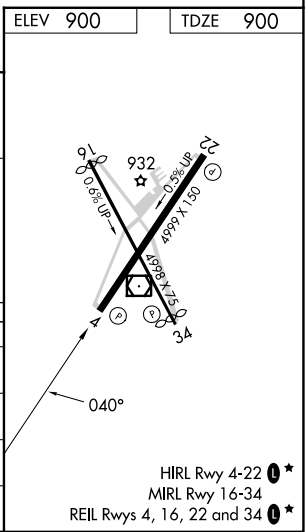

WAAS CH 72639 W04A	APP CRS 040°	Rwy Idg TDZE Apt Elev	4999 900 900
--	------------------------	-----------------------------	---

RNAV (GPS) RWY 4

ZANESVILLE MUNI (ZZV)

RNP APCH - GPS.

For uncompensated Baro-VNAV systems, LNAV/VNAV NA below -21°C or above 54°C.
Circling Rwy 16, 34 NA at night.

MISSED APPROACH:
Climb to 2900 direct
TWAES and hold.

ASOS 114.95	INDIANAPOLIS CENTER 124.45 323.275	UNICOM 123.0 (CTAF) 0*
-----------------------	--	----------------------------------

CATEGORY	A	B	C	D
LPV DA		1150-3/4	250 (300-3/4)	
LNAV/VNAV DA		1155-3/4	255 (300-3/4)	
LNAV MDA		1280-1	380 (400-1)	
CIRCLING	1380-1 480 (500-1)	1420-1 520 (600-1)	1620-2 720 (800-2)	1620-2 1/4 720 (800-2 1/4)