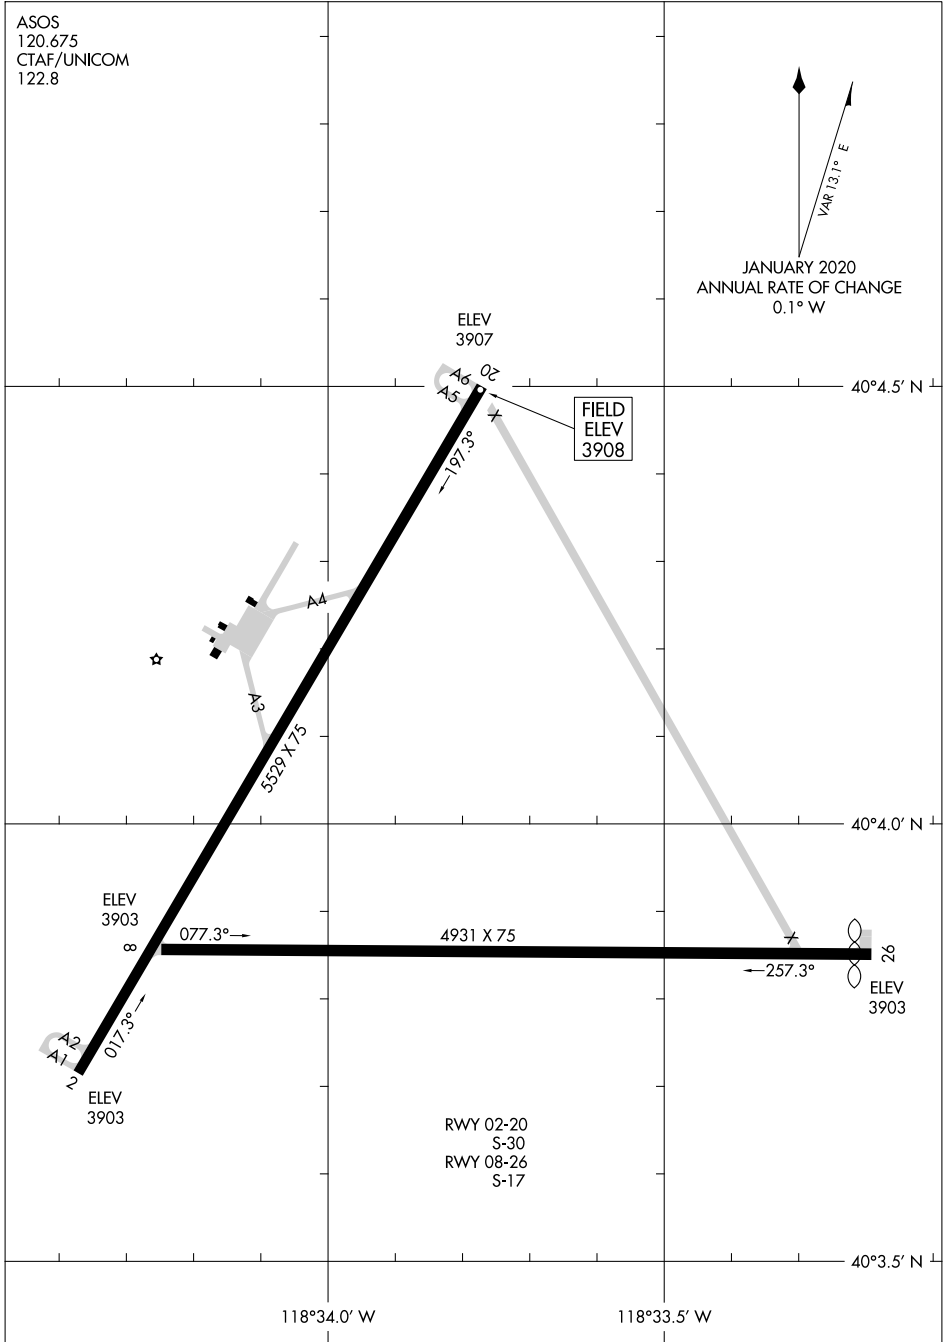

23110

AIRPORT DIAGRAM

AL-941 (FAA)

DERBY FLD (LOL)
LOVELOCK, NEVADA

ASOS
120.675
CTAF/UNICOM
122.8

VAR 13.1° E
JANUARY 2020
ANNUAL RATE OF CHANGE
0.1° W

SW-4, 05 SEP 2024 to 03 OCT 2024

SW-4, 05 SEP 2024 to 03 OCT 2024

AIRPORT DIAGRAM

23110

LOVELOCK, NEVADA
DERBY FLD (LOL)