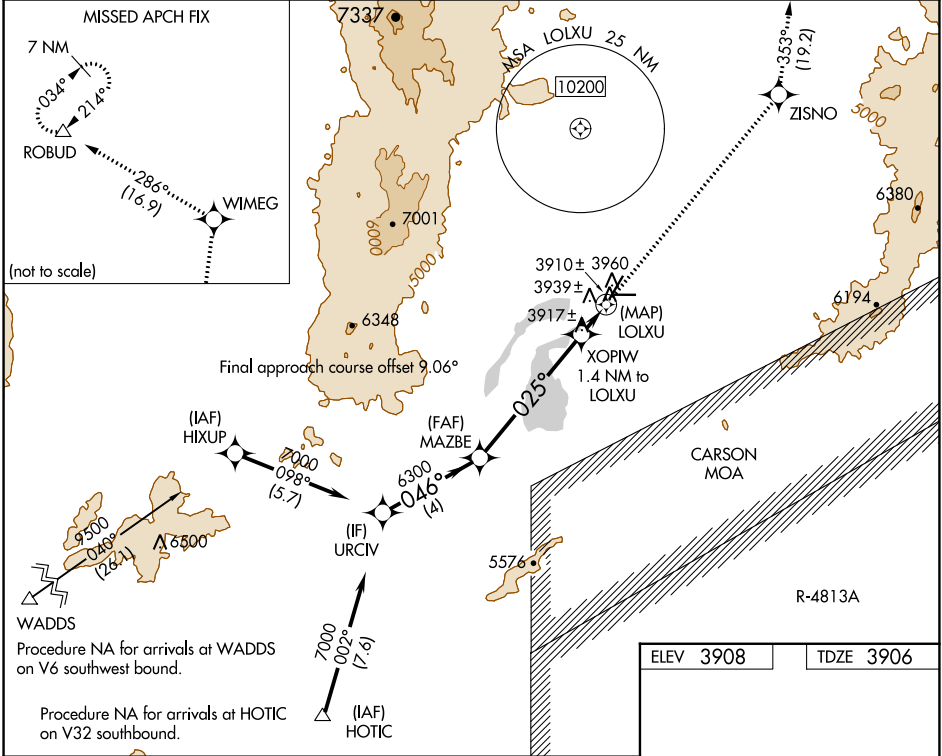

WAAS CH 72840 W02A	APP CRS 025°	Rwy ldg TDZE Apt Elev	5529 3906 3908
----------------------------------------	------------------------	-----------------------------	-------------------------------------------

RNAV (GPS) RWY 2

DERBY FLD (LOL)

⚠ Circling NA northwest of Rwy 2-20.
DME/DME RNP-0.3 NA.

⚠ MISSED APPROACH: Climb to 10000 direct ZISNO and on track 353° to WIMEG and on track 286° to ROBUD and hold, continue climb-in-hold to 10000.

ASOS 120.675	OAKLAND CENTER 128.8 285.5	UNICOM 122.8 (CTAF) 0
------------------------	--------------------------------------	---------------------------------

ELEV 3908	TDZE 3906
-----------	-----------

CATEGORY	A	B	C	D
LP MDA		4160-1	254 (300-1)	
LNAV MDA		4200-1	294 (300-1)	
C CIRCLING	4280-1 372 (400-1)	4360-1 452 (500-1)	4540-1¾ 632 (700-1¾)	4680-2½ 772 (800-2½)

SW-4, 05 SEP 2024 to 03 OCT 2024

SW-4, 05 SEP 2024 to 03 OCT 2024