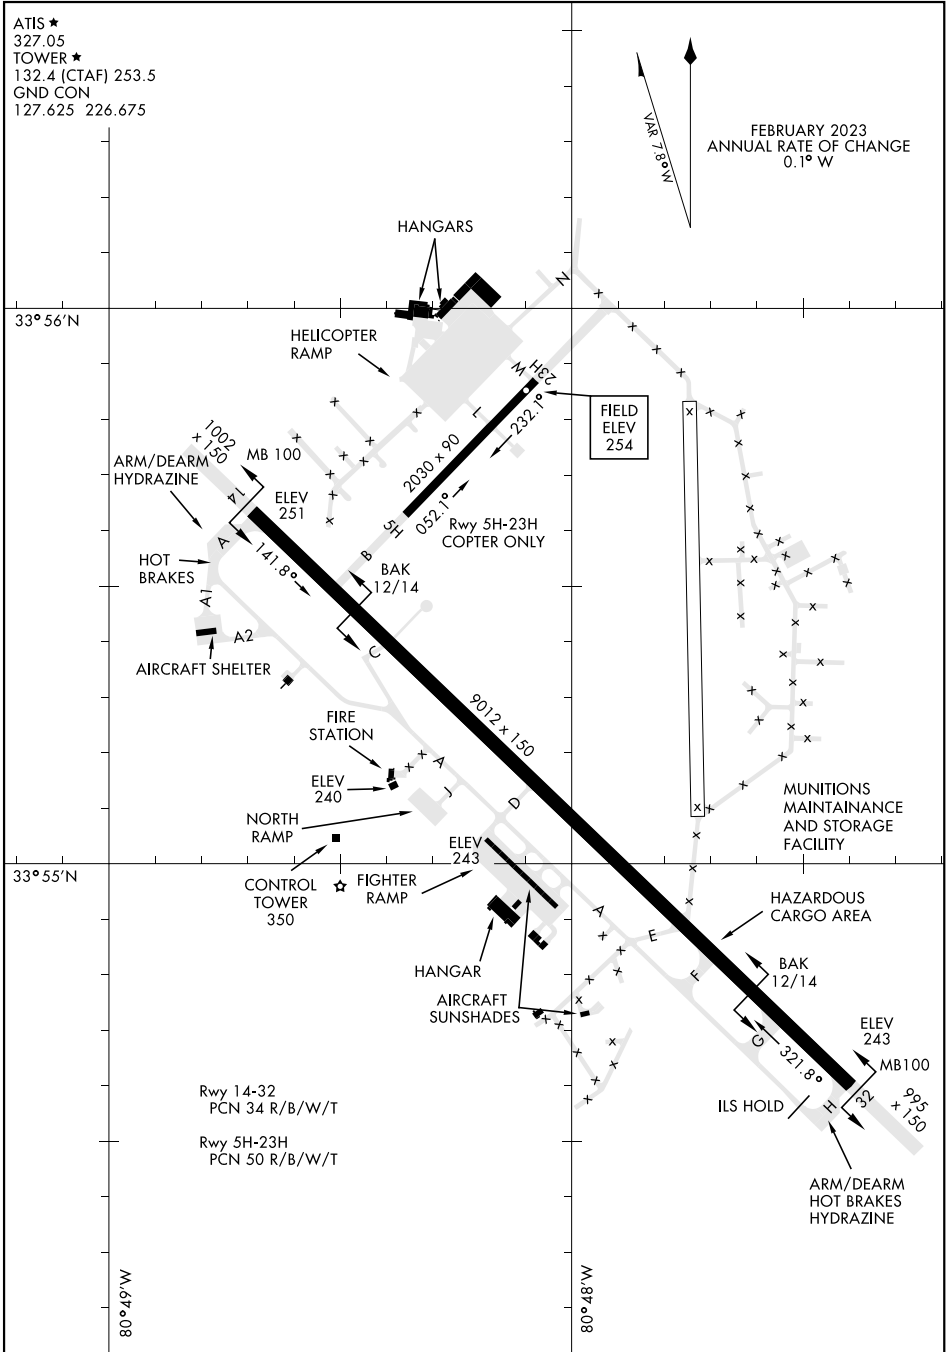

# AIRPORT DIAGRAM

[USAF]

MC ENTIRE JNGB (KMMT)

EASTOVER, SOUTH CAROLINA

ATIS ★  
 327.05  
 TOWER ★  
 132.4 (CTAF) 253.5  
 GND CON  
 127.625 226.675

FEBRUARY 2023  
 ANNUAL RATE OF CHANGE  
 0.1° W

SE-2, 05 SEP 2024 to 03 OCT 2024

SE-2, 05 SEP 2024 to 03 OCT 2024

# AIRPORT DIAGRAM

EASTOVER, SOUTH CAROLINA

MC ENTIRE JNGB (KMMT)