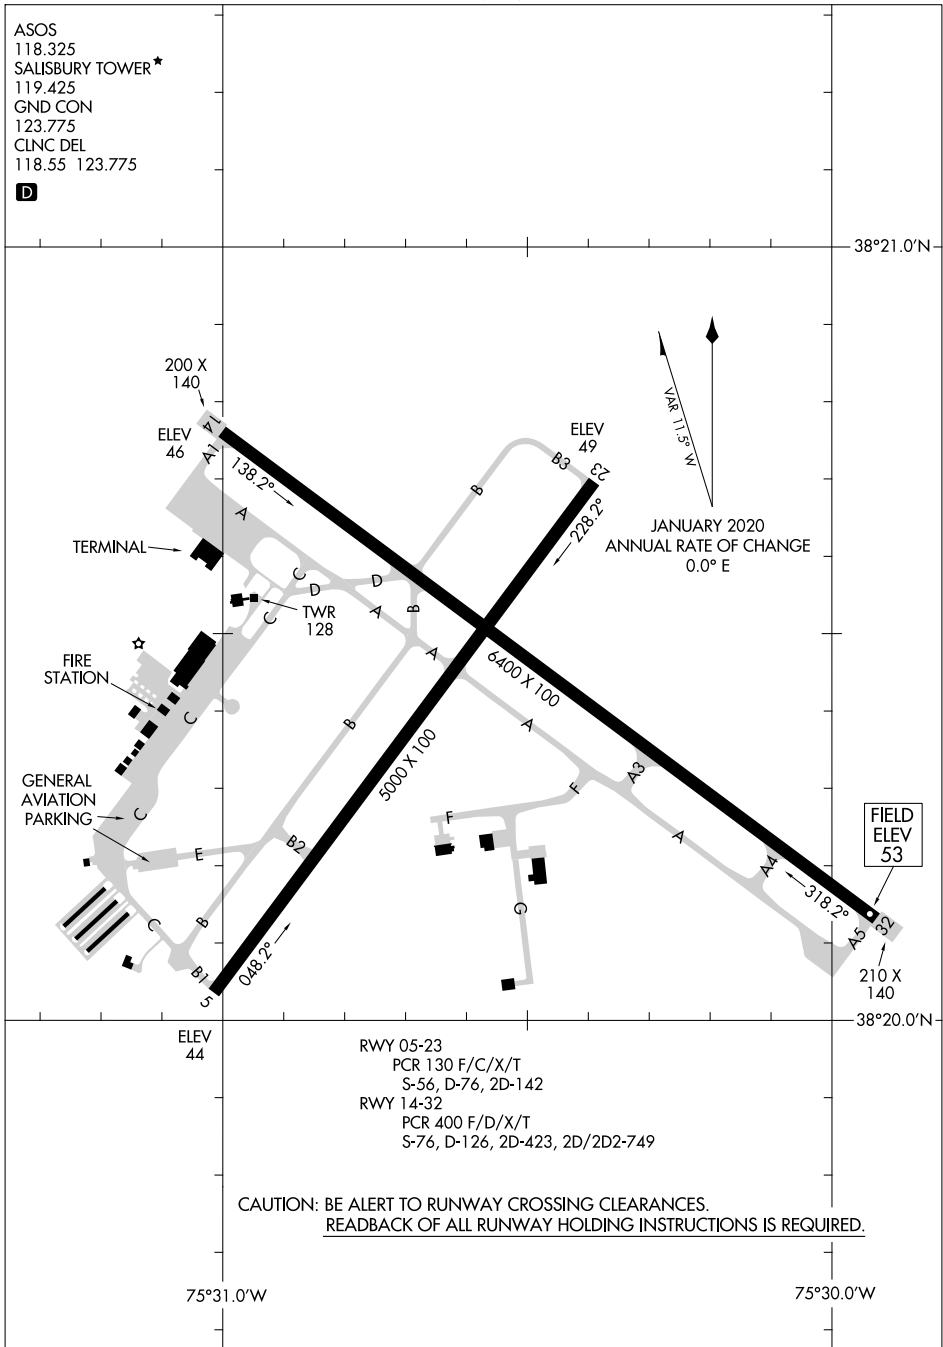

24249

# AIRPORT DIAGRAM

SALISBURY-OCEAN CITY WICOMICO RGNL (SBY)  
AL-977 (FAA)  
SALISBURY, MARYLAND

ASOS  
118.325  
SALISBURY TOWER ★  
119.425  
GND CON  
123.775  
CLNC DEL  
118.55 123.775

**D**

NE-3, 05 SEP 2024 to 03 OCT 2024

NE-3, 05 SEP 2024 to 03 OCT 2024