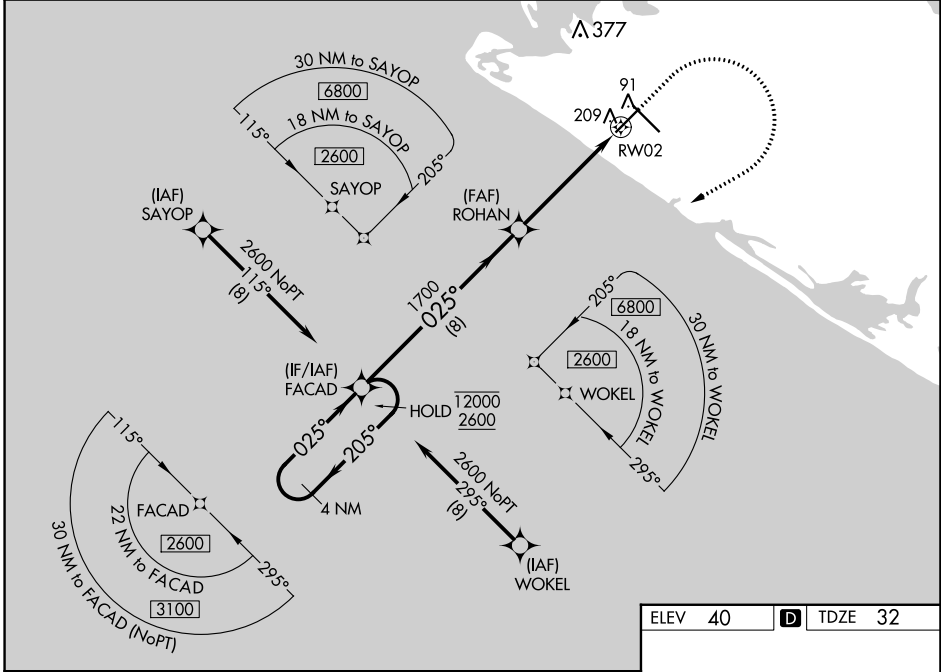

WAAS CH 78414 W02A	APP CRS 025°	Rwy Idg TDZE Apt Elev	5087 32 40
--	------------------------	-----------------------------	---------------------------------------

RNAV (GPS) RWY 2

YAKUTAT (YAK) (PAYA)

RNP APCH - GPS.

⚠ Circling Rwy 20 NA at night. Rwy 2 helicopter visibility reduction below 3/4 SM NA. When Yakutat altimeter setting not received, procedure NA. For uncompensated Baro-VNAV systems, LNAV/VNAV NA below -16° C or above 54° C.

⚠ MISSED APPROACH: Climb to 500 then climbing right turn to 3000 direct FACAD and hold.

ASOS 135.75	ANCHORAGE CENTER 119.0 263.1	JUNEAU RADIO 123.6 (CTAF) 0
-----------------------	--	---------------------------------------

AK, 05 SEP 2024 to 31 OCT 2024

AK, 05 SEP 2024 to 31 OCT 2024

CATEGORY	A	B	C	D
LPV DA	297-1		265 (300-1)	
LNAV/VNAV DA	479-1 3/8		447 (500-1 3/8)	
LNAV MDA	460-1 428 (500-1)		460-1 1/4 428 (500-1 1/4)	
C CIRCLING	520-1 480 (500-1)	540-1 500 (500-1)	820-2 1/4 780 (800-2 1/4)	820-2 1/2 780 (800-2 1/2)