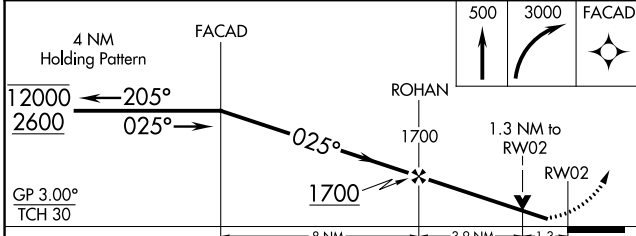

WAAS CH 78414 W02A	APP CRS 025°	Rwy Idg TDZE Apt Elev	5087 32 40

RNAV (GPS) RWY 2

YAKUTAT (YAK) (PAYA)

RNP APCH - GPS.

⚠ Circling Rwy 20 NA at night. Rwy 2 helicopter visibility reduction below 3/4 SM NA. When Yakutat altimeter setting not received, procedure NA. For uncompensated Baro-VNAV systems, LNAV/VNAV NA below -16° C or above 54° C.

⚠ MISSED APPROACH: Climb to 500 then climbing right turn to 3000 direct FACAD and hold.

ASOS 135.75	ANCHORAGE CENTER 119.0 263.1	JUNEAU RADIO 123.6 (CTAF) 0

AK, 05 SEP 2024 to 31 OCT 2024

AK, 05 SEP 2024 to 31 OCT 2024

CATEGORY	A	B	C	D
LPV DA	297-1		265 (300-1)	
LNAV/VNAV DA	479-1 3/8		447 (500-1 3/8)	
LNAV MDA	460-1 428 (500-1)		460-1 1/4 428 (500-1 1/4)	
C CIRCLING	520-1 480 (500-1)	540-1 500 (500-1)	820-2 1/4 780 (800-2 1/4)	820-2 1/2 780 (800-2 1/2)