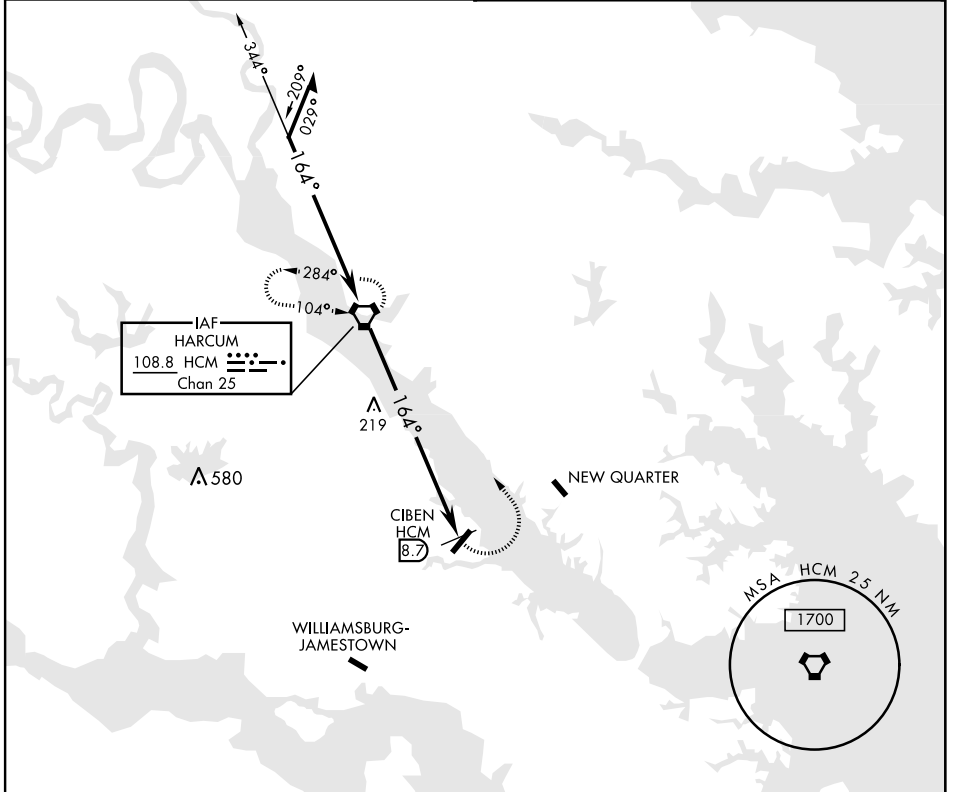

VORTAC HCM 108.8 Chan 25	APCH CRS 164°	Rwy Idg TDZE Arprt Elev 5018 N/A 41	AL-3214 [USA]	CAMP PEARY LNDG STRIP (KW94)
--	-------------------------	---	---------------	------------------------------

▼ * Circling to Rwy 23 NA at night.
Restricted airfield, PPR. Contact Camp Peary Ops prior to landing.

MISSED APPROACH: Climbing left turn to 2000 direct HCM VORTAC and hold.

WILLIAMSBURG-JAMESTOWN AWOS-3 120.625	NORFOLK APP CON 125.7 335.625
---	---

CATEGORY	A	B	C	D
CIRCLING *	620-1	579 (600-1)	620-1½ 579 (600-1½)	620-2 579 (600-2)
NEWPORT NEWS / WILLIAMSBURG INTL ALTIMETER SETTING				
CIRCLING *	640-1	599 (600-1)	640-1½ 599 (600-1½)	640-2 599 (600-2)

ELEV	41
FAF to MAP 8.7 NM	
Knots	60 90 120 150 180
Min:Sec	8:42 5:48 4:21 3:29 2:54

WILLIAMSBURG, VIRGINIA 37° 18' N-76° 38' W CAMP PEARY LNDG STRIP (KW94)

Orig

NE-3, 05 SEP 2024 to 03 OCT 2024

NE-3, 05 SEP 2024 to 03 OCT 2024