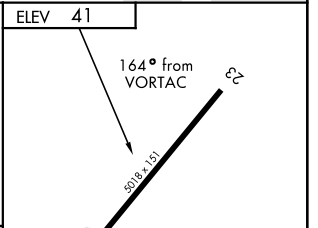

VORTAC HCM 108.8 Chan 25	APCH CRS 164°	Rwy Idg TDZE Arprt Elev 5018 N/A 41	AL-3214 [USA]	CAMP PEARY LNDG STRIP (KW94)
--	-------------------------	---	---------------	------------------------------

▼ * Circling to Rwy 23 NA at night.
Restricted airfield, PPR. Contact Camp Peary Ops prior to landing.

MISSED APPROACH: Climbing left turn to 2000 direct HCM VORTAC and hold.

WILLIAMSBURG-JAMESTOWN AWOS-3 120.625	NORFOLK APP CON 125.7 335.625
---	---

CATEGORY	A	B	C	D
CIRCLING *	620-1	579 (600-1)	620-1½ 579 (600-1½)	620-2 579 (600-2)
NEWPORT NEWS / WILLIAMSBURG INTL ALTIMETER SETTING				
CIRCLING *	640-1	599 (600-1)	640-1½ 599 (600-1½)	640-2 599 (600-2)

ELEV	41
FAF to MAP 8.7 NM	
Knots	60 90 120 150 180
Min:Sec	8:42 5:48 4:21 3:29 2:54

WILLIAMSBURG, VIRGINIA 37° 18' N-76° 38' W CAMP PEARY LNDG STRIP (KW94)

Orig

NE-3, 05 SEP 2024 to 03 OCT 2024

NE-3, 05 SEP 2024 to 03 OCT 2024