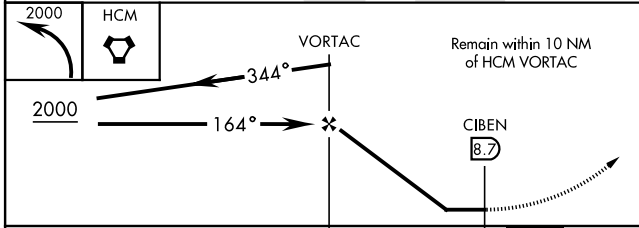

VORTAC HCM 108.8 Chan 25	APCH CRS 164°	Rwy Idg TDZE Arprt Elev 5018 N/A 41	AL-3214 [USA]	CAMP PEARY LNDG STRIP (KW94)
--	-------------------------	---	---------------	------------------------------

▼ * Circling to Rwy 23 NA at night.
Restricted airfield, PPR. Contact Camp Peary Ops prior to landing.

MISSED APPROACH: Climbing left turn to 2000 direct HCM VORTAC and hold.

WILLIAMSBURG-JAMESTOWN AWOS-3 120.625	NORFOLK APP CON 125.7 335.625
---	---

CATEGORY	A	B	C	D
CIRCLING *	620-1	579 (600-1)	620-1½ 579 (600-1½)	620-2 579 (600-2)
NEWPORT NEWS / WILLIAMSBURG INTL ALTIMETER SETTING				
CIRCLING *	640-1	599 (600-1)	640-1½ 599 (600-1½)	640-2 599 (600-2)

ELEV	41
FAF to MAP 8.7 NM	
Knots	60 90 120 150 180
Min:Sec	8:42 5:48 4:21 3:29 2:54

WILLIAMSBURG, VIRGINIA 37° 18' N-76° 38' W CAMP PEARY LNDG STRIP (KW94)

Orig

NE-3, 05 SEP 2024 to 03 OCT 2024

NE-3, 05 SEP 2024 to 03 OCT 2024