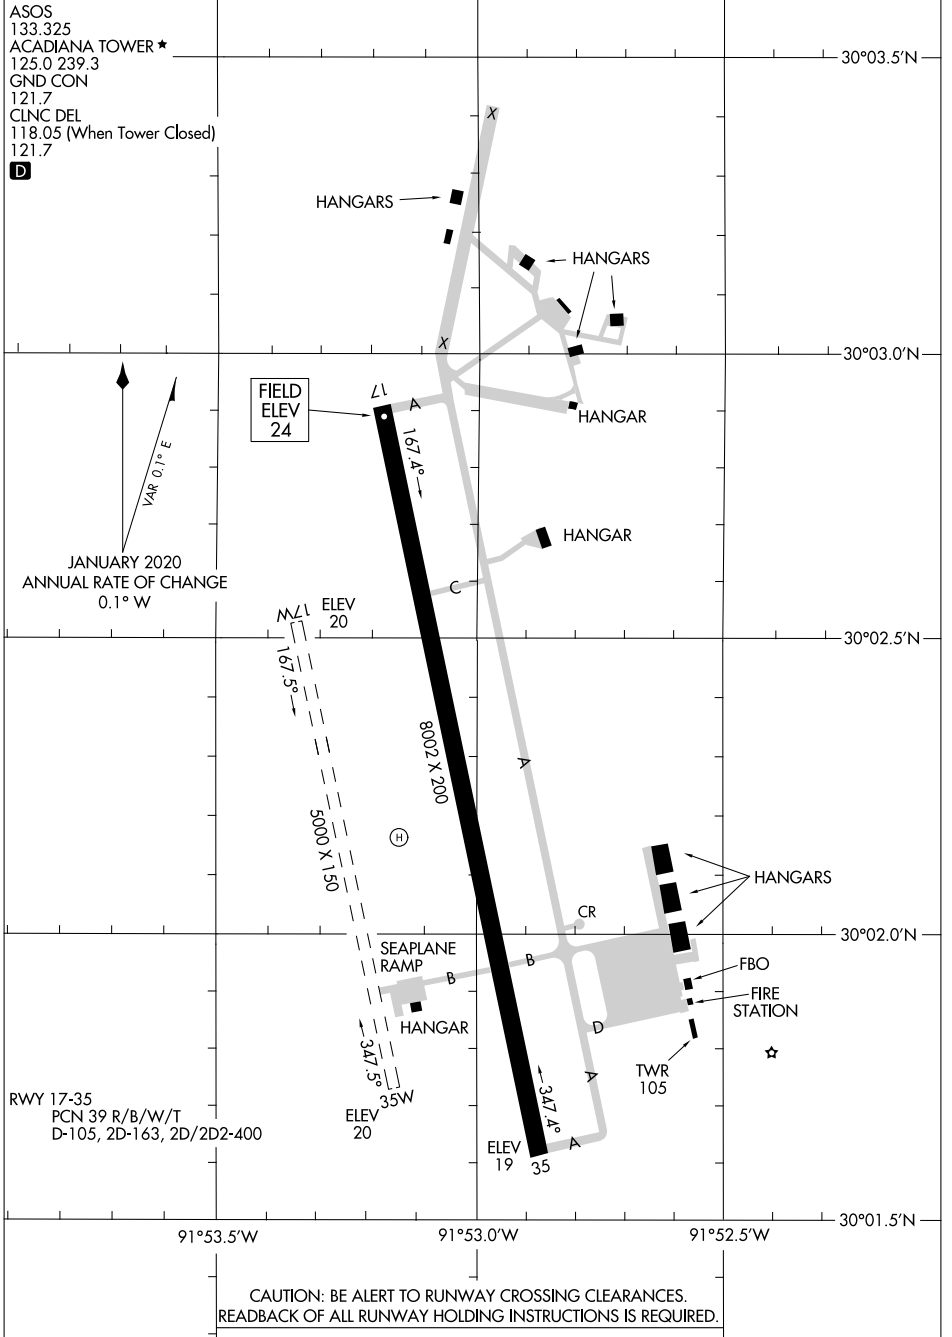

AIRPORT DIAGRAM

AL-5040 (FAA)

ACADIANA RGNL (A.R.A.)
NEW IBERIA, LOUISIANA

ASOS
133.325
ACADIANA TOWER ★
125.0 239.3
GND CON
121.7
CLNC DEL
118.05 (When Tower Closed)
121.7

CAUTION: BE ALERT TO RUNWAY CROSSING CLEARANCES.
READBACK OF ALL RUNWAY HOLDING INSTRUCTIONS IS REQUIRED.

SC-4, 05 SEP 2024 to 03 OCT 2024

SC-4, 05 SEP 2024 to 03 OCT 2024