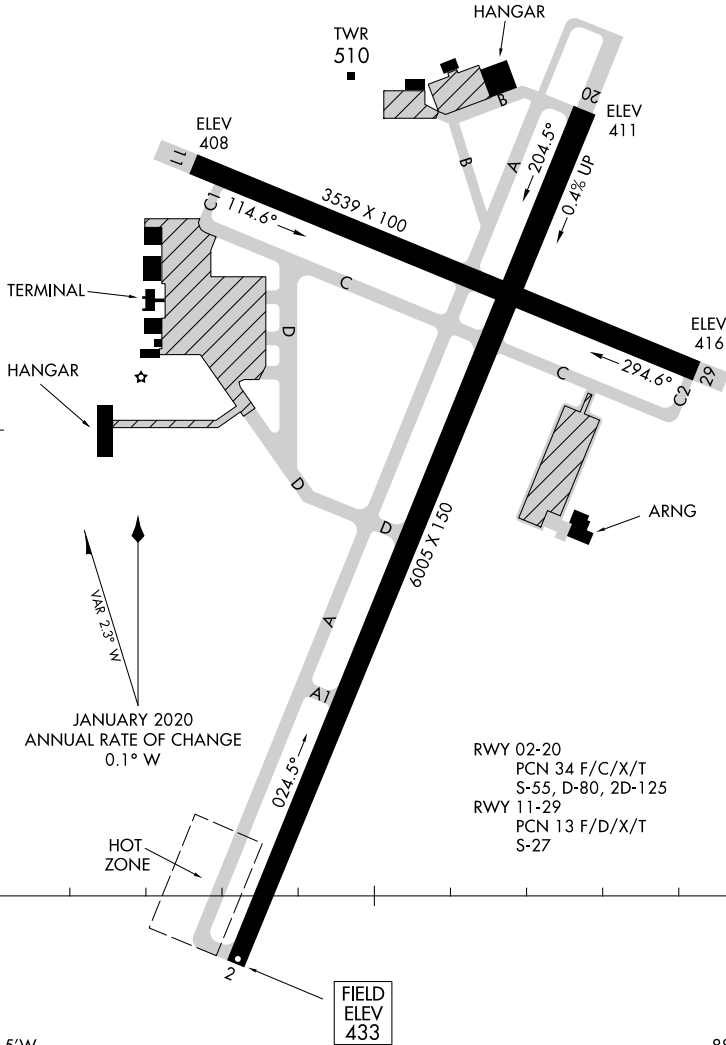

24081

AIRPORT DIAGRAM

AL-5062 (FAA)

MC KELLAR-SIPES RGNL (MKL)
JACKSON, TENNESSEE

ASOS
119.325
JACKSON TOWER ★
127.15 249.95
GND CON
120.9

35°36.5'N

SE-1, 05 SEP 2024 to 03 OCT 2024

SE-1, 05 SEP 2024 to 03 OCT 2024

RWY 02-20
PCN 34 F/C/X/T
S-55, D-80, 2D-125
RWY 11-29
PCN 13 F/D/X/T
S-27

CAUTION: BE ALERT TO RUNWAY CROSSING CLEARANCES.
READBACK OF ALL RUNWAY HOLDING INSTRUCTIONS IS REQUIRED.

88°55.5'W

88°54.5'W

AIRPORT DIAGRAM

24081

JACKSON, TENNESSEE
MC KELLAR-SIPES RGNL (MKL)