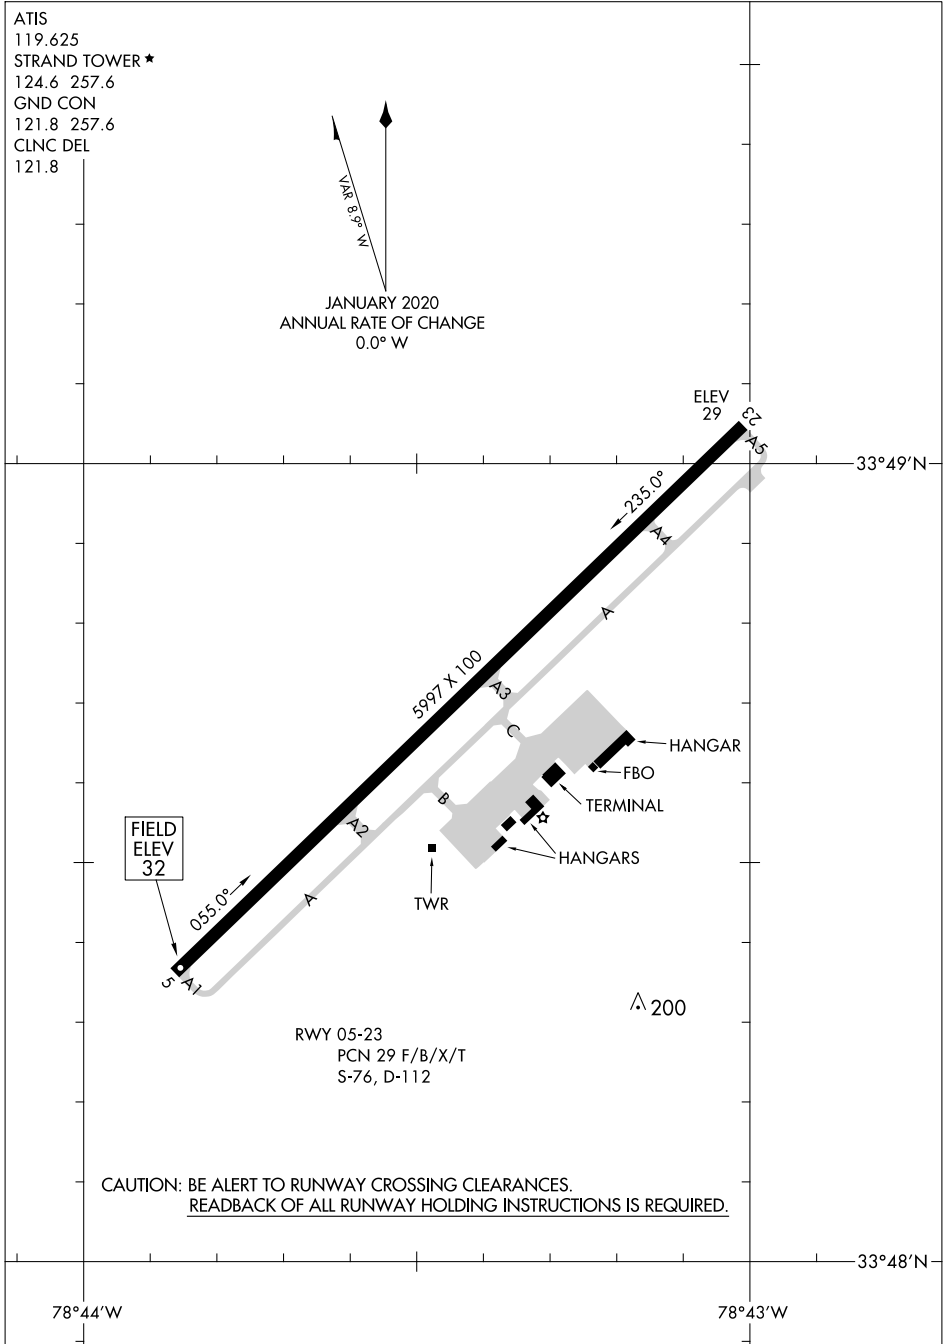

21224

AIRPORT DIAGRAM

AL-5097 (FAA)

GRAND STRAND (C'RE)
NORTH MYRTLE BEACH, SOUTH CAROLINA

ATIS
119.625
STRAND TOWER ★
124.6 257.6
GND CON
121.8 257.6
CLNC DEL
121.8

SE-2, 05 SEP 2024 to 03 OCT 2024

SE-2, 05 SEP 2024 to 03 OCT 2024

AIRPORT DIAGRAM

21224

NORTH MYRTLE BEACH, SOUTH CAROLINA
GRAND STRAND (C'RE)