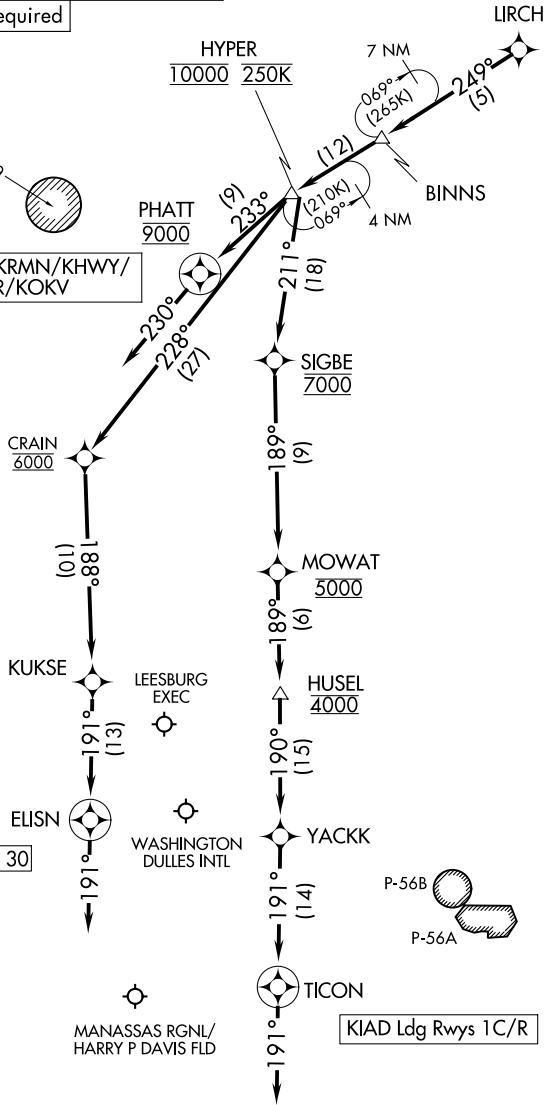

# HYPER NINE ARRIVAL (RNAV) Arrival Routes

WASHINGTON, DC

POTOMAC APP CON  
 133.0 288.35  
 IAD D-ATIS  
 134.85  
 HEF ATIS  
 125.175  
 KNYG ATIS  
 263.15

RNAV 1 - DME/DME/IRU or GPS

RADAR required

Ldg KNYG/KCJR/KEZF/KRMN/KHWY/  
 KHFE/KMRB/KJYO/KFRR/KOKV  
 KIAD Ldg Rwys 19L/C/R

NOTE: Jet and turboprop aircraft only.  
 NOTE: For aircraft capable of 180K or greater.

KIAD Ldg Rwys 1L, 30

KIAD Ldg Rwys 1C/R

(CONTINUED ON FOLLOWING PAGE)

NOTE: Chart not to scale.

NE-3, 05 SEP 2024 to 03 OCT 2024

NE-3, 05 SEP 2024 to 03 OCT 2024