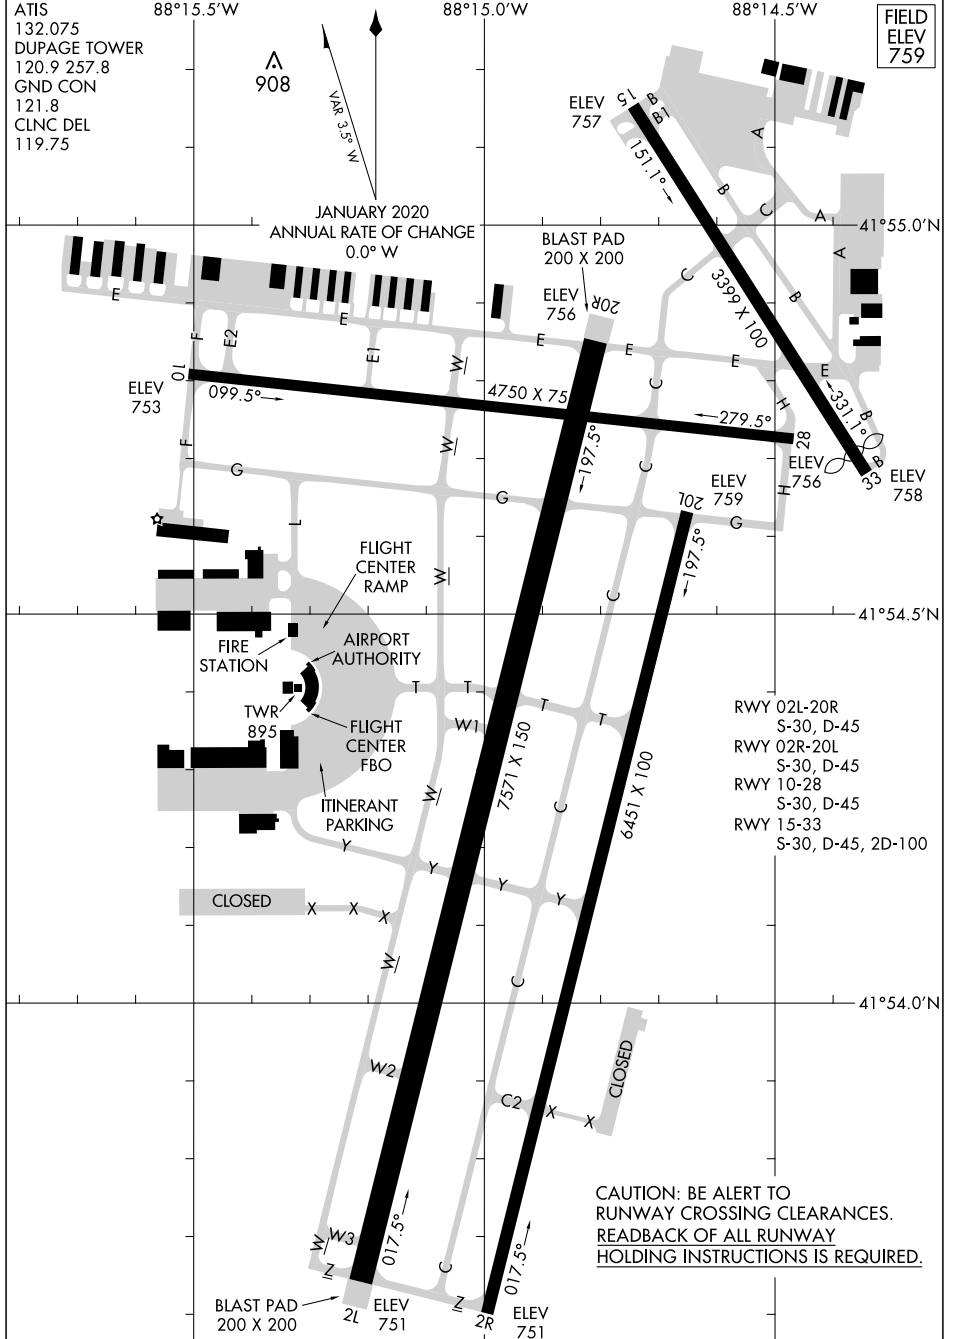

21336

AIRPORT DIAGRAM

DUPAGE (DPA)

AL-5104 (FAA)

CHICAGO/WEST CHICAGO, ILLINOIS

EC-3, 05 SEP 2024 to 03 OCT 2024

EC-3, 05 SEP 2024 to 03 OCT 2024

AIRPORT DIAGRAM

21336

CHICAGO/WEST CHICAGO, ILLINOIS

DUPAGE (DPA)