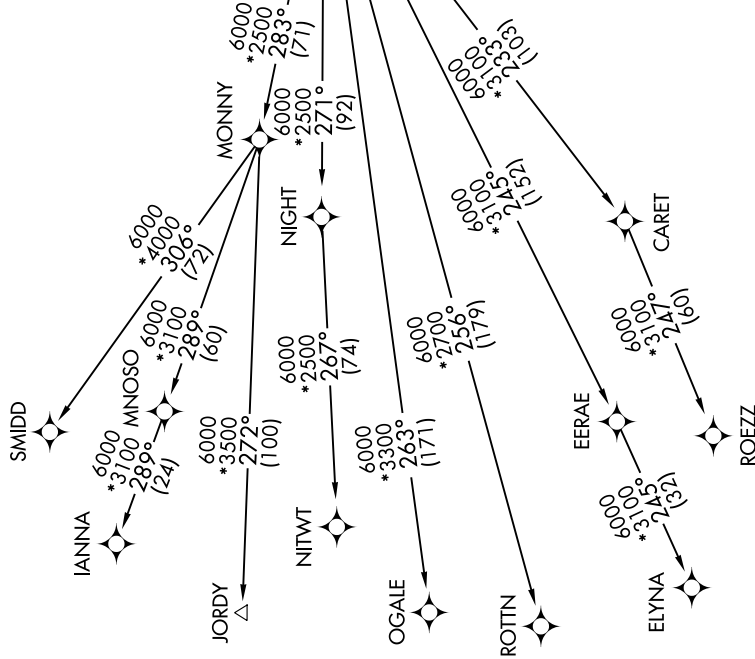

(OBENE3.OBENE) 18312

DUPAGE (DPA)

OBENE THREE DEPARTURE (RNAV) AL-5104 (FAA)

CHICAGO/WEST CHICAGO, ILLINOIS

TOP ALTITUDE:
3000

ATIS
132.075
GND CON
121.8
DUPAGE TOWER
120.9 257.8
CHICAGO DEP CON
133.5 349.0

OREOS
VERTICAL NAVIGATION
PLANNING INFORMATION
Expect 13000

TAKEOFF MINIMUMS:
Rwys 2L/R, 10, 15, 20L/R, 28, 33:
Standard with minimum climb of 500' per NM to 1260.

NOTE: RADAR required.
NOTE: DME/DME/IRU or GPS required.
NOTE: RNAV 1.
NOTE: Turbojet departures maintain 250K until advised by ATC.

(NARRATIVE ON FOLLOWING PAGE)

NOTE: Chart not to scale.

EC-3, 05 SEP 2024 to 03 OCT 2024

EC-3, 05 SEP 2024 to 03 OCT 2024

OBENE THREE DEPARTURE (RNAV)
(OBENE3.OBENE) 08NOV18

CHICAGO/WEST CHICAGO, ILLINOIS
DUPAGE (DPA)