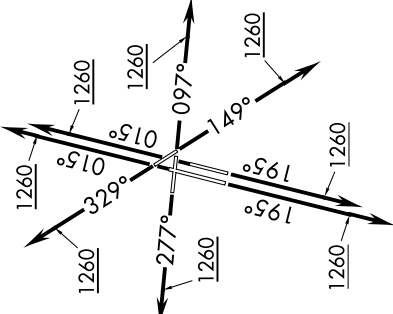

(OBENE3.OBENE) 18312

DUPAGE (DPA)

OBENE THREE DEPARTURE (RNAV) AL-5104 (FAA)

CHICAGO/WEST CHICAGO, ILLINOIS

TOP ALTITUDE:
3000

ATIS
132.075
GND CON
121.8
DUPAGE TOWER
120.9 257.8
CHICAGO DEP CON
133.5 349.0

OREOS
VERTICAL NAVIGATION
PLANNING INFORMATION
Expect 13000

TAKEOFF MINIMUMS:
Rwys 2L/R, 10, 15, 20L/R, 28, 33:
Standard with minimum climb of 500' per NM to 1260.

NOTE: RADAR required.
NOTE: DME/DME/IRU or GPS required.
NOTE: RNAV 1.
NOTE: Turbojet departures maintain 250K until advised by ATC.

(NARRATIVE ON FOLLOWING PAGE)

NOTE: Chart not to scale.

EC-3, 05 SEP 2024 to 03 OCT 2024

EC-3, 05 SEP 2024 to 03 OCT 2024

OBENE THREE DEPARTURE (RNAV)
(OBENE3.OBENE) 08NOV18

CHICAGO/WEST CHICAGO, ILLINOIS
DUPAGE (DPA)