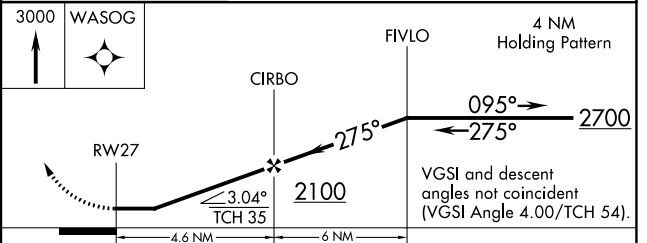

APP CRS 275°	Rwy Idg 3752
	TDZE 602
	Apt Elev 604

RNAV (GPS) RWY 27

GRAND HAVEN MEML AIRPARK (3GM)

RNP APCH. ▼ ▲ NA	Use Muskegon altimeter setting. Rwy 27 helicopter visibility reduction below 3/4 SM NA. Circling Rwy 18, 36 NA at night.	MISSED APPROACH: Climb to 3000 direct WASOG and hold.

MKG ASOS 124.3	GREAT LAKES APP CON* 133.825 290.35	UNICOM 122.7 (CTAF) 0

CATEGORY	A	B	C	D
LNAV MDA	1000-1 398 (400-1)			NA
CIRCLING	1240-1	636 (700-1)	1320-2 716 (800-2)	NA