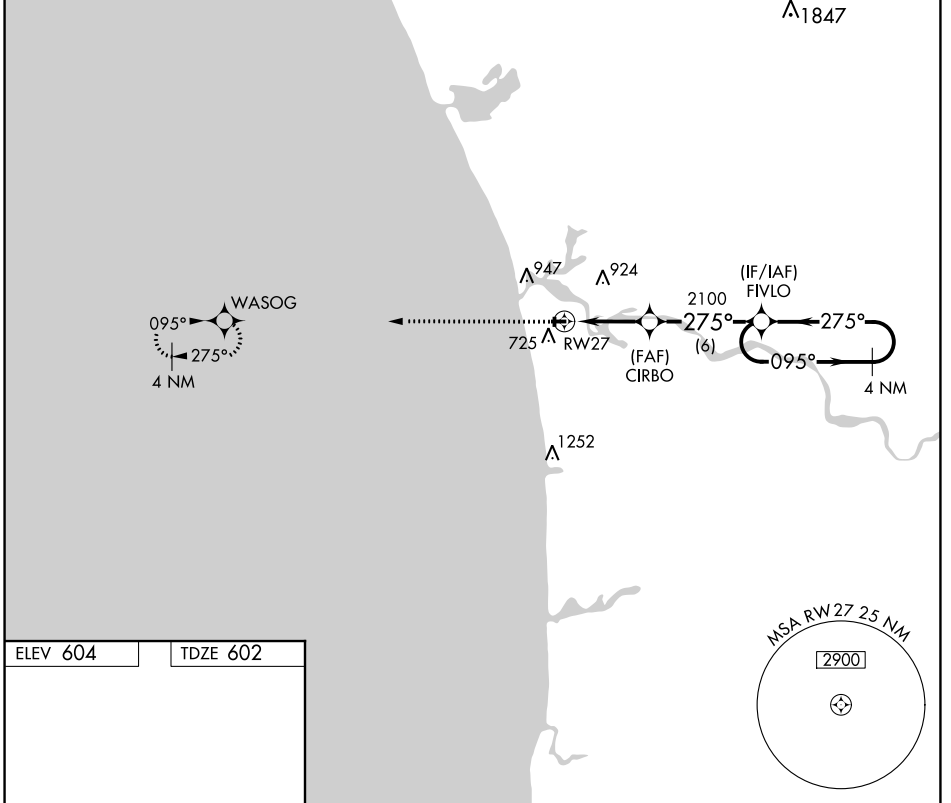

APP CRS 275°	Rwy Idg 3752
	TDZE 602
	Apt Elev 604

RNAV (GPS) RWY 27

GRAND HAVEN MEML AIRPARK (3GM)

RNP APCH. ▼ ▲ NA	Use Muskegon altimeter setting. Rwy 27 helicopter visibility reduction below 3/4 SM NA. Circling Rwy 18, 36 NA at night.	MISSED APPROACH: Climb to 3000 direct WASOG and hold.
------------------------	--	--

MKG ASOS 124.3	GREAT LAKES APP CON* 133.825 290.35	UNICOM 122.7 (CTAF) 0
--------------------------	---	--

CATEGORY	A	B	C	D
LNAV MDA	1000-1 398 (400-1)			NA
CIRCLING	1240-1	636 (700-1)	1320-2 716 (800-2)	NA