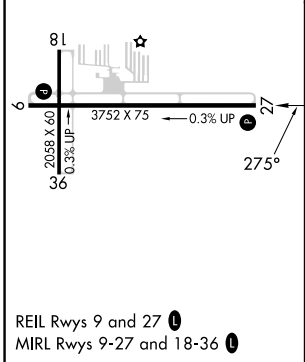

APP CRS 275°	Rwy Idg 3752
	TDZE 602
	Apt Elev 604

RNAV (GPS) RWY 27

GRAND HAVEN MEML AIRPARK (3GM)

RNP APCH. ▼ ▲ NA	Use Muskegon altimeter setting. Rwy 27 helicopter visibility reduction below 3/4 SM NA. Circling Rwy 18, 36 NA at night.	MISSED APPROACH: Climb to 3000 direct WASOG and hold.

MKG ASOS 124.3	GREAT LAKES APP CON* 133.825 290.35	UNICOM 122.7 (CTAF) 0

CATEGORY	A	B	C	D
LNAV MDA	1000-1 398 (400-1)			NA
CIRCLING	1240-1	636 (700-1)	1320-2 716 (800-2)	NA