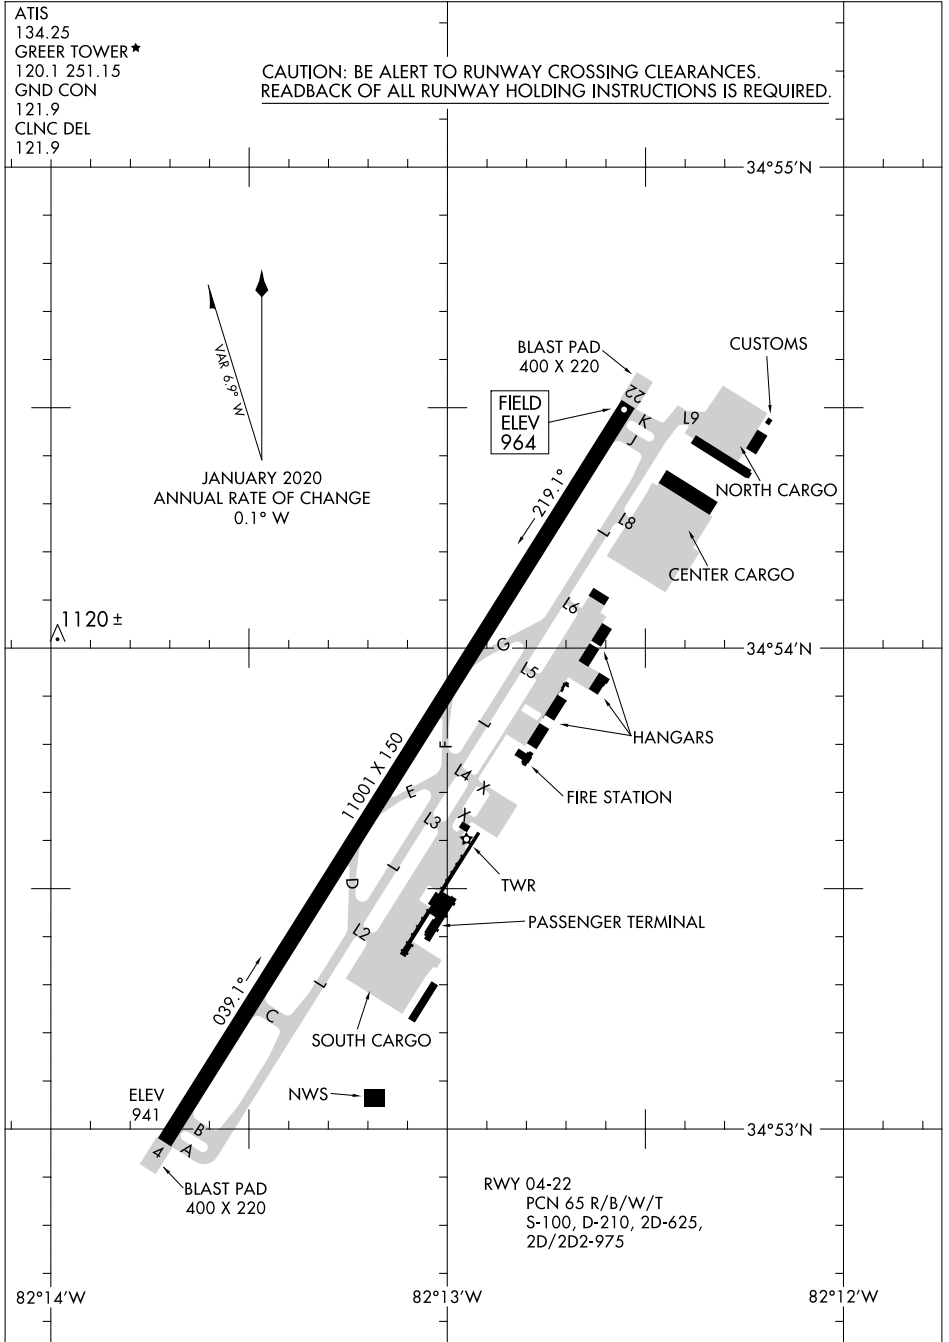

24081

AIRPORT DIAGRAM

GREENVILLE SPARTANBURG INTL (GSP)
GREER, SOUTH CAROLINA

AL-5124 (FAA)

ATIS
134.25
GREER TOWER*
120.1 251.15
GND CON
121.9
CLNC DEL
121.9

CAUTION: BE ALERT TO RUNWAY CROSSING CLEARANCES.
READBCK OF ALL RUNWAY HOLDING INSTRUCTIONS IS REQUIRED.

SE-2, 05 SEP 2024 to 03 OCT 2024

SE-2, 05 SEP 2024 to 03 OCT 2024

AIRPORT DIAGRAM

GREENVILLE SPARTANBURG INTL (GSP)
GREER, SOUTH CAROLINA

24081

RWY 04-22
PCN 65 R/B/W/T
S-100, D-210, 2D-625,
2D/2D2-975