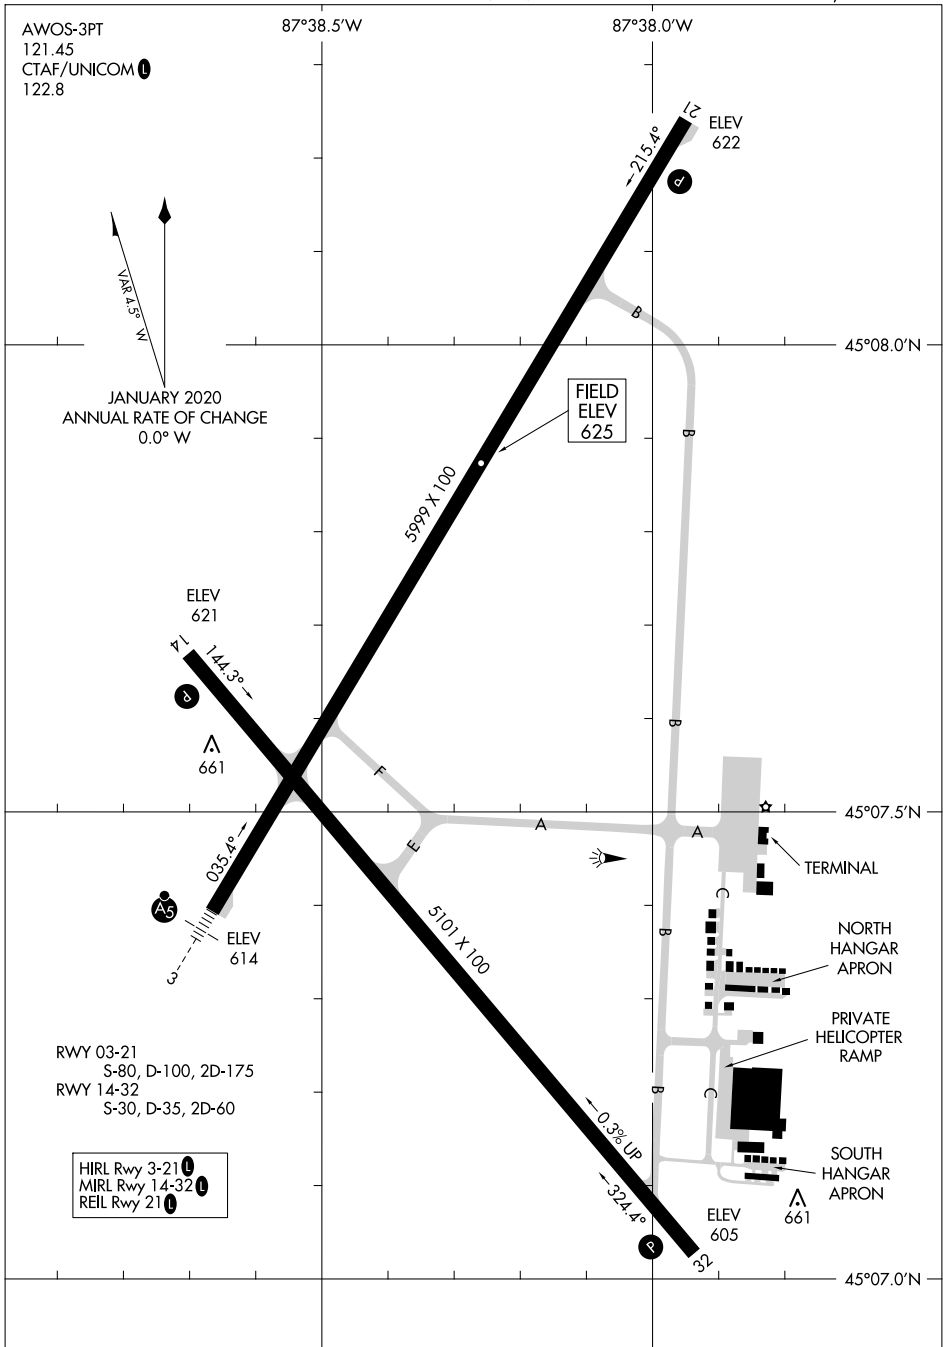

24249

AIRPORT DIAGRAM

AL-5145 (FAA)

MENOMINEE RGNL (MNM)
MENOMINEE, MICHIGAN

EC-1, 05 SEP 2024 to 03 OCT 2024

EC-1, 05 SEP 2024 to 03 OCT 2024

AIRPORT DIAGRAM

24249

MENOMINEE, MICHIGAN
MENOMINEE RGNL (MNM)