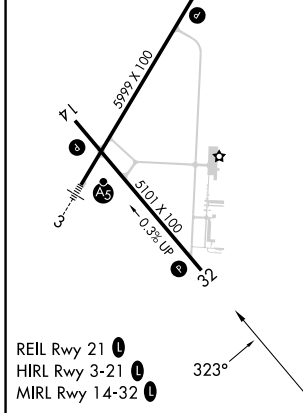

WAAS CH 56333 W32A	APP CRS 323°	Rwy ldg TDZE Apt Elev	5101 608 625
--	------------------------	-----------------------------	---

RNAV (GPS) RWY 32

MENOMINEE RGNL (MN/M)

RNP APCH.

▽
▲ Rwy 32 helicopter visibility reduction below 1 SM NA.
Straight-in Rwy 32 NA at night, Circling Rwy 14, 32 NA at night.

MISSED APPROACH: Climb to 4000 direct ZELNA and hold, continue climb-in-hold to 4000.

AWOS-3PT
121.45

GREEN BAY APP CON ★
120.3 338.2

UNICOM
122.8 (CTAF) 0

CATEGORY	A	B	C	D
LP MDA	1140-1	532 (600-1)	1140-1½	532 (600-1½)
LNAV MDA	1160-1	552 (600-1)	1160-1⅝	552 (600-1⅝)
C CIRCLING	1200-1	575 (600-1)	1200-1⅝ 575 (600-1⅝)	1380-2½ 755 (800-2½)