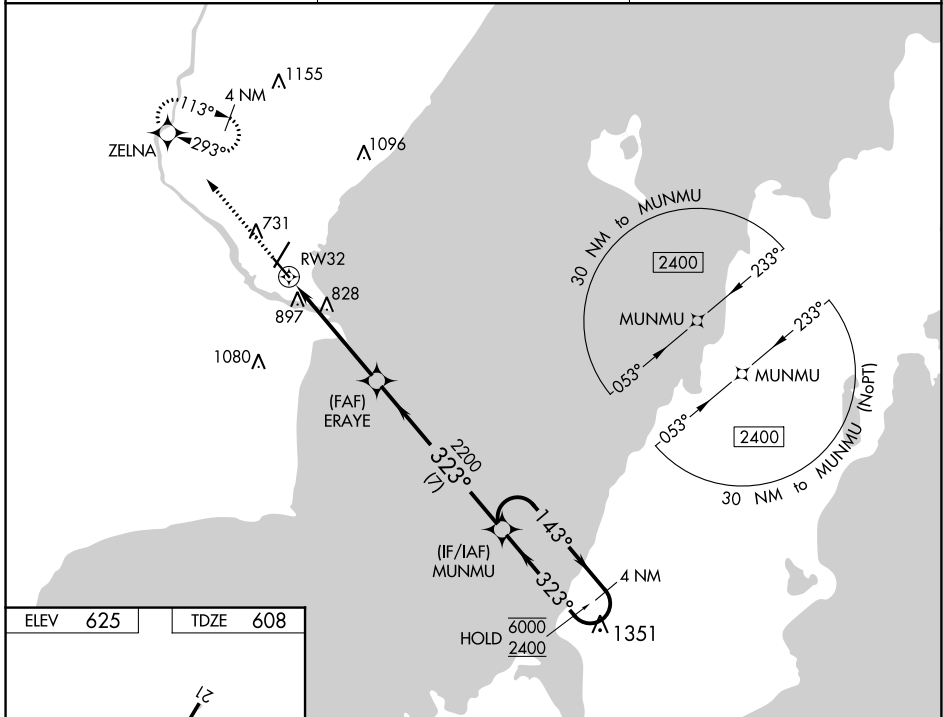

WAAS CH 56333 W32A	APP CRS 323°	Rwy ldg TDZE Apt Elev	5101 608 625
--	------------------------	-----------------------------	---

RNAV (GPS) RWY 32

MENOMINEE RGNL (MN/M)

RNP APCH.

▽
▲ Rwy 32 helicopter visibility reduction below 1 SM NA.
Straight-in Rwy 32 NA at night, Circling Rwy 14, 32 NA at night.

MISSED APPROACH: Climb to 4000 direct ZELNA and hold, continue climb-in-hold to 4000.

AWOS-3PT
121.45

GREEN BAY APP CON ★
120.3 338.2

UNICOM
122.8 (CTAF) 0

CATEGORY	A	B	C	D
LP MDA	1140-1	532 (600-1)	1140-1½	532 (600-1½)
LNAV MDA	1160-1	552 (600-1)	1160-1⅝	552 (600-1⅝)
C CIRCLING	1200-1	575 (600-1)	1200-1⅝ 575 (600-1⅝)	1380-2½ 755 (800-2½)