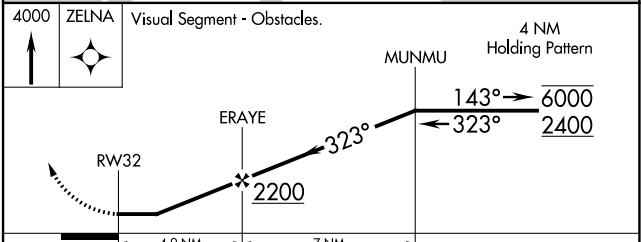

WAAS CH 56333 W32A	APP CRS 323°	Rwy ldg TDZE Apt Elev	5101 608 625
--	------------------------	-----------------------------	---

RNAV (GPS) RWY 32

MENOMINEE RGNL (MN/M)

RNP APCH.

▽
▲ Rwy 32 helicopter visibility reduction below 1 SM NA.
Straight-in Rwy 32 NA at night, Circling Rwy 14, 32 NA at night.

MISSED APPROACH: Climb to 4000 direct ZELNA and hold, continue climb-in-hold to 4000.

AWOS-3PT
121.45

GREEN BAY APP CON ★
120.3 338.2

UNICOM
122.8 (CTAF) 0

CATEGORY	A	B	C	D
LP MDA	1140-1	532 (600-1)	1140-1½	532 (600-1½)
LNAV MDA	1160-1	552 (600-1)	1160-1⅝	552 (600-1⅝)
C CIRCLING	1200-1	575 (600-1)	1200-1⅝ 575 (600-1⅝)	1380-2½ 755 (800-2½)