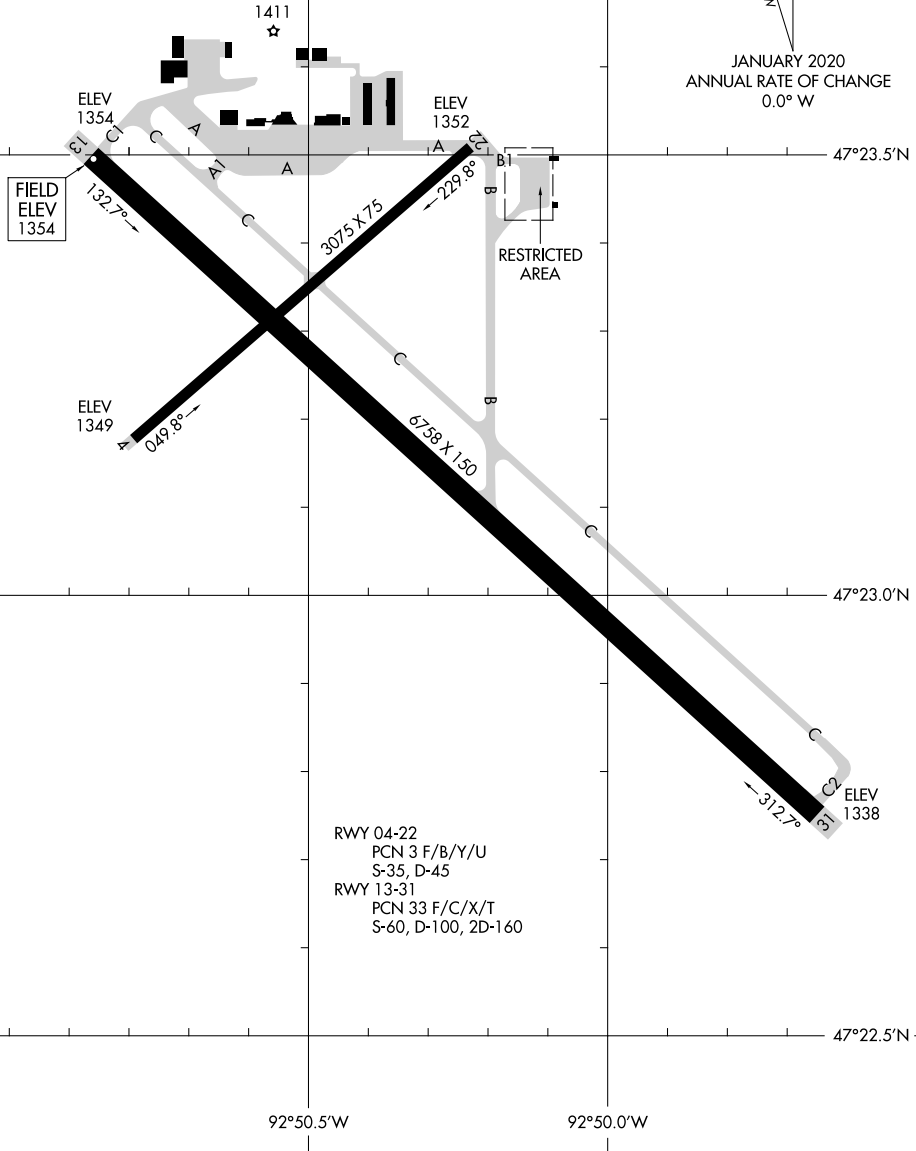

22251

AIRPORT DIAGRAM

AL-5159 (FAA)

RANGE RGNL (HIB)
HIBBING, MINNESOTA

ASOS
126.425
CTAF/UNICOM
123.000
CLNC DEL
127.4
D

NC-1, 05 SEP 2024 to 03 OCT 2024

NC-1, 05 SEP 2024 to 03 OCT 2024

RWY 04-22
PCN 3 F/B/Y/U
S-35, D-45
RWY 13-31
PCN 33 F/C/X/T
S-60, D-100, 2D-160

AIRPORT DIAGRAM

22251

HIBBING, MINNESOTA
RANGE RGNL (HIB)