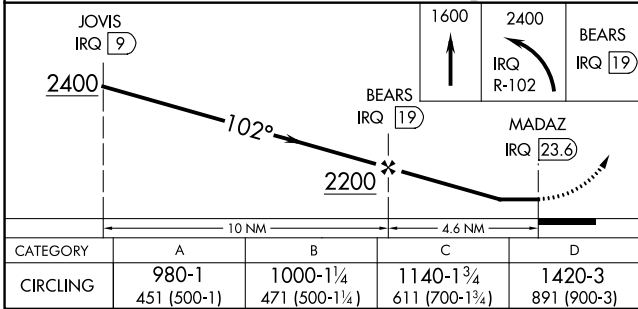

VORTAC IRQ 113.9 Chan 86	APP CRS 102°	Rwy Idg TDZE Apt Elev	N/A N/A 529
--	------------------------	-----------------------------	--

VOR/DME-A
AIKEN RGNL (AIK)

NA When local altimeter setting not received, use Augusta Rgnl at Bush Fld altimeter setting and increase all MDAs 120 feet and increase Cat C visibility ¼ SM.

MISSED APPROACH: Climb to 1600 then climbing left turn to 2400 on IRQ VORTAC R-102 to BEARS/IRQ 19 DME and hold.

AWOS-3 118.025	AUGUSTA APP CON * 119.15 284.625	CLNC DEL 126.075	UNICOM 122.8 (CTAF) 0
--------------------------	--	----------------------------	--

CATEGORY	A	B	C	D
CIRCLING	980-1 451 (500-1)	1000-1¼ 471 (500-1¼)	1140-1¾ 611 (700-1¾)	1420-3 891 (900-3)

SE-2, 05 SEP 2024 to 03 OCT 2024

SE-2, 05 SEP 2024 to 03 OCT 2024