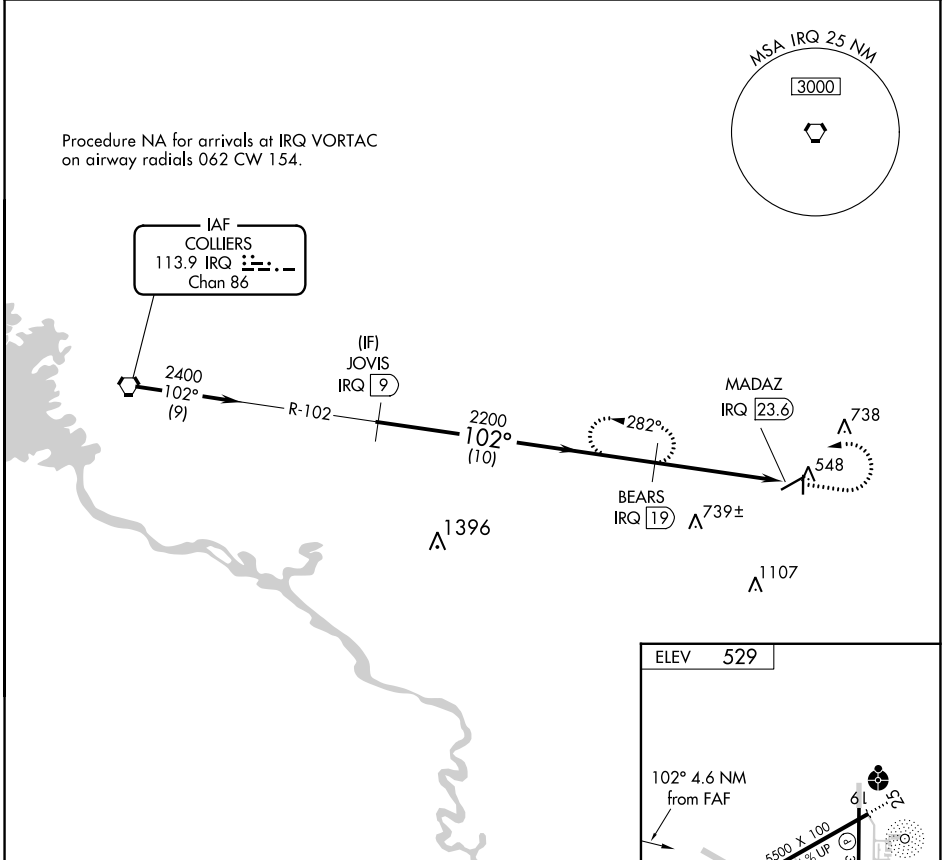

VORTAC IRQ 113.9 Chan 86	APP CRS 102°	Rwy Idg TDZE Apt Elev	N/A N/A 529
--	------------------------	-----------------------------	--

VOR/DME-A
AIKEN RGNL (AIK)

NA When local altimeter setting not received, use Augusta Rgnl at Bush Fld altimeter setting and increase all MDAs 120 feet and increase Cat C visibility ¼ SM.

MISSED APPROACH: Climb to 1600 then climbing left turn to 2400 on IRQ VORTAC R-102 to BEARS/IRQ 19 DME and hold.

AWOS-3 118.025	AUGUSTA APP CON * 119.15 284.625	CLNC DEL 126.075	UNICOM 122.8 (CTAF) 0
--------------------------	--	----------------------------	--

CATEGORY	A	B	C	D
CIRCLING	980-1 451 (500-1)	1000-1¼ 471 (500-1¼)	1140-1¾ 611 (700-1¾)	1420-3 891 (900-3)

SE-2, 05 SEP 2024 to 03 OCT 2024

SE-2, 05 SEP 2024 to 03 OCT 2024