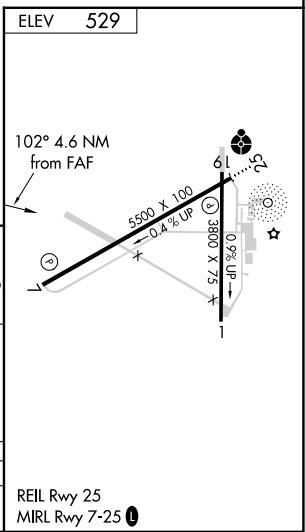

VORTAC IRQ 113.9 Chan 86	APP CRS 102°	Rwy Idg TDZE Apt Elev	N/A N/A 529
--	------------------------	-----------------------------	--

VOR/DME-A
AIKEN RGNL (AIK)

NA When local altimeter setting not received, use Augusta Rgnl at Bush Fld altimeter setting and increase all MDAs 120 feet and increase Cat C visibility ¼ SM.

MISSED APPROACH: Climb to 1600 then climbing left turn to 2400 on IRQ VORTAC R-102 to BEARS/IRQ 19 DME and hold.

AWOS-3 118.025	AUGUSTA APP CON * 119.15 284.625	CLNC DEL 126.075	UNICOM 122.8 (CTAF) 0
--------------------------	--	----------------------------	--

CATEGORY	A	B	C	D
CIRCLING	980-1 451 (500-1)	1000-1¼ 471 (500-1¼)	1140-1¾ 611 (700-1¾)	1420-3 891 (900-3)

SE-2, 05 SEP 2024 to 03 OCT 2024

SE-2, 05 SEP 2024 to 03 OCT 2024