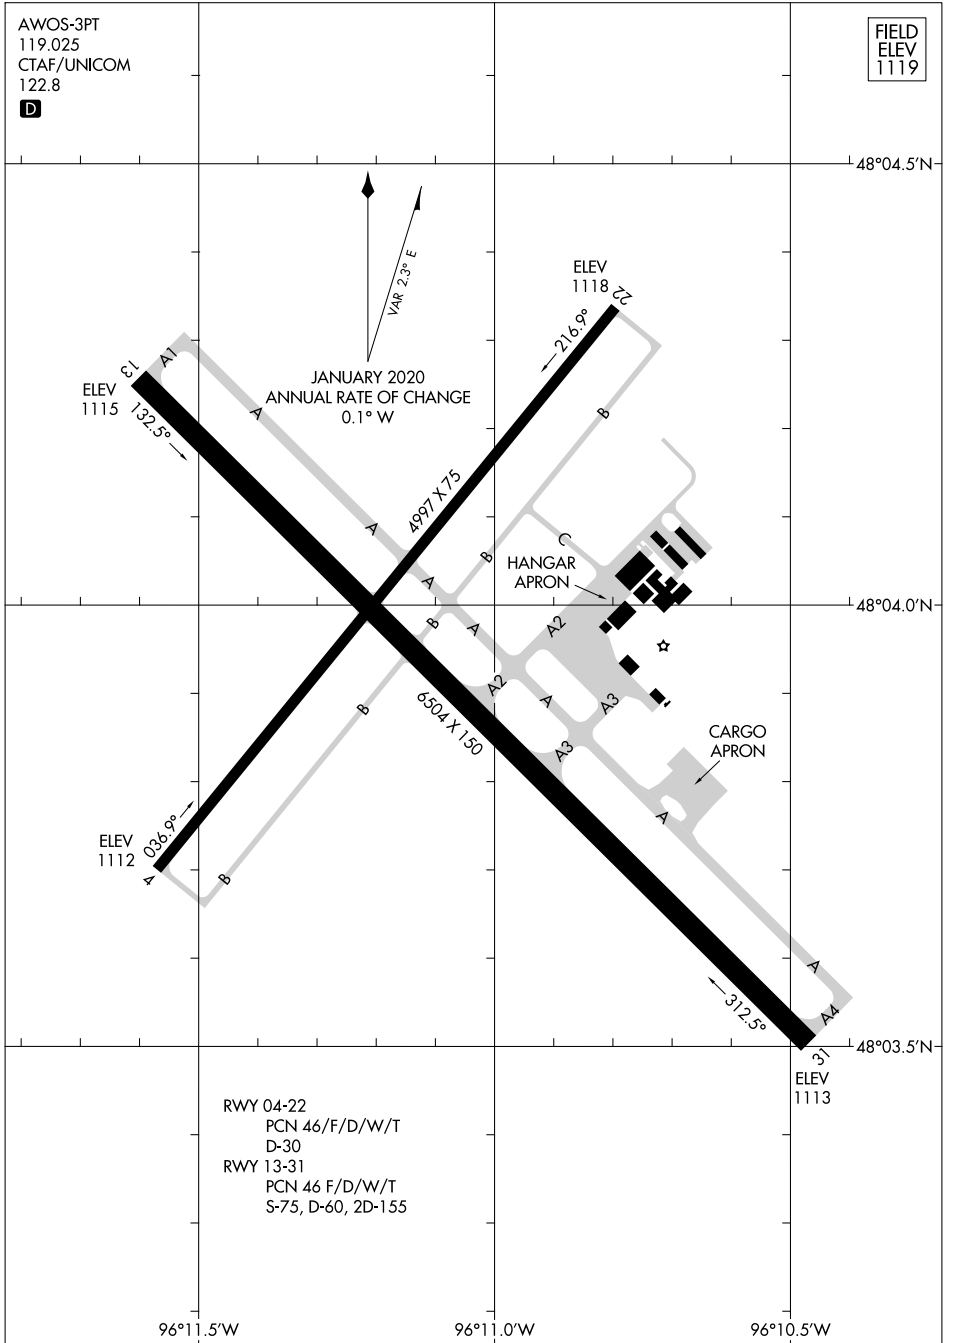

22307

AIRPORT DIAGRAM

AL-5201 (FAA)

THIEF RIVER FALLS RGNL (TVF)
THIEF RIVER FALLS, MINNESOTA

AWOS-3PT
119.025
CTAF/UNICOM
122.8

FIELD
ELEV
1119

NC-1, 05 SEP 2024 to 03 OCT 2024

NC-1, 05 SEP 2024 to 03 OCT 2024

RWY 04-22
PCN 46/F/D/W/T
D-30

RWY 13-31
PCN 46 F/D/W/T
S-75, D-60, 2D-155

AIRPORT DIAGRAM

22307

THIEF RIVER FALLS, MINNESOTA
THIEF RIVER FALLS RGNL (TVF)