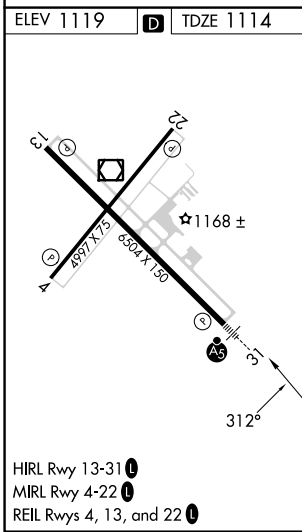

VOR/DME TVF 114.45 Chan 91(Y)	APP CRS 312°	Rwy Idg TDZE Apt Elev	6304 1114 1119
---	------------------------	-----------------------------	---

VOR RWY 31

THIEF RIVER FALLS RGNL (TVF)

		MISSED APPROACH: Climb to 2700 on TVF R-297 then left turn direct TVF VOR/DME and hold.

AWOS-3PT 119.025	MINNEAPOLIS CENTER 132.15 269.6	UNICOM 122.8 (CTAF)
----------------------------	---	-------------------------------

CATEGORY	A	B	C	D
S-31	1660-1/2 546 (600-1/2)		1660-1 1/8 546 (600-1 1/8)	
C CIRCLING	1660-1 541 (600-1)		1820-2 701 (800-2)	1980-2 3/4 861 (900-2 3/4)