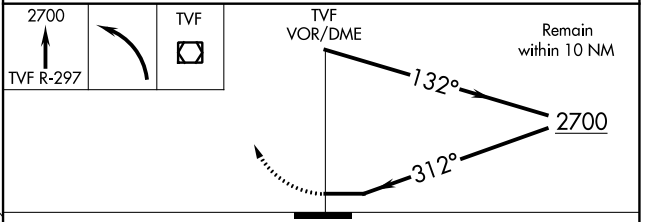

VOR/DME TVF 114.45 Chan 91(Y)	APP CRS 312°	Rwy Idg TDZE Apt Elev	6304 1114 1119

VOR RWY 31

THIEF RIVER FALLS RGNL (TVF)

		MISSED APPROACH: Climb to 2700 on TVF R-297 then left turn direct TVF VOR/DME and hold.

AWOS-3PT 119.025	MINNEAPOLIS CENTER 132.15 269.6	UNICOM 122.8 (CTAF)

CATEGORY	A	B	C	D
S-31	1660-1/2 546 (600-1/2)		1660-1 1/8 546 (600-1 1/8)	
C CIRCLING	1660-1 541 (600-1)		1820-2 701 (800-2)	1980-2 3/4 861 (900-2 3/4)

NC-1, 05 SEP 2024 to 03 OCT 2024

NC-1, 05 SEP 2024 to 03 OCT 2024