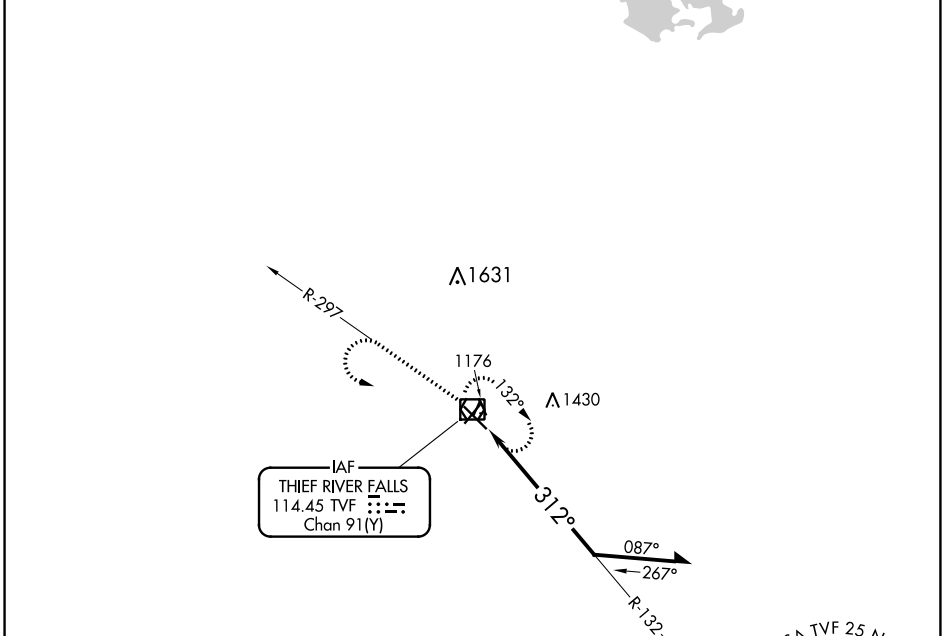

VOR/DME TVF 114.45 Chan 91(Y)	APP CRS 312°	Rwy Idg TDZE Apt Elev	6304 1114 1119
---	------------------------	-----------------------------	---

VOR RWY 31

THIEF RIVER FALLS RGNL (TVF)

		MISSED APPROACH: Climb to 2700 on TVF R-297 then left turn direct TVF VOR/DME and hold.

AWOS-3PT 119.025	MINNEAPOLIS CENTER 132.15 269.6	UNICOM 122.8 (CTAF)
----------------------------	---	-------------------------------

CATEGORY	A	B	C	D
S-31	1660-1/2 546 (600-1/2)		1660-1 1/8 546 (600-1 1/8)	
C CIRCLING	1660-1 541 (600-1)		1820-2 701 (800-2)	1980-2 3/4 861 (900-2 3/4)