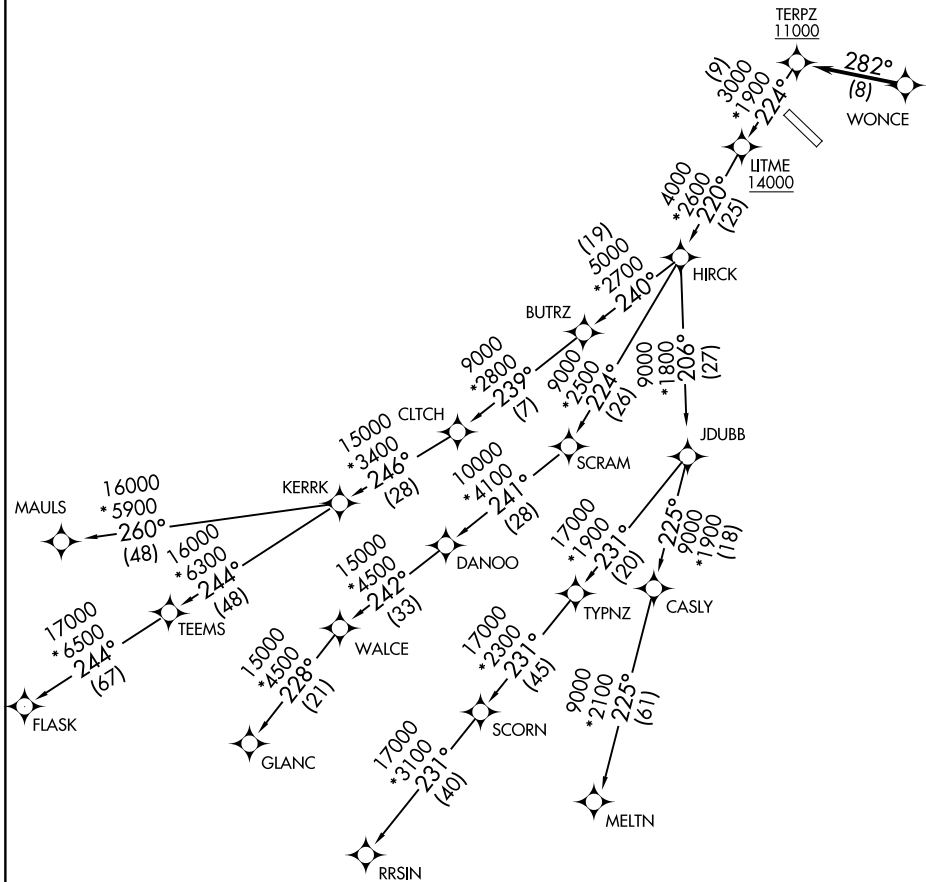

(TERPZ8.TERPZ) 24193

AL-5212 (FAA)

MONTGOMERY COUNTY AIRPARK (GAI)

TERPZ EIGHT DEPARTURE (RNAV)

GAITHERSBURG, MARYLAND

POTOMAC DEP CON
128.7 307.9
AWOS-3PT
128.275
CLNC DEL
121.6
UNICOM
123.075 (CTAF)

RNAV 1 - DME/DME/IRU or GPS.

RADAR required.

**TOP ALTITUDE:
17000**

NE-3, 05 SEP 2024 to 03 OCT 2024

NE-3, 05 SEP 2024 to 03 OCT 2024

NOTE: Jet aircraft only.

TAKEOFF MINIMUMS:
Rwy 14, 32: Standard.

NOTE: Chart not to scale.

TERPZ EIGHT DEPARTURE (RNAV)

GAITHERSBURG, MARYLAND

(TERPZ8.TERPZ) 11JUL24

MONTGOMERY COUNTY AIRPARK (GAI)