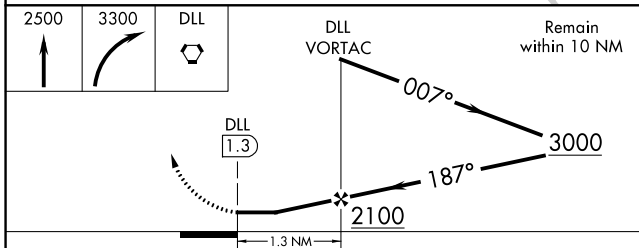

VORTAC DLL 117.0 Chan 117	APP CRS 187°	Rwy Idg TDZE Apt Elev	N/A N/A 979
---	------------------------	-----------------------------	--

VOR-A

BARABOO/WISCONSIN DELLS RGNL (DLL)

⚠ Circling NA to Rwy's 14 and 32.

⚠ MISSED APPROACH: Climb to 2500 then climbing right turn to 3300 direct DLL VORTAC and hold, continue climb-in-hold to 3300.

AWOS-3 118.325	MADISON APP CON ★ 135.45 343.7	UNICOM 123.05(CTAF) 0
--------------------------	--	---------------------------------

CATEGORY	A	B	C	D	FAF to MAP 1.3 NM					
CIRCLING	1520-1	541 (600-1)	1580-1¾ 601 (700-1¾)	NA	Knots	60	90	120	150	180
					Min:Sec	1:18	0:52	0:39	0:31	0:26

EC-3, 05 SEP 2024 to 03 OCT 2024

EC-3, 05 SEP 2024 to 03 OCT 2024