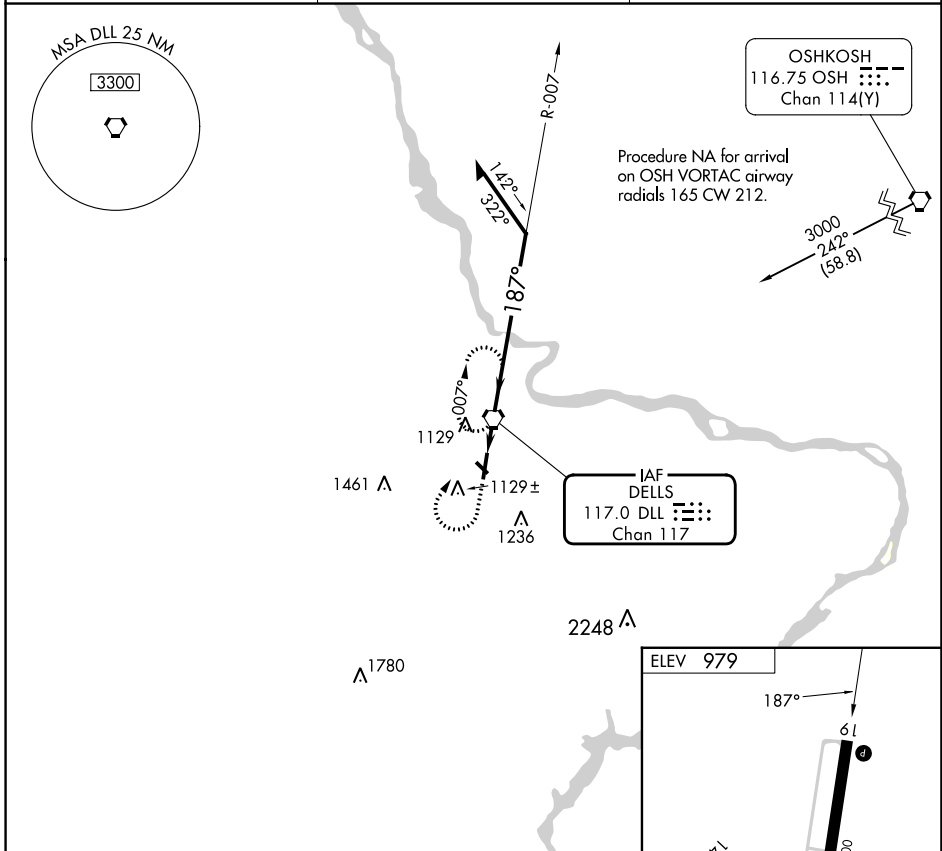

VORTAC DLL 117.0 Chan 117	APP CRS 187°	Rwy Idg TDZE Apt Elev	N/A N/A 979
---	------------------------	-----------------------------	--

VOR-A

BARABOO/WISCONSIN DELLS RGNL (DLL)

⚠ Circling NA to Rwy's 14 and 32.

⚠ MISSED APPROACH: Climb to 2500 then climbing right turn to 3300 direct DLL VORTAC and hold, continue climb-in-hold to 3300.

AWOS-3 118.325	MADISON APP CON ★ 135.45 343.7	UNICOM 123.05(CTAF) 0
--------------------------	--	---------------------------------

CATEGORY	A	B	C	D	FAF to MAP 1.3 NM					
CIRCLING	1520-1	541 (600-1)	1580-1¾ 601 (700-1¾)	NA	Knots	60	90	120	150	180
					Min:Sec	1:18	0:52	0:39	0:31	0:26

EC-3, 05 SEP 2024 to 03 OCT 2024

EC-3, 05 SEP 2024 to 03 OCT 2024