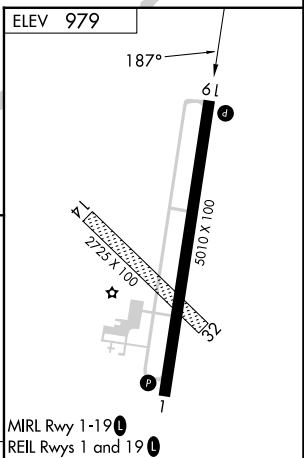

VORTAC DLL 117.0 Chan 117	APP CRS 187°	Rwy Idg TDZE Apt Elev	N/A N/A 979
---	------------------------	-----------------------------	--

VOR-A

BARABOO/WISCONSIN DELLS RGNL (DLL)

⚠ Circling NA to Rwy's 14 and 32.

⚠ MISSED APPROACH: Climb to 2500 then climbing right turn to 3300 direct DLL VORTAC and hold, continue climb-in-hold to 3300.

AWOS-3 118.325	MADISON APP CON ★ 135.45 343.7	UNICOM 123.05(CTAF) 0
--------------------------	--	---------------------------------

CATEGORY	A	B	C	D	FAF to MAP 1.3 NM					
CIRCLING	1520-1	541 (600-1)	1580-1¾ 601 (700-1¾)	NA	Knots	60	90	120	150	180
					Min:Sec	1:18	0:52	0:39	0:31	0:26

EC-3, 05 SEP 2024 to 03 OCT 2024

EC-3, 05 SEP 2024 to 03 OCT 2024