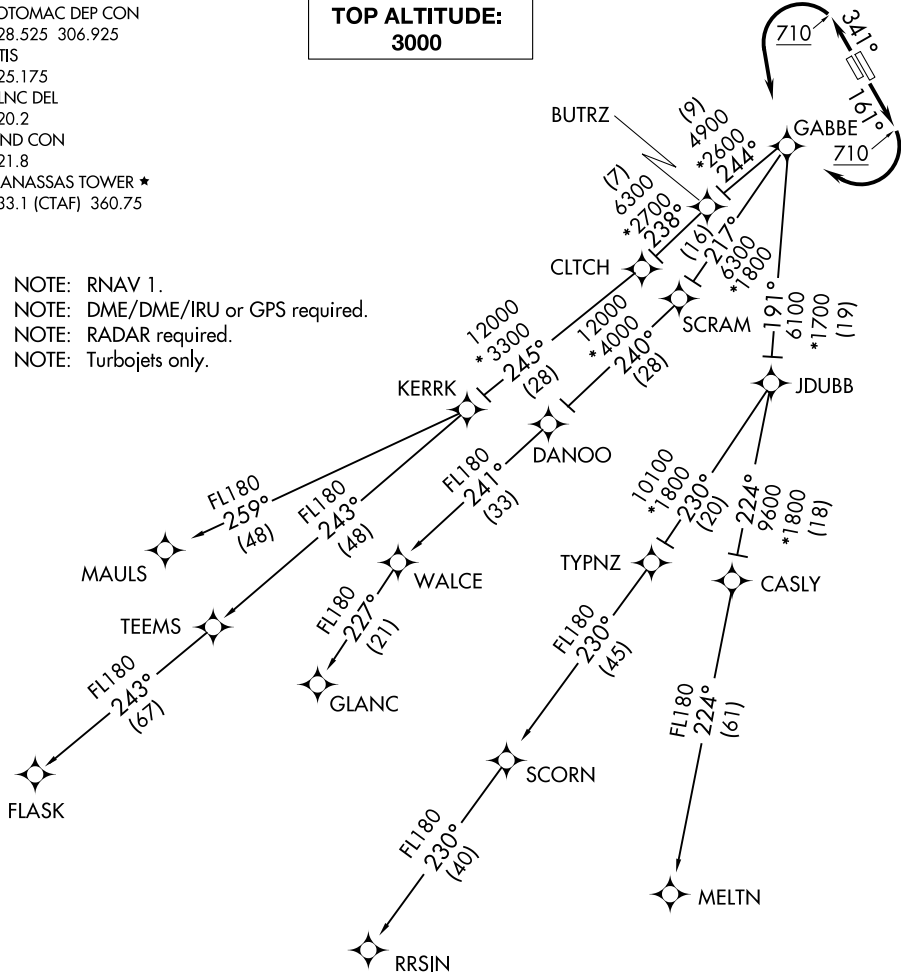

(GABBE3.GABBE) 24193

# GABBE THREE DEPARTURE(RNAV)

AL-5326 (FAA)

MANASSAS RGNL/HARRY P DAVIS FLD (HEF)

WASHINGTON, DC

POTOMAC DEP CON  
 128.525 306.925  
 ATIS  
 125.175  
 CLNC DEL  
 120.2  
 GND CON  
 121.8  
 MANASSAS TOWER ★  
 133.1 (CTAF) 360.75

**TOP ALTITUDE:  
 3000**

- NOTE: RNAV 1.
- NOTE: DME/DME/IRU or GPS required.
- NOTE: RADAR required.
- NOTE: Turbojets only.

**TAKEOFF MINIMUMS:**

Rwys 16L/R, 34L/R: Standard with minimum climb of 500' per NM to 710.

(NARRATIVE ON FOLLOWING PAGE)

NOTE: Chart not to scale.