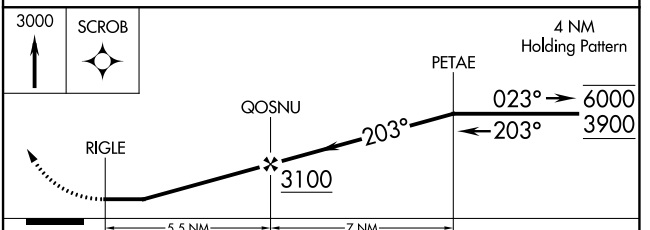

APP CRS	Rwy Idg	N/A
203°	TDZE	N/A
	Apt Elev	1040

**RNAV (GPS)-C**  
 JAFFREY AIRFIELD SILVER RANCH (A/FN)

RNP APCH.		MISSED APPROACH: Climb to 3000 direct SCROB and hold.
ASOS 135.875	BOSTON CENTER 123.75 338.2	UNICOM 122.8 (CTAF)

CATEGORY	A	B	C	D
<b>C</b> CIRCLING	1680-1 640 (700-1)	1840-1 800 (800-1)	NA	

NE-1, 05 SEP 2024 to 03 OCT 2024

NE-1, 05 SEP 2024 to 03 OCT 2024