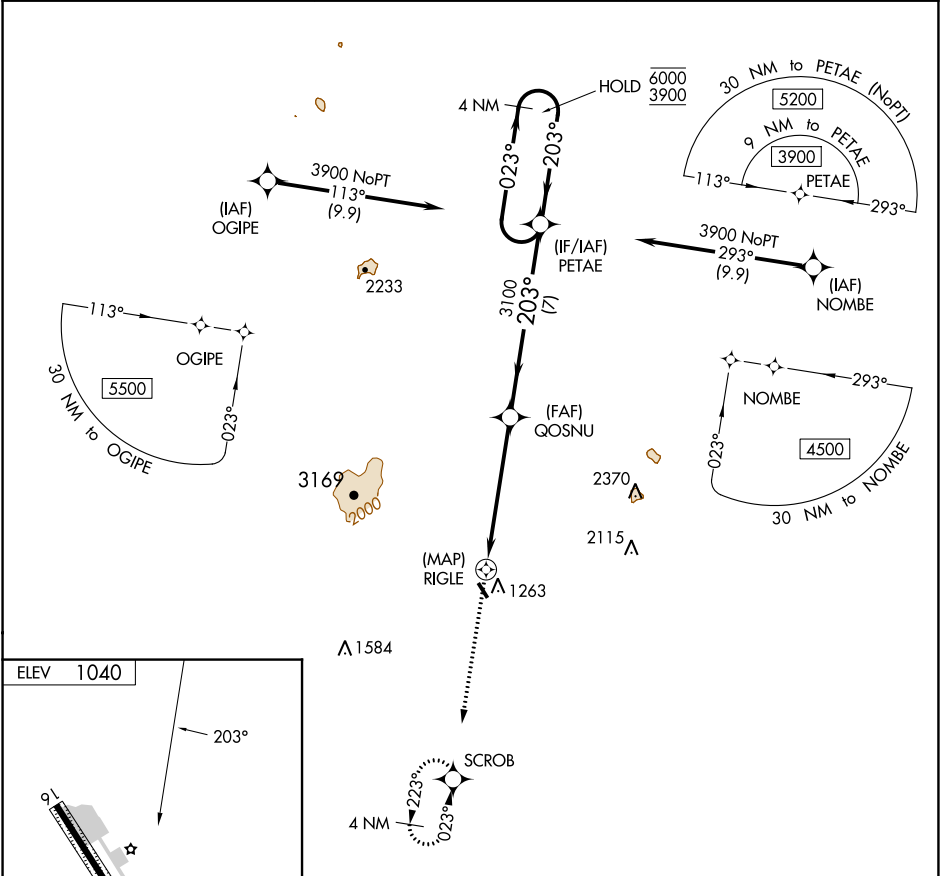

APP CRS	Rwy Idg	N/A
203°	TDZE	N/A
	Apt Elev	1040

**RNAV (GPS)-C**  
 JAFFREY AIRFIELD SILVER RANCH (A/FN)

RNP APCH.		MISSED APPROACH: Climb to 3000 direct SCROB and hold.
ASOS 135.875	BOSTON CENTER 123.75 338.2	UNICOM 122.8 (CTAF)

CATEGORY	A	B	C	D
<b>C</b> CIRCLING	1680-1 640 (700-1)	1840-1 800 (800-1)	NA	

NE-1, 05 SEP 2024 to 03 OCT 2024

NE-1, 05 SEP 2024 to 03 OCT 2024