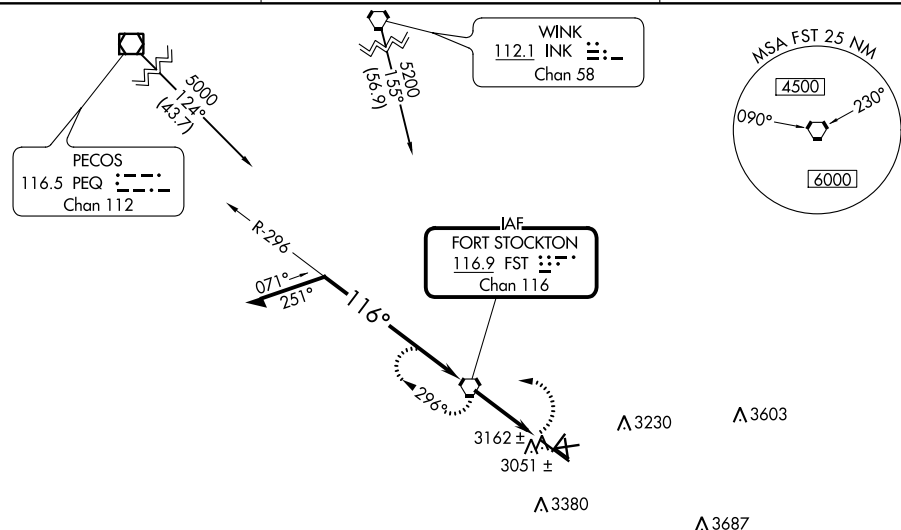

VORTAC FST 116.9 Chan 116	APP CRS 116°	Rwy Idg TDZE Apt Elev 7508 3002 3011
---	------------------------	--

VOR RWY 12
FORT STOCKTON-PECOS COUNTY (FST)

⚠ Circling NA to Rwys 7-25, 11-29 and 16-34.
⚠ Circling Rwy 3, 21, 30 NA at night.

MISSED APPROACH: Climbing left turn to 5000 direct FST VORTAC and hold.

ASOS
118.525

ALBUQUERQUE CENTER
135.875 292.15

UNICOM
122.8 (CTAF) **0**

SC-3, 05 SEP 2024 to 03 OCT 2024

SC-3, 05 SEP 2024 to 03 OCT 2024

A 4064