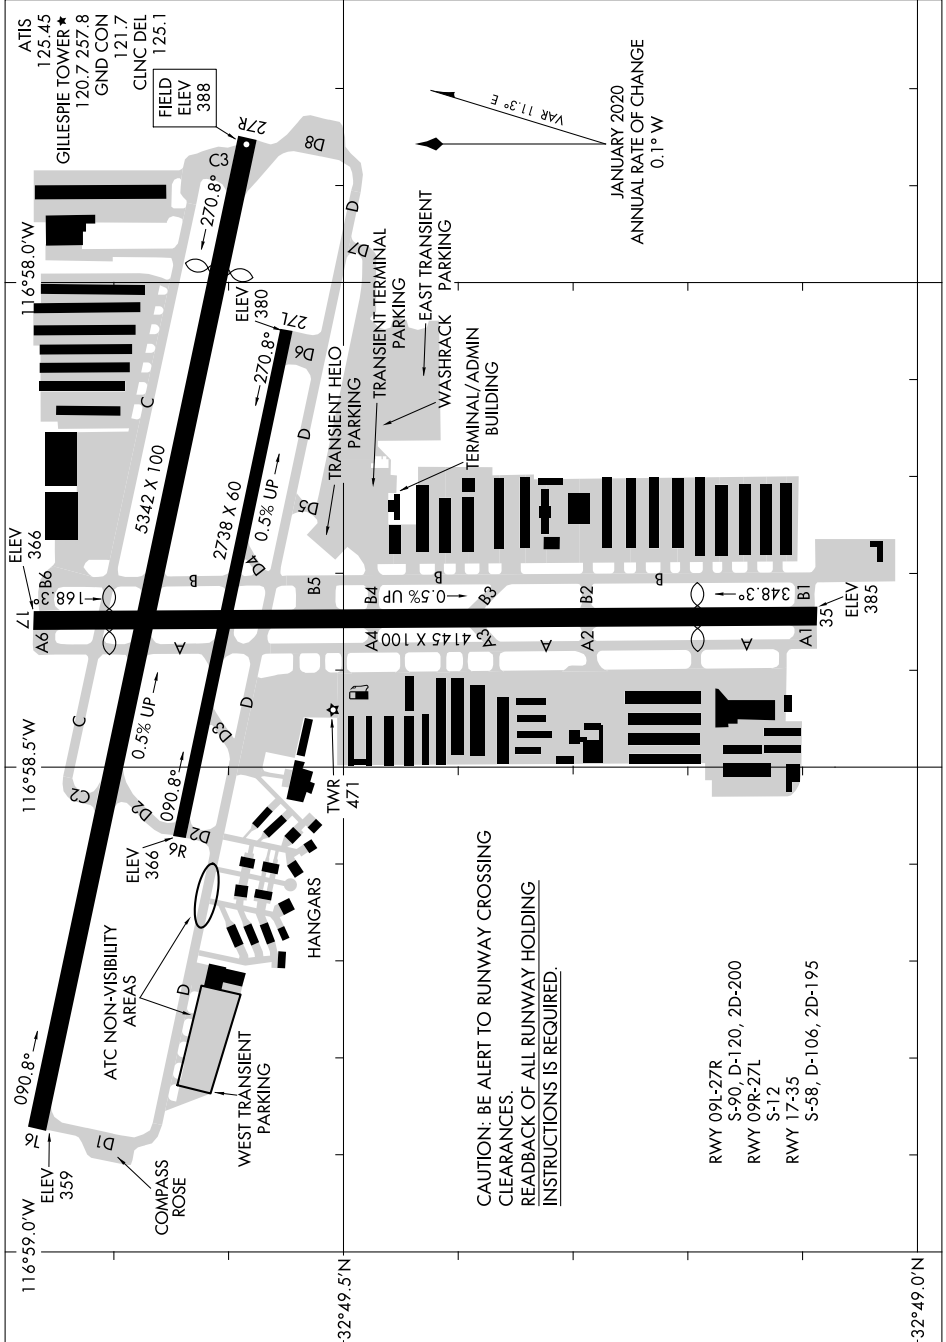

# AIRPORT DIAGRAM

AL-5402 (FAA)

GILLESPIE FLD (S/E)E)  
SAN DIEGO/EL CAJON, CALIFORNIA

SW-3, 05 SEP 2024 to 03 OCT 2024

**CAUTION: BE ALERT TO RUNWAY CROSSING CLEARANCES.  
READBACK OF ALL RUNWAY HOLDING INSTRUCTIONS IS REQUIRED.**

- RWY 09L-27R
- S-90, D-120, 2D-200
- RWY 09R-27L
- S-12
- RWY 17-35
- S-58, D-106, 2D-195

SW-3, 05 SEP 2024 to 03 OCT 2024

# AIRPORT DIAGRAM

SAN DIEGO/EL CAJON, CALIFORNIA  
GILLESPIE FLD (S/E)E)