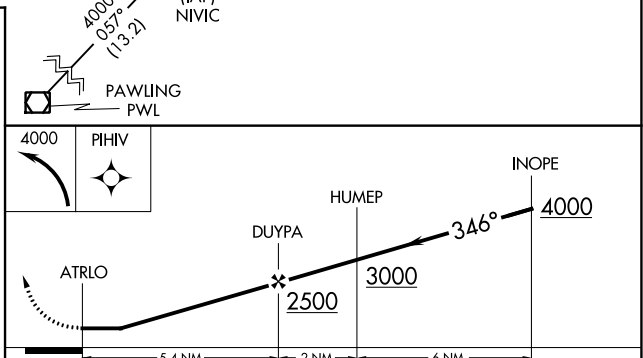

APP CRS	Rwy Idg	N/A
346°	TDZE	N/A
	Apt Elev	739

RNAV (GPS)-B

WALTER J KOLADZA (G.B.R.)

<p>NA -20°C</p>	<p>Obtain local altimeter setting on CTAF; when not received, use Pittsfield altimeter setting. DME/DME RNP-0.3 NA. Procedure NA at night. Visibility reduction by helicopters NA.</p>	<p>MISSED APPROACH: Climbing left turn to 4000 direct PIHIV and hold.</p>
----------------------------	--	--

ALBANY APP CON 132.825 307.2	UNICOM 122.8 (CTAF)	121.6
--	-------------------------------	--------------

CATEGORY	A	B	C	D
CIRCLING	1500-1 761 (800-1)	1560-1¼ 821 (900-1¼)	NA	
PITTSFIELD ALTIMETER SETTING MINIMUMS				
CIRCLING	1600-1¼ 861 (900-1¼)	1660-1¼ 921 (1000-1¼)	NA	

NE-1, 05 SEP 2024 to 03 OCT 2024

NE-1, 05 SEP 2024 to 03 OCT 2024