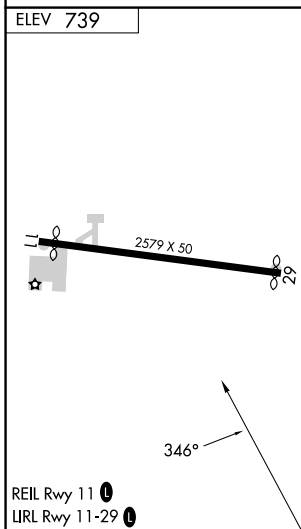

APP CRS	Rwy Idg	N/A
346°	TDZE	N/A
	Apt Elev	739

RNAV (GPS)-B

WALTER J KOLADZA (G.B.R.)

<p>NA -20°C</p>	<p>Obtain local altimeter setting on CTAF; when not received, use Pittsfield altimeter setting. DME/DME RNP-0.3 NA. Procedure NA at night. Visibility reduction by helicopters NA.</p>	<p>MISSED APPROACH: Climbing left turn to 4000 direct PIHIV and hold.</p>
----------------------------	--	--

ALBANY APP CON 132.825 307.2	UNICOM 122.8 (CTAF)	121.6
--	-------------------------------	--------------

CATEGORY	A	B	C	D
CIRCLING	1500-1 761 (800-1)	1560-1¼ 821 (900-1¼)	NA	
PITTSFIELD ALTIMETER SETTING MINIMUMS				
CIRCLING	1600-1¼ 861 (900-1¼)	1660-1¼ 921 (1000-1¼)	NA	