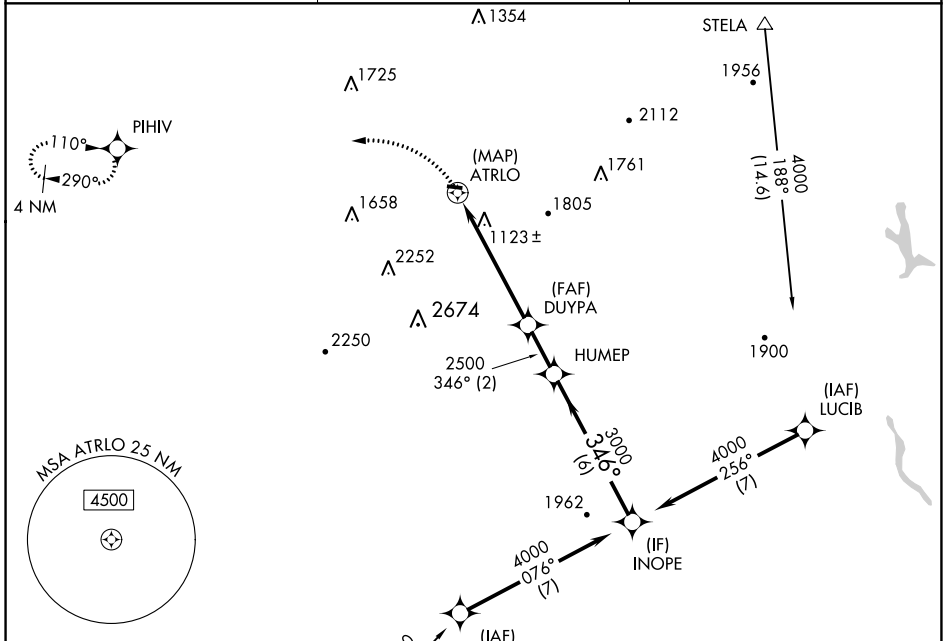

APP CRS	Rwy Idg	N/A
346°	TDZE	N/A
	Apt Elev	739

RNAV (GPS)-B

WALTER J KOLADZA (G.B.R.)

<p>NA -20°C</p>	<p>Obtain local altimeter setting on CTAF; when not received, use Pittsfield altimeter setting. DME/DME RNP-0.3 NA. Procedure NA at night. Visibility reduction by helicopters NA.</p>	<p>MISSED APPROACH: Climbing left turn to 4000 direct PIHIV and hold.</p>
----------------------------	--	--

ALBANY APP CON 132.825 307.2	UNICOM 122.8 (CTAF)	121.6
--	-------------------------------	--------------

CATEGORY	A	B	C	D
CIRCLING	1500-1 761 (800-1)	1560-1¼ 821 (900-1¼)	NA	
PITTSFIELD ALTIMETER SETTING MINIMUMS				
CIRCLING	1600-1¼ 861 (900-1¼)	1660-1¼ 921 (1000-1¼)	NA	

NE-1, 05 SEP 2024 to 03 OCT 2024

NE-1, 05 SEP 2024 to 03 OCT 2024