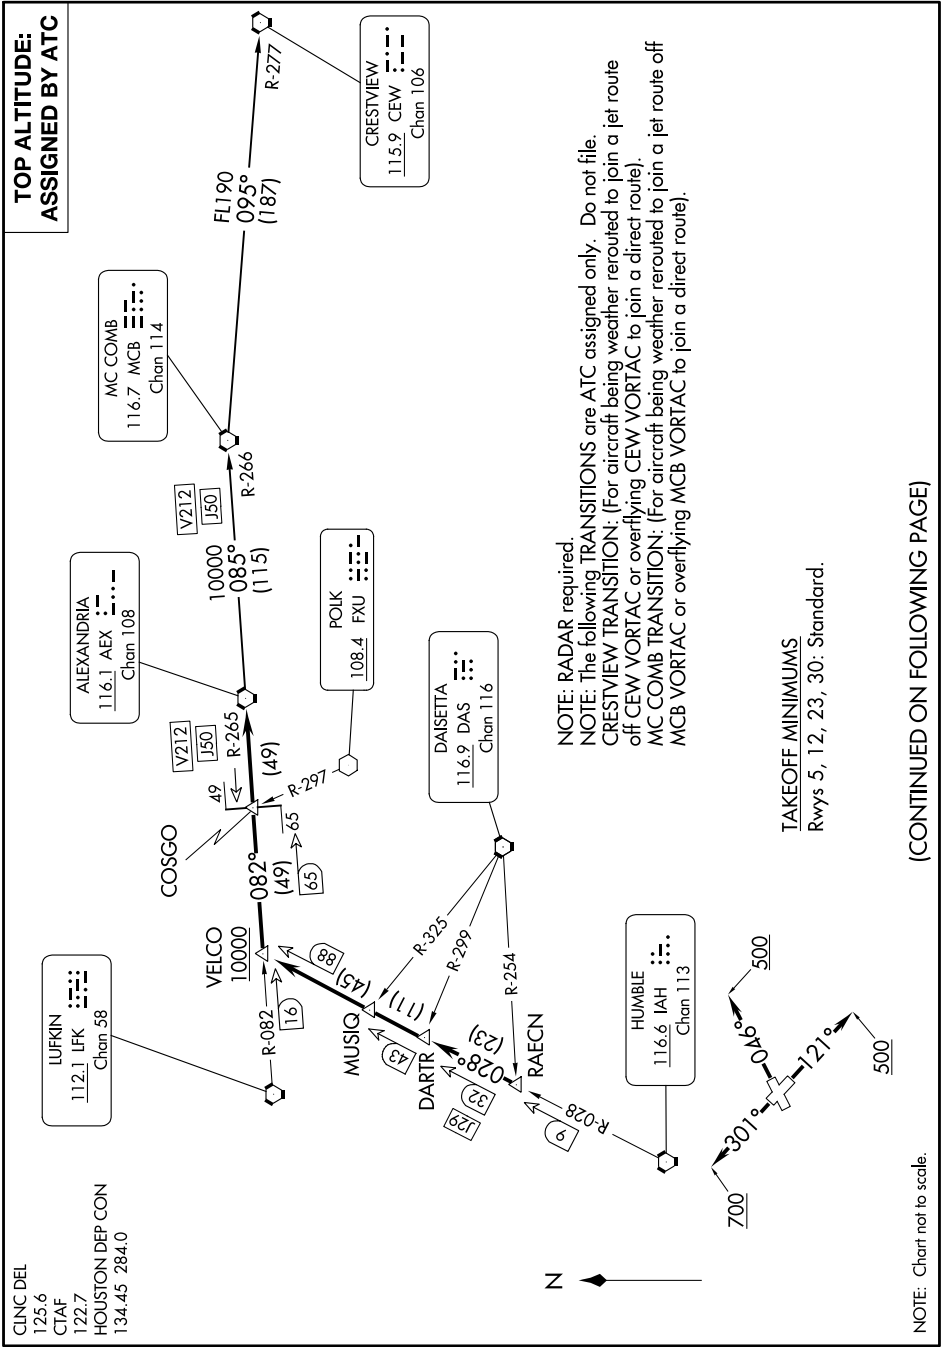

ALEXANDRIA THREE DEPARTURE

SC-5, 05 SEP 2024 to 03 OCT 2024

CINC DEL
125.6
CTAF
122.7
HOUSTON DEP CON
134.45 284.0

ALEXANDRIA THREE DEPARTURE

(AEX3.AEX) 07OCT21

LA PORTE, TEXAS

LA PORTE MUNI (T41)

NOTE: RADAR required.
 NOTE: The following TRANSITIONS are ATC assigned only. Do not file.
 CRESTVIEW TRANSITION: (For aircraft being weather rerouted to join a jet route off CEW VORTAC or overflying CEW VORTAC to join a direct route).
 MC COMB TRANSITION: (For aircraft being weather rerouted to join a jet route off MCB VORTAC or overflying MCB VORTAC to join a direct route).

TAKEOFF MINIMUMS
 Rwys 5, 12, 23, 30: Standard.

NOTE: Chart not to scale.

(CONTINUED ON FOLLOWING PAGE)

SC-5, 05 SEP 2024 to 03 OCT 2024