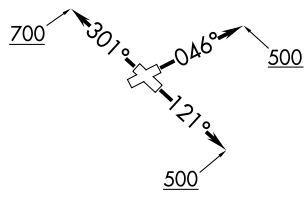

(CRIED1 .CRIED) 24193

CRIED ONE DEPARTURE

AL-5433 (FAA)

LA PORTE MUNI (T41)
LA PORTE, TEXAS

CLINC DEL
125.6
CTAF
122.7
HOUSTON DEP CON
134.45 284.0

**TOP ALTITUDE:
ASSIGNED BY ATC**

CEDAR CREEK
114.8 CGY
Chan 95

LUFKIN
112.1 LFK
Chan 58

NAVASOTA
115.9 TNV
Chan 106

HUMBLE
116.6 IAH
Chan 113

NOTE: RADAR required.

TAKEOFF MINIMUMS
Rwys 5, 12, 23, 30: Standard.

(CONTINUED ON FOLLOWING PAGE)

NOTE: Chart not to scale.

CRIED ONE DEPARTURE