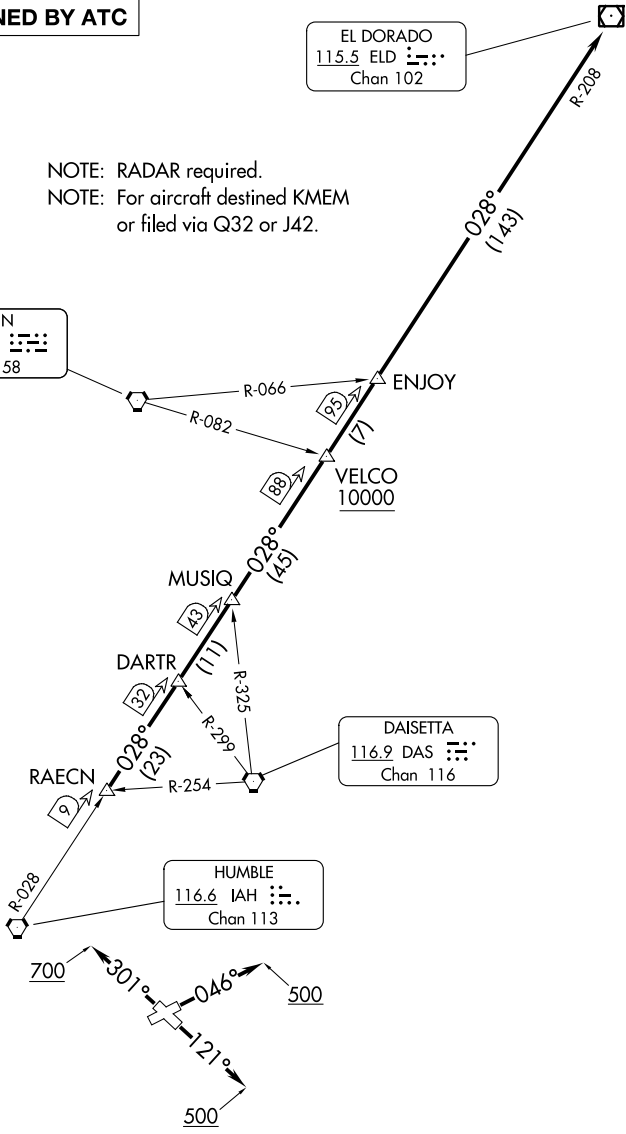

EL DORADO ONE DEPARTURE

CLNC DEL
125.6
CTAF
122.7
HOUSTON DEP CON
134.45 284.0

**TOP ALTITUDE:
ASSIGNED BY ATC**

EL DORADO
115.5 ELD 
Chan 102

NOTE: RADAR required.
NOTE: For aircraft destined KMEM
or filed via Q32 or J42.

LUFKIN
112.1 LFK 
Chan 58

DAISETTA
116.9 DAS 
Chan 116

HUMBLE
116.6 IAH 
Chan 113

TAKEOFF MINIMUMS
Rwys 5, 12, 23, 30: Standard.

NOTE: Chart not to scale.

(CONTINUED ON FOLLOWING PAGE)

SC-5, 05 SEP 2024 to 03 OCT 2024

SC-5, 05 SEP 2024 to 03 OCT 2024