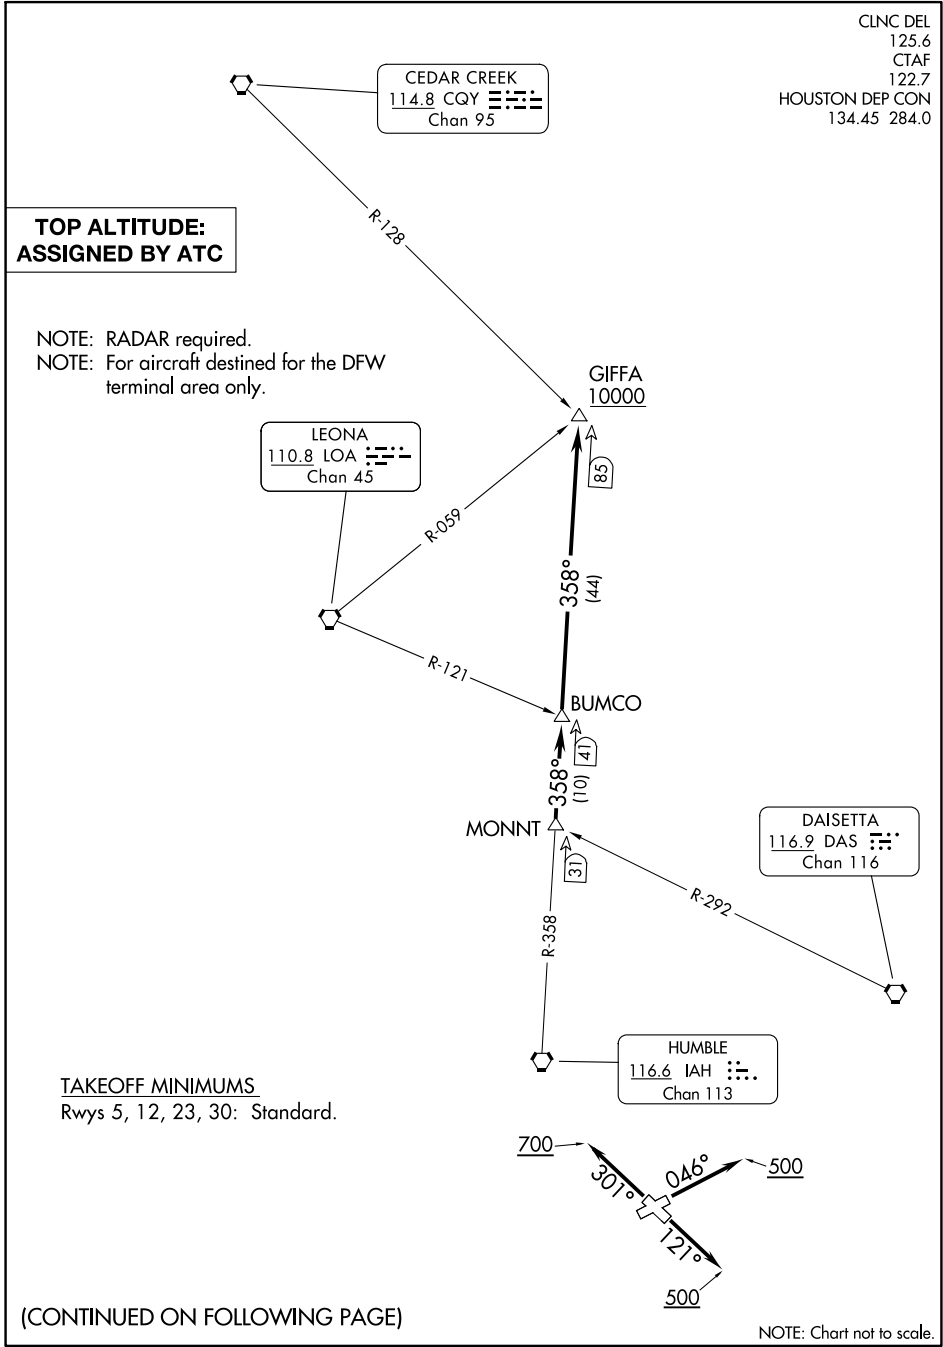

GIFFA ONE DEPARTURE

AL-5433 (FAA)

LA PORTE MUNI (T41)

LA PORTE, TEXAS

CLNC DEL
125.6
CTAF
122.7
HOUSTON DEP CON
134.45 284.0

CEDAR CREEK
114.8 CQY 
Chan 95

LEONA
110.8 LOA 
Chan 45

DAISETTA
116.9 DAS 
Chan 116

HUMBLE
116.6 IAH 
Chan 113

**TOP ALTITUDE:
ASSIGNED BY ATC**

NOTE: RADAR required.
NOTE: For aircraft destined for the DFW
terminal area only.

TAKEOFF MINIMUMS

Rwys 5, 12, 23, 30: Standard.

SC-5, 05 SEP 2024 to 03 OCT 2024

SC-5, 05 SEP 2024 to 03 OCT 2024

(CONTINUED ON FOLLOWING PAGE)

NOTE: Chart not to scale.

GIFFA ONE DEPARTURE

LA PORTE, TEXAS

LA PORTE MUNI (T41)