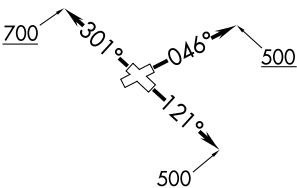

LUFKIN THREE DEPARTURE

CLNC DEL
125.6
CTAF
122.7
HOUSTON DEP CON
134.45 284.0

**TOP ALTITUDE:
ASSIGNED BY ATC**

LITTLE ROCK
113.9 LIT
Chan 86

NOTE: RADAR and DME required.
NOTE: For aircraft destined LIT or
overflying LIT or PXV.

LUFKIN
112.1 LFK
Chan 58

TAKEOFF MINIMUMS
Rwys 5, 12, 23, 30: Standard.

NOTE: Chart not to scale.

(CONTINUED ON FOLLOWING PAGE)