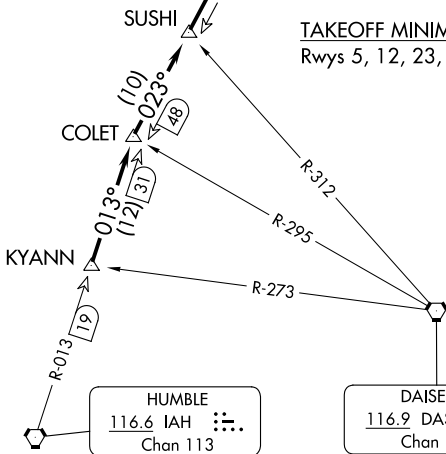

LUFKIN THREE DEPARTURE

CLNC DEL
125.6
CTAF
122.7
HOUSTON DEP CON
134.45 284.0

**TOP ALTITUDE:
ASSIGNED BY ATC**

LITTLE ROCK
113.9 LIT
Chan 86

NOTE: RADAR and DME required.
NOTE: For aircraft destined LIT or
overflying LIT or PXV.

LUFKIN
112.1 LFK
Chan 58

TAKEOFF MINIMUMS
Rwys 5, 12, 23, 30: Standard.

NOTE: Chart not to scale.

(CONTINUED ON FOLLOWING PAGE)