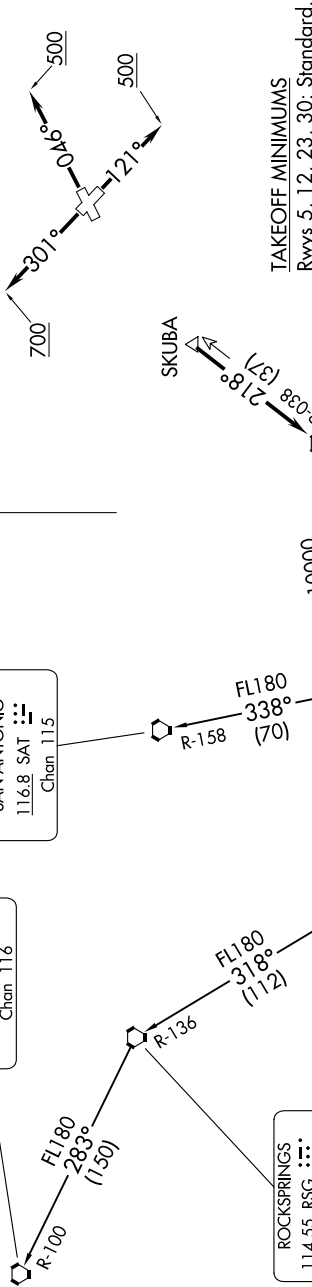

PALACIOS THREE DEPARTURE

TOP ALTITUDE:
ASSIGNED BY ATC

RADAR and DME required.

SC-5, 05 SEP 2024 to 03 OCT 2024

CINC DEL
125.6
CTAF
122.7
HOUSTON DEP CON
134.45 284.0

116.8 SAT
Chan 115

FORT STOCKTON
116.9 FST
Chan 116

SAN ANTONIO
116.8 SAT
Chan 115

ROCKSPRINGS
114.55 RSG
Chan 92 (Y)

COTUILA
115.8 COT
Chan 105

THREE RIVERS
111.4 THX
Chan 51

PALACIOS
117.3 PSX
Chan 120

(CONTINUED ON FOLLOWING PAGE)

NOTE: Chart not to scale.

SC-5, 05 SEP 2024 to 03 OCT 2024

PALACIOS THREE DEPARTURE