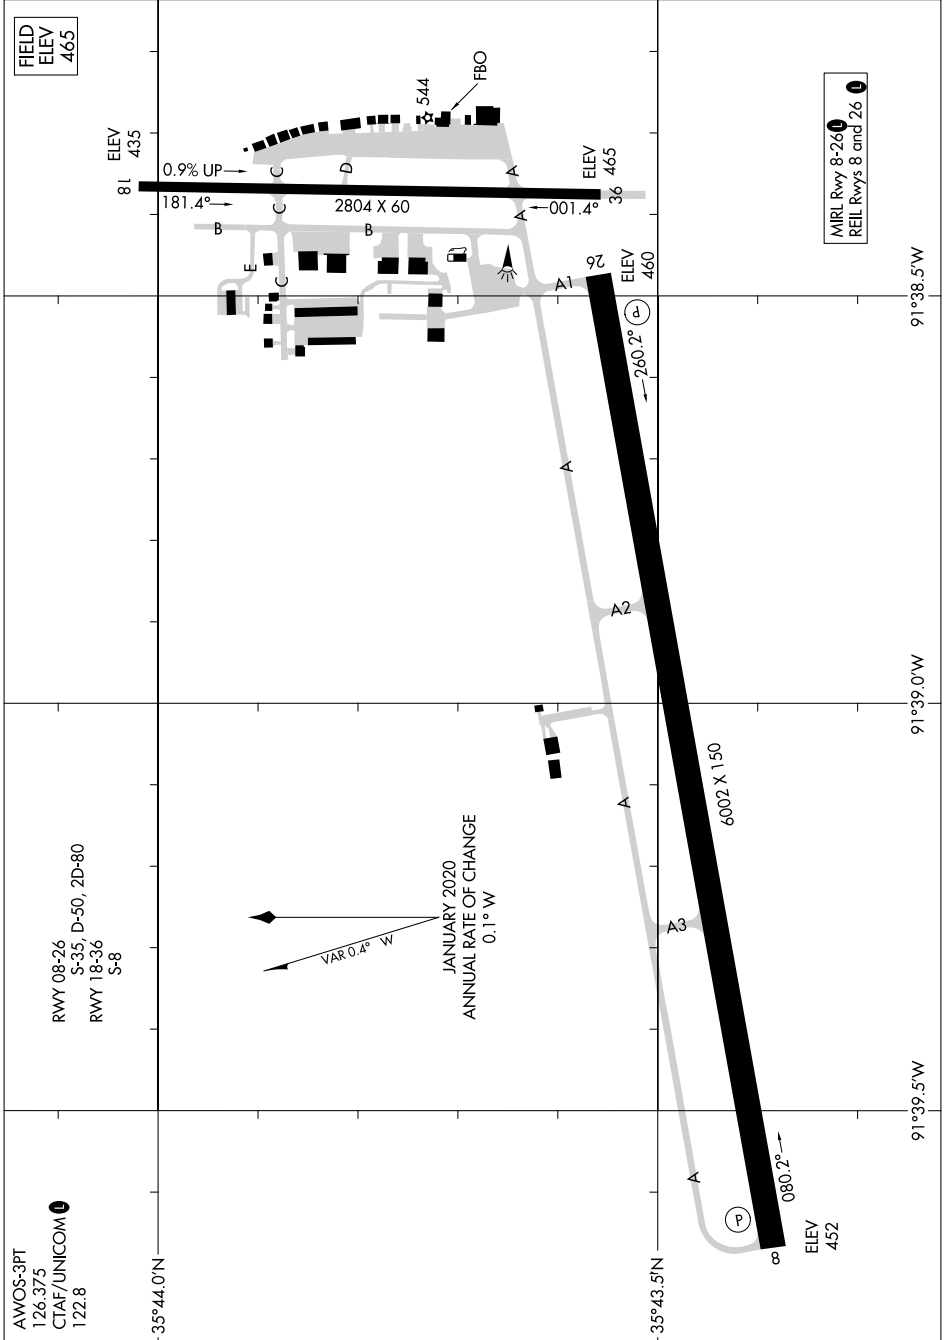

24193

AIRPORT DIAGRAM

AL-5442 (FAA)

BATESVILLE RGNL (BVX)
BATESVILLE, ARKANSAS

SC-1, 05 SEP 2024 to 03 OCT 2024

SC-1, 05 SEP 2024 to 03 OCT 2024

AIRPORT DIAGRAM

24193

BATESVILLE, ARKANSAS
BATESVILLE RGNL (BVX)