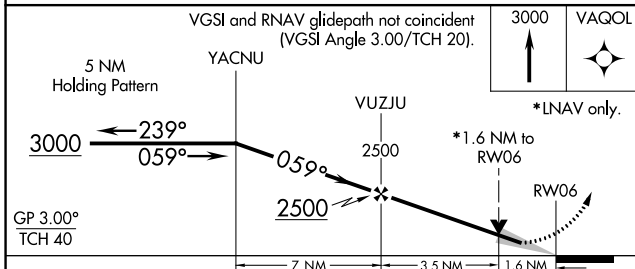

WAAS CH 77601 W06A	APP CRS 059°	Rwy Idg TDZE Apt Elev	3505 831 839
--	------------------------	-----------------------------	---

RNAV (GPS) RWY 6

ANN ARBOR MUNI (ARB)

RNP APCH.	<p>⚠ For uncompensated Baro-VNAV systems, LNAV/VNAV NA below -16°C or above 38°C. VDP and Baro-VNAV NA when using Willow Run altimeter setting. When local altimeter setting not received, use Willow Run altimeter setting and increase all DA/MDA 40 feet; increase LNAV Cats C and D visibility 1/8 SM.</p>	MISSED APPROACH: Climb to 3000 direct VAQOL and hold.
-----------	--	---

ATIS 134.55	DETROIT APP CON 118.95 284.0	ANN ARBOR TOWER * 120.3 (CTAF) 0	GND CON 121.6	CLNC DEL 121.6	UNICOM 123.0
-----------------------	--	--	-------------------------	--------------------------	------------------------