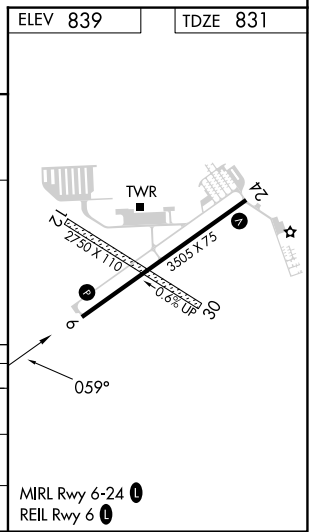

WAAS CH 77601 W06A	APP CRS 059°	Rwy Idg TDZE Apt Elev	3505 831 839
--	------------------------	-----------------------------	---

RNAV (GPS) RWY 6

ANN ARBOR MUNI (ARB)

RNP APCH.	<p>⚠ For uncompensated Baro-VNAV systems, LNAV/VNAV NA below -16°C or above 38°C. VDP and Baro-VNAV NA when using Willow Run altimeter setting. When local altimeter setting not received, use Willow Run altimeter setting and increase all DA/MDA 40 feet; increase LNAV Cats C and D visibility 1/8 SM.</p>	MISSED APPROACH: Climb to 3000 direct VAQOL and hold.
-----------	--	---

ATIS 134.55	DETROIT APP CON 118.95 284.0	ANN ARBOR TOWER * 120.3 (CTAF) 0	GND CON 121.6	CLNC DEL 121.6	UNICOM 123.0
-----------------------	--	--	-------------------------	--------------------------	------------------------