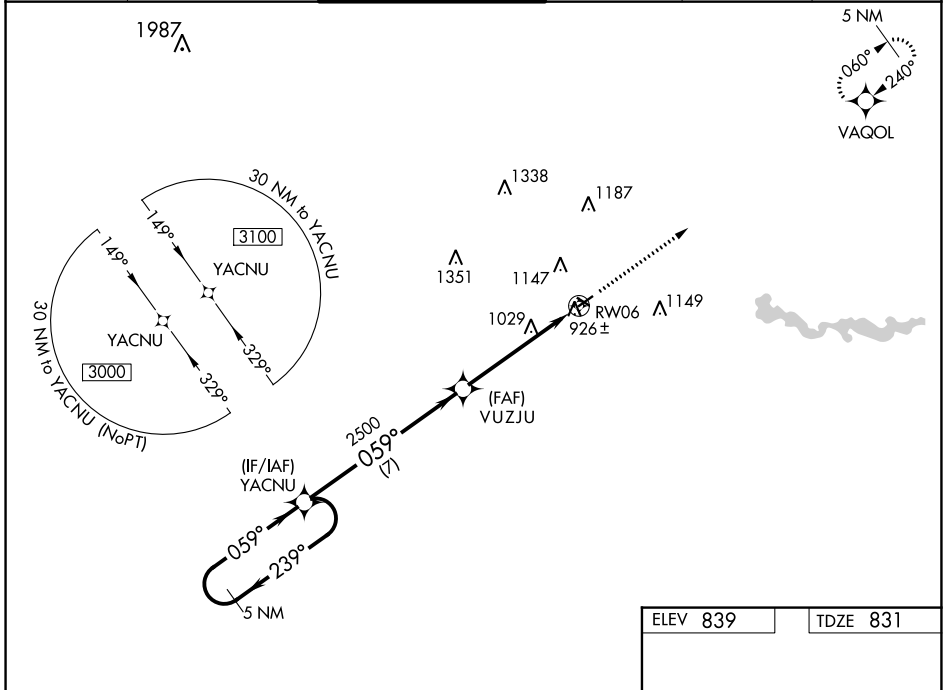

WAAS CH 77601 W06A	APP CRS 059°	Rwy Idg TDZE Apt Elev	3505 831 839
--	------------------------	-----------------------------	---

RNAV (GPS) RWY 6

ANN ARBOR MUNI (ARB)

RNP APCH.	<p>⚠ For uncompensated Baro-VNAV systems, LNAV/VNAV NA below -16°C or above 38°C. VDP and Baro-VNAV NA when using Willow Run altimeter setting. When local altimeter setting not received, use Willow Run altimeter setting and increase all DA/MDA 40 feet; increase LNAV Cats C and D visibility 1/8 SM.</p>	MISSED APPROACH: Climb to 3000 direct VAQOL and hold.
-----------	--	---

CATEGORY	A	B	C	D
LPV DA	1081-1 250 (300-1)			
LNAV/VNAV DA	1097-1 266 (300-1)			
LNAV MDA	1360-1	529 (600-1)	1360-1½	529 (600-1½)

EC-1, 05 SEP 2024 to 03 OCT 2024

EC-1, 05 SEP 2024 to 03 OCT 2024