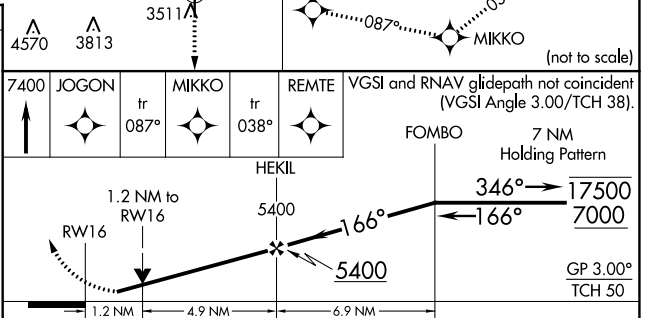

WAAS CH 81906 W16A	APP CRS 166°	Rwy Idg TDZE Apt Elev	5201 3432 3459
--	------------------------	-----------------------------	---

RNAV (GPS) Z RWY 16

BEND MUNI (BDN)

RNP APCH - GPS.	MISSED APPROACH: Climb to 7400 direct JOGON and on track 087° to MIKKO and on track 038° to REMTE and hold, continue climb-in-hold to 7400.
-----------------	---

AWOS-3 134.425	SEATTLE CENTER 126.15 269.475	UNICOM 123.0 (CTAF)
--------------------------	---	-------------------------------

CATEGORY	A	B	C	D
LPV DA		3682- ³ / ₄	250 (300- ³ / ₄)	
LNAV/VNAV DA		3740- ⁷ / ₈	308 (300- ⁷ / ₈)	
LNAV MDA	3820-1	388 (400-1)	3820-1 ¹ / ₈	388 (400-1 ¹ / ₈)
C CIRCLING	3960-1 501 (600-1)	3980-1 521 (600-1)	4120-1 ³ / ₄ 661 (700-1 ³ / ₄)	4640-3 1181 (1200-3)

NW-1, 05 SEP 2024 to 03 OCT 2024

NW-1, 05 SEP 2024 to 03 OCT 2024