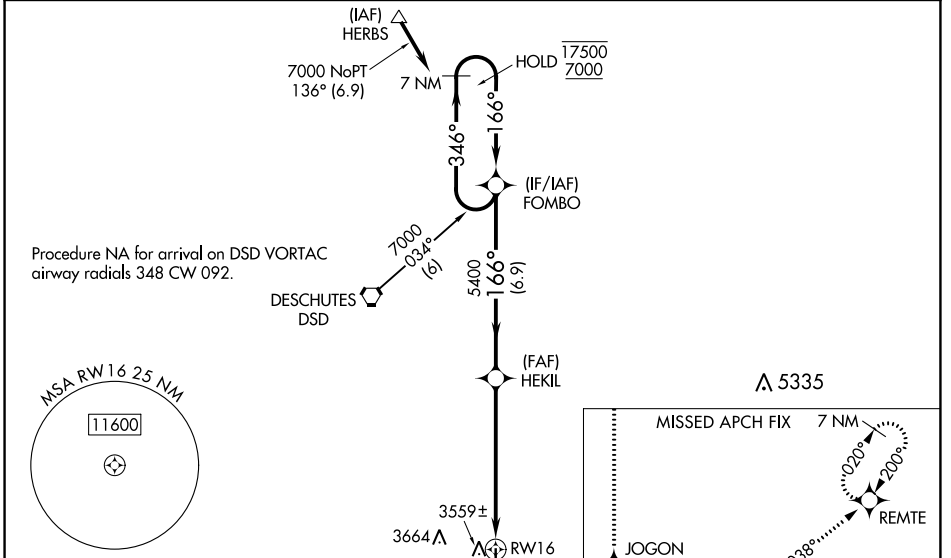

WAAS CH 81906 W16A	APP CRS 166°	Rwy Idg TDZE Apt Elev	5201 3432 3459
--	------------------------	-----------------------------	---

RNAV (GPS) Z RWY 16

BEND MUNI (BDN)

RNP APCH - GPS.	MISSED APPROACH: Climb to 7400 direct JOGON and on track 087° to MIKKO and on track 038° to REMTE and hold, continue climb-in-hold to 7400.
-----------------	---

AWOS-3 134.425	SEATTLE CENTER 126.15 269.475	UNICOM 123.0 (CTAF)
--------------------------	---	-------------------------------

CATEGORY	A	B	C	D
LPV DA		3682- ³ / ₄	250 (300- ³ / ₄)	
LNAV/VNAV DA		3740- ⁷ / ₈	308 (300- ⁷ / ₈)	
LNAV MDA	3820-1	388 (400-1)	3820-1 ¹ / ₈	388 (400-1 ¹ / ₈)
C CIRCLING	3960-1 501 (600-1)	3980-1 521 (600-1)	4120-1 ³ / ₄ 661 (700-1 ³ / ₄)	4640-3 1181 (1200-3)

NW-1, 05 SEP 2024 to 03 OCT 2024

NW-1, 05 SEP 2024 to 03 OCT 2024