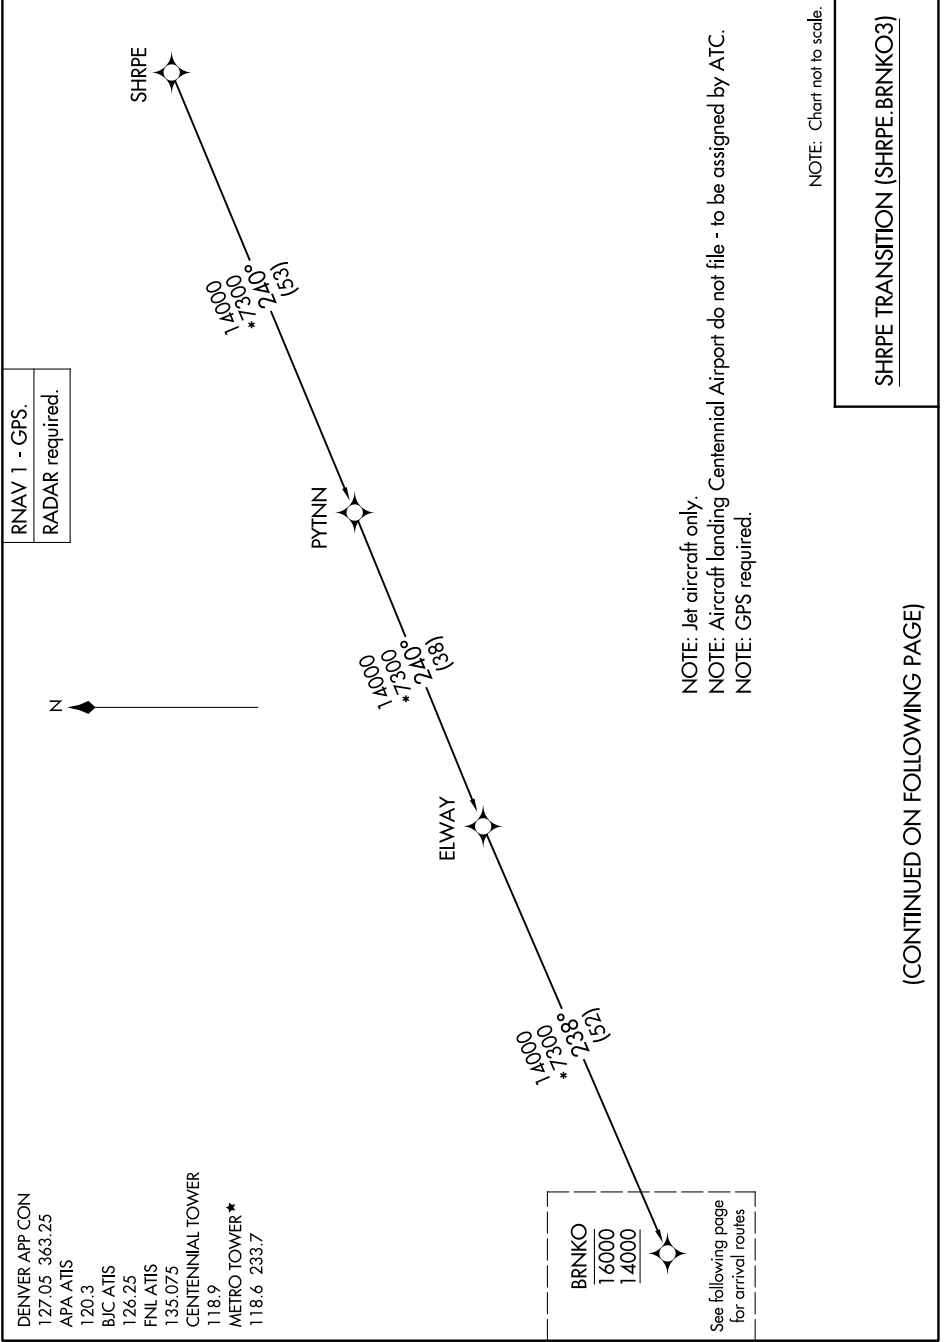

BRNKO THREE ARRIVAL (RNAV) Transition Routes

DENVER, COLORADO

SW-1, 05 SEP 2024 to 03 OCT 2024

DENVER APP CON
 127.05 363.25
 APA ATIS
 120.3
 BJC ATIS
 126.25
 FNL ATIS
 135.075
 CENTENNIAL TOWER
 118.9
 METRO TOWER ★
 118.6 233.7

BRNKO
 16000
 14000

See following page
 for arrival routes

NOTE: Jet aircraft only.
 NOTE: Aircraft landing Centennial Airport do not file - to be assigned by ATC.
 NOTE: GPS required.

NOTE: Chart not to scale.

SHRPE TRANSITION (SHRPE.BRNKO3)

(CONTINUED ON FOLLOWING PAGE)

BRNKO THREE ARRIVAL (RNAV) Transition Routes

DENVER, COLORADO

SW-1, 05 SEP 2024 to 03 OCT 2024