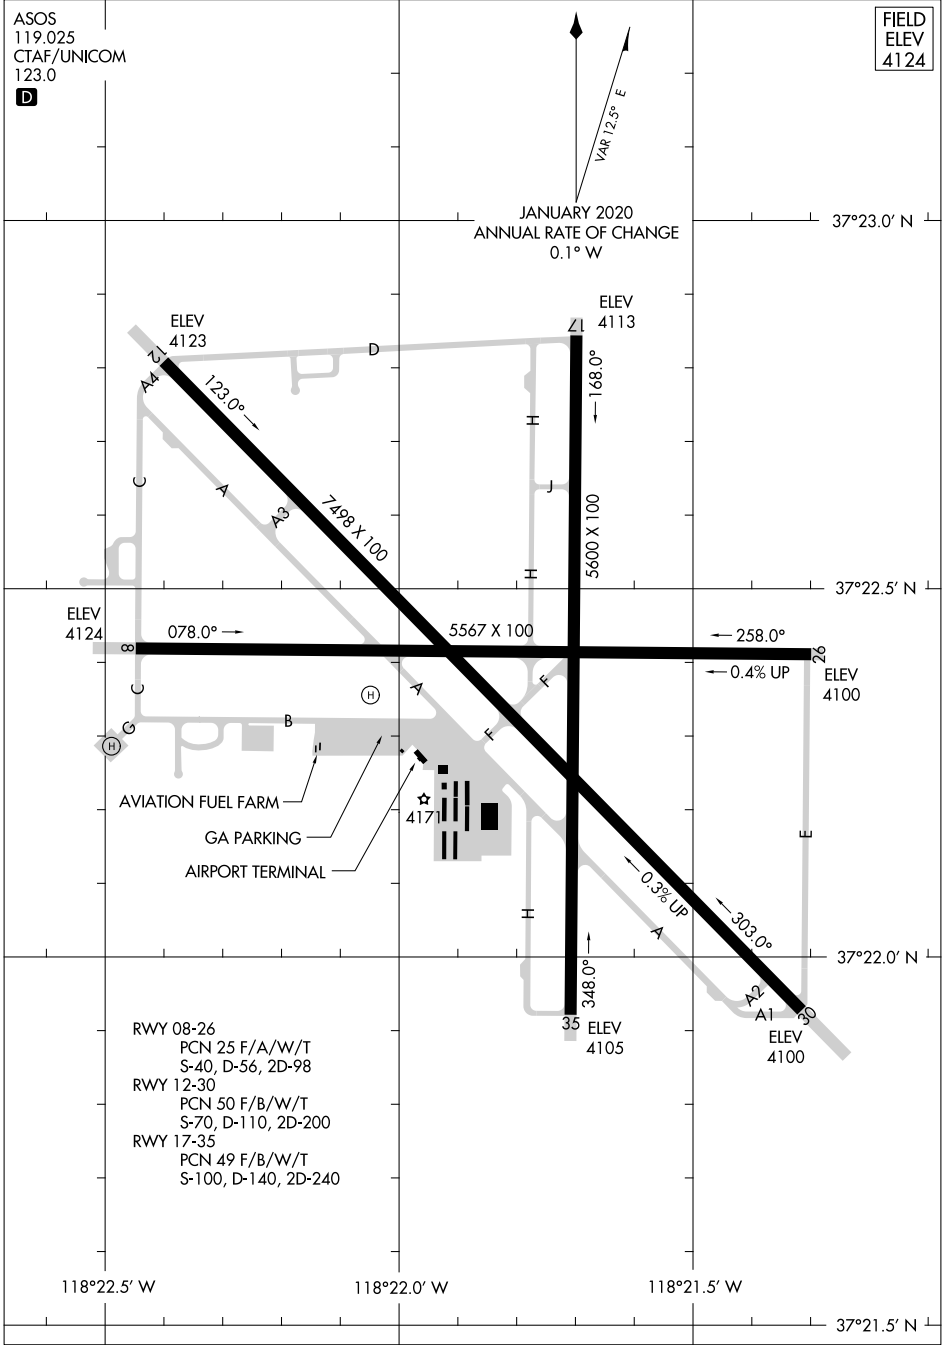

24193

AIRPORT DIAGRAM

AL-5737 (FAA)

BISHOP (BIH)
BISHOP, CALIFORNIA

ASOS
119.025
CTAF/UNICOM
123.0

FIELD
ELEV
4124

JANUARY 2020
ANNUAL RATE OF CHANGE
0.1° W

37°23.0' N

SW-2, 05 SEP 2024 to 03 OCT 2024

SW-2, 05 SEP 2024 to 03 OCT 2024

ELEV
4124

AVIATION FUEL FARM
GA PARKING
AIRPORT TERMINAL

4171

RWY 08-26
PCN 25 F/A/W/T
S-40, D-56, 2D-98
RWY 12-30
PCN 50 F/B/W/T
S-70, D-110, 2D-200
RWY 17-35
PCN 49 F/B/W/T
S-100, D-140, 2D-240

118°22.5' W

118°22.0' W

118°21.5' W

37°21.5' N

AIRPORT DIAGRAM

24193

BISHOP, CALIFORNIA
BISHOP (BIH)