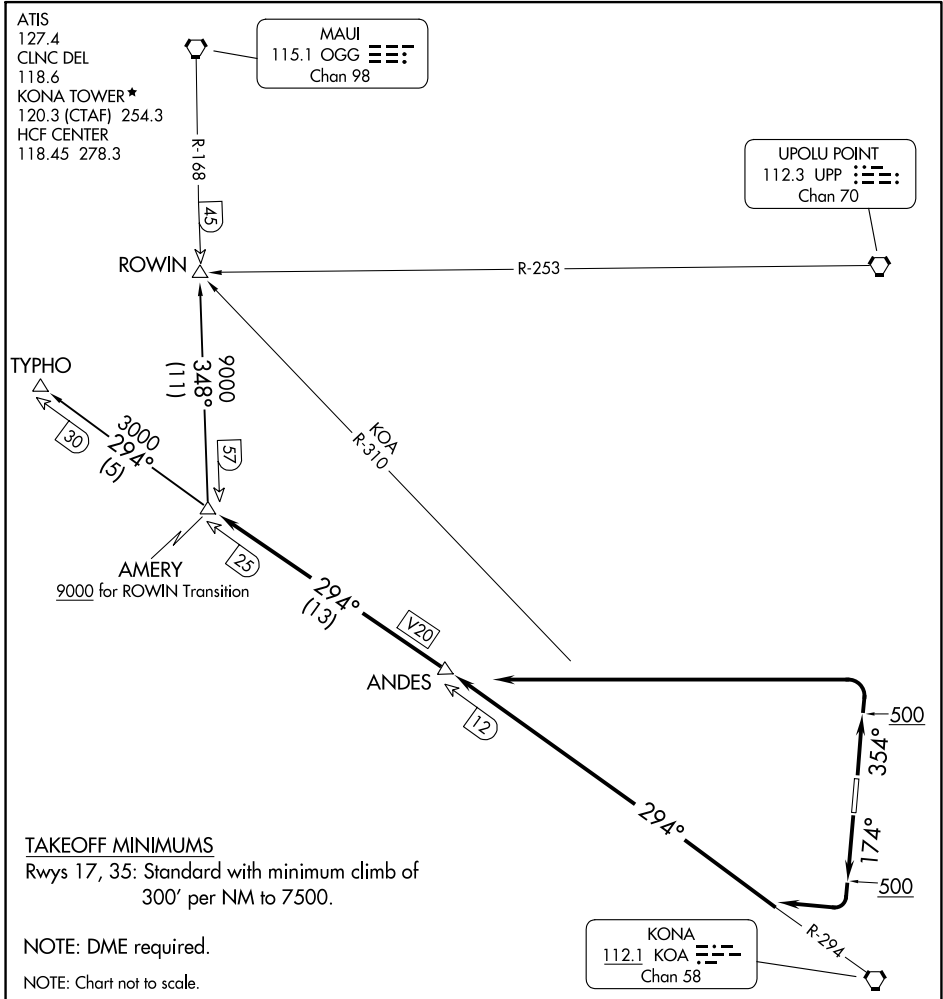

(AMERY4.AMERY) 24025

ELLISON ONIZUKA KONA INTL AT KEAHOLE (KOA) (PHKO)

AMERY FOUR DEPARTURE

AL-5761 (FAA)

KAILUA-KONA, HAWAII

PAC: 05 SEP 2024 to 31 OCT 2024

PAC: 05 SEP 2024 to 31 OCT 2024

DEPARTURE ROUTE DESCRIPTION

TAKEOFF RUNWAY 17: Climb heading 174° to 500, then climbing right turn to intercept KOA R-294 to AMERY INT, Thence. . . .

TAKEOFF RUNWAY 35: Climb heading 354° to 500, then climbing left turn to intercept KOA R-294 to AMERY INT, Thence. . . .

. . . .via transition.

ROWIN TRANSITION (AMERY4.ROWIN): From AMERY INT on OGG R-168 to ROWIN INT.

TYPHO TRANSITION (AMERY4.TYPHO): From AMERY INT on KOA R-294 to TYPHO INT.

AMERY FOUR DEPARTURE

KAILUA-KONA, HAWAII