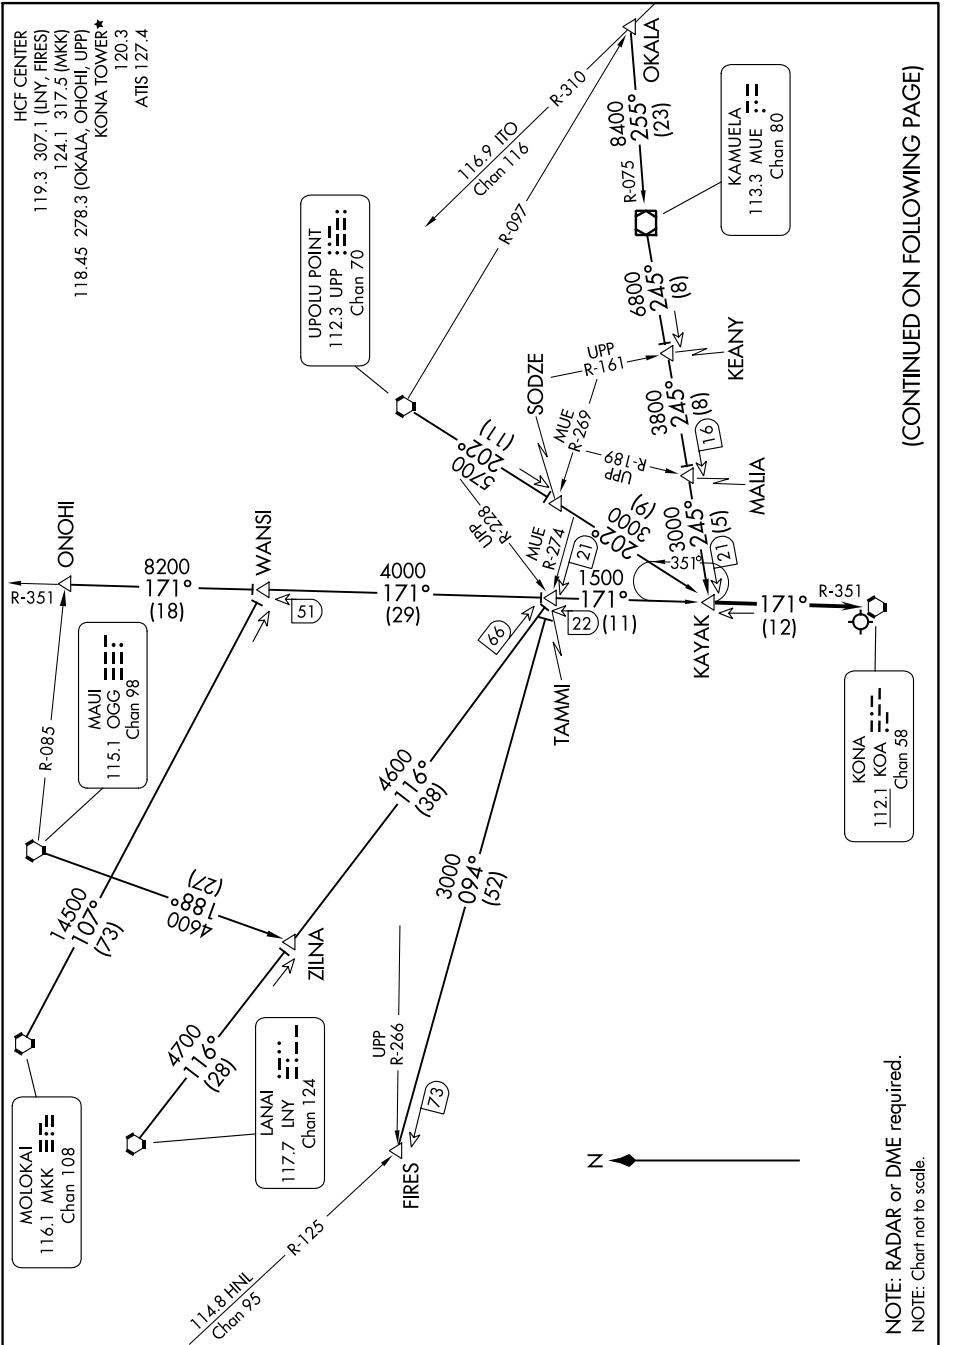

(KAYAK.KAYAK6) 24137
KAYAK SIX ARRIVAL

ELLISON ONIZUKA KONA INTL AT KEAHOLE (KOA) (PHKO)
 AL-5761 (FAA) KAILUA/KONA, HAWAII

PAC, 05 SEP 2024 to 31 OCT 2024

(CONTINUED ON FOLLOWING PAGE)

PAC, 05 SEP 2024 to 31 OCT 2024

KAYAK SIX ARRIVAL
 (KAYAK.KAYAK6) 07DEC17

ELLISON ONIZUKA KONA INTL AT KEAHOLE (KOA) (PHKO)
 KAILUA/KONA, HAWAII

NOTE: RADAR or DME required.
 NOTE: Chart not to scale.