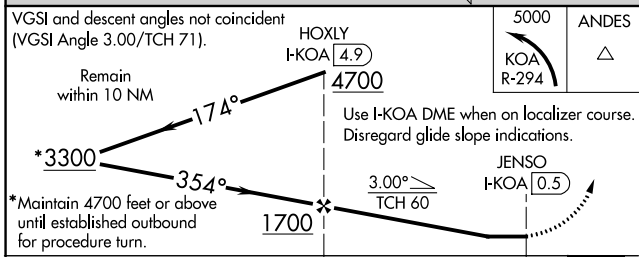

CATEGORY	A	B	C	D
S-35	460-1	423 (500-1)	460-1½ 423 (500-1½)	460-1½ 423 (500-1½)
C CIRCLING	520-1	473 (500-1)	520-1½ 473 (500-1½)	600-2 553 (600-2)

LOC BC RWY 35

PAC: 05 SEP 2024 to 31 OCT 2024

PAC: 05 SEP 2024 to 31 OCT 2024