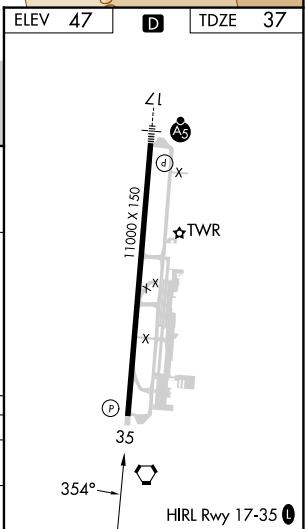

LOC/DME I-KOA 109.7 Chan 34	APP CRS 354°	Rwy Idg 11000 TDZE 37 Apt Elev 47
---	------------------------	--

LOC BC RWY 35

ELLISON ONIZUKA KONA INTL AT KEAHOLE (KOA) (PHKO)

⚠ Circling NA east of Rwy 17-35.
⚠ MISSED APPROACH: Climbing left turn to 5000 on KOA VORTAC R-294 to ANDES/KOA VORTAC 11.7 DME and hold, continue climb-in-hold to 5000.

ELEV 47	D	TDZE 37
----------------	----------	----------------

CATEGORY	A	B	C	D
S-35	460-1	423 (500-1)	460-1½ 423 (500-1½)	460-1½ 423 (500-1½)
C CIRCLING	520-1	473 (500-1)	520-1½ 473 (500-1½)	600-2 553 (600-2)

LOC BC RWY 35

PAC: 05 SEP 2024 to 31 OCT 2024

PAC: 05 SEP 2024 to 31 OCT 2024