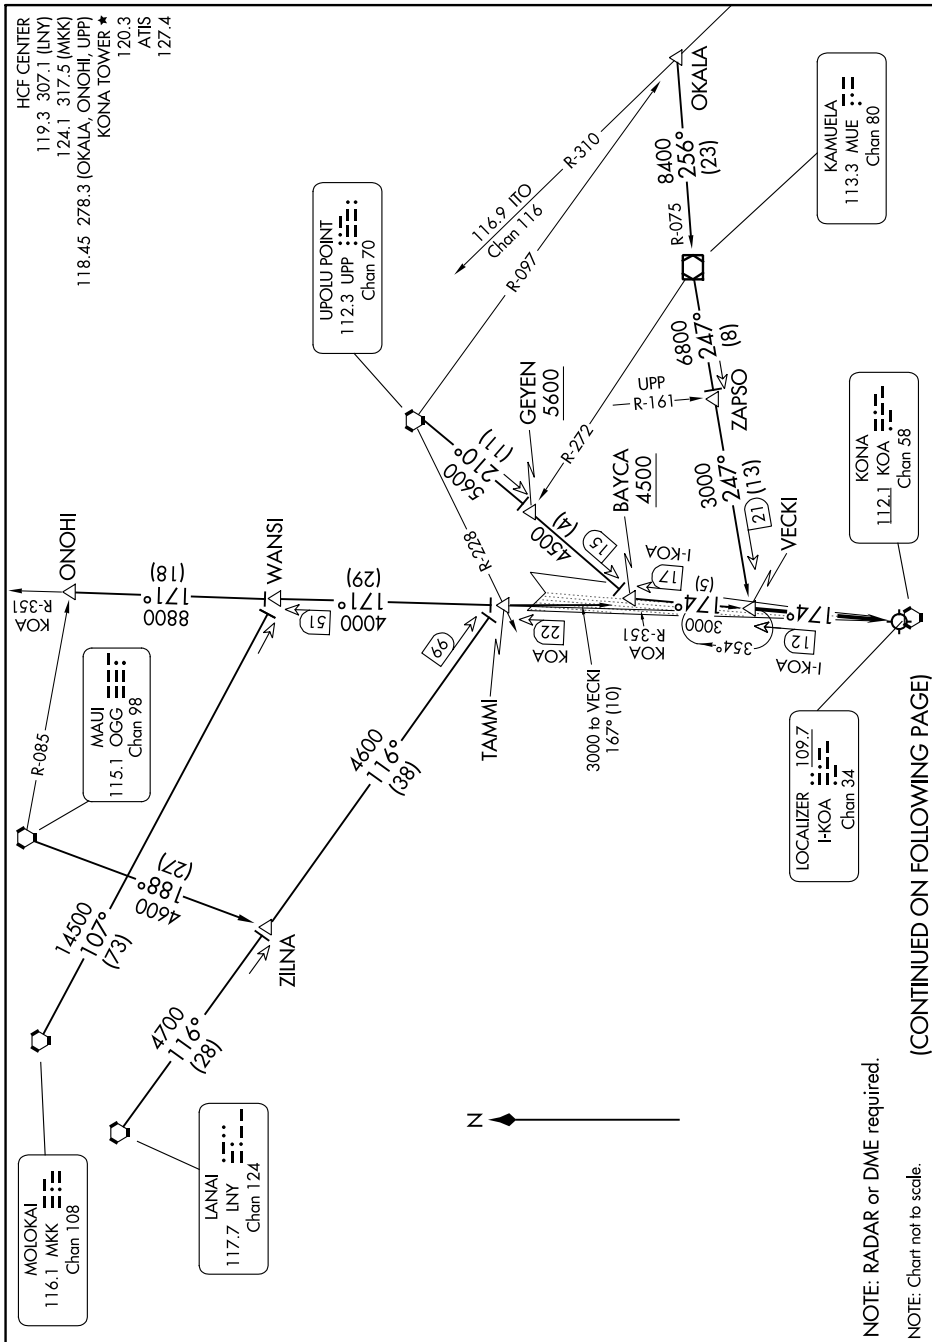

# VECKI NINE ARRIVAL

PAC, 05 SEP 2024 to 31 OCT 2024

(CONTINUED ON FOLLOWING PAGE)

NOTE: RADAR or DME required.  
NOTE: Chart not to scale.

PAC, 05 SEP 2024 to 31 OCT 2024