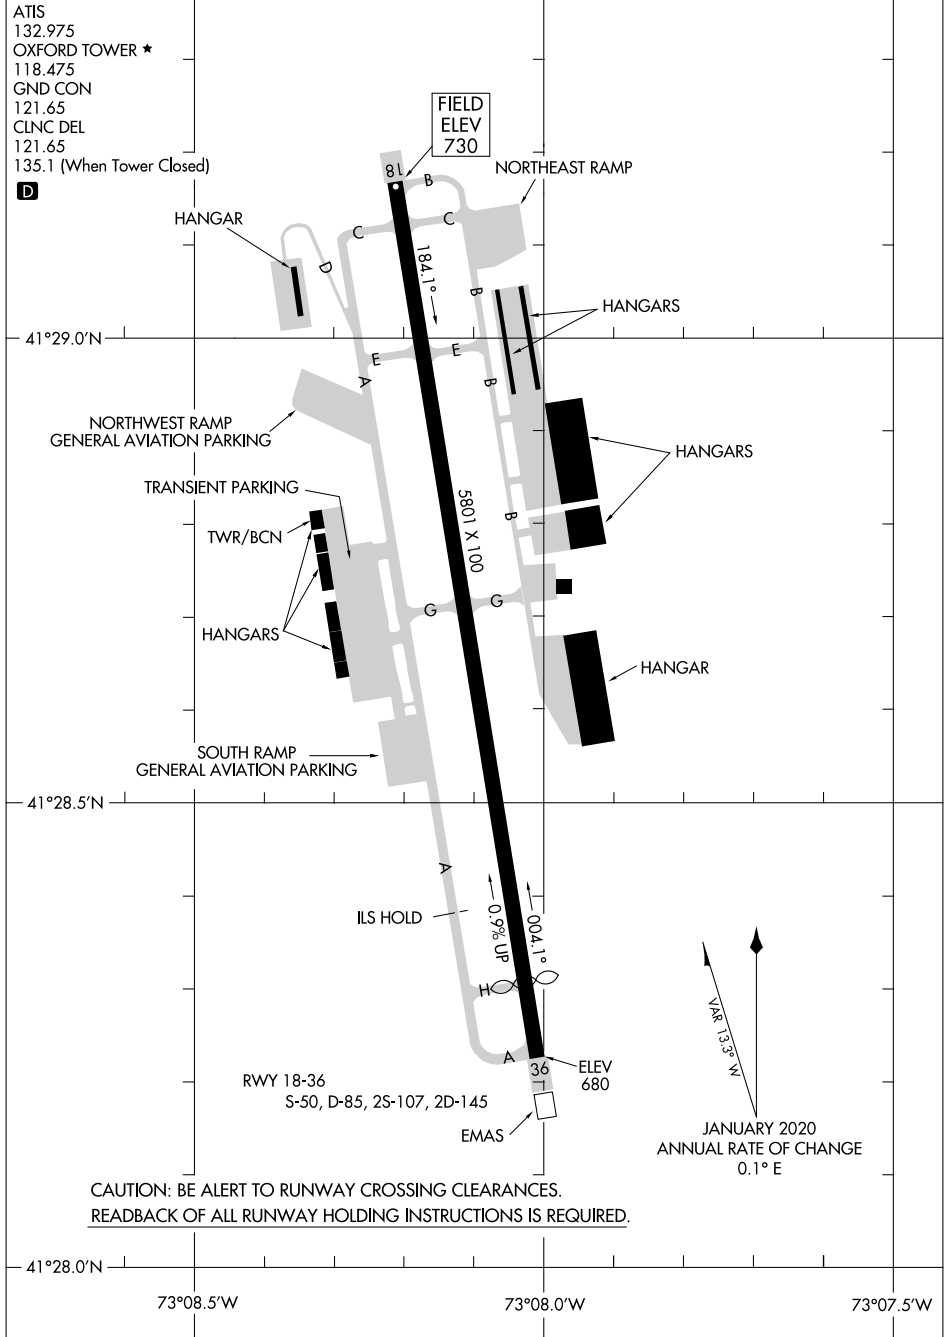

20086

# AIRPORT DIAGRAM

AL-5785 (FAA)

WATERBURY-OXFORD (OXC)  
OXFORD, CONNECTICUT

NE-1, 05 SEP 2024 to 03 OCT 2024

NE-1, 05 SEP 2024 to 03 OCT 2024

# AIRPORT DIAGRAM

20086

OXFORD, CONNECTICUT  
WATERBURY-OXFORD (OXC)