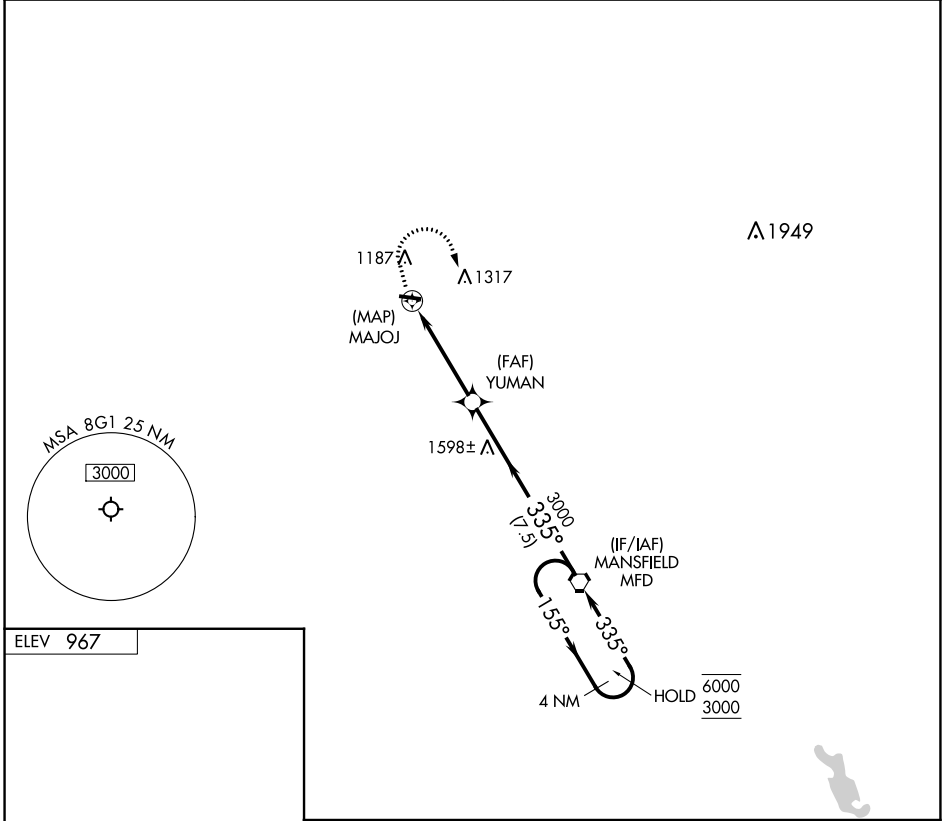

APP CRS <b>335°</b>	Rwy Idg TDZE Apt Elev	<b>N/A</b> <b>N/A</b> <b>967</b>
------------------------	-----------------------------	--

# RNAV (GPS)-A

WILLARD (8G1)

RNP APCH.		MISSED APPROACH: Climbing right turn to 3000 direct MFD VORTAC and hold.	
Procedure NA at night. Use Marion altimeter setting.		MNN ASOS <b>119.975</b>	CLEVELAND APP CON * <b>128.35 360.65</b>
		CLEVELAND RADIO <b>122.6</b>	CTAF <b>122.9</b>

EC-2, 05 SEP 2024 to 03 OCT 2024

EC-2, 05 SEP 2024 to 03 OCT 2024

CATEGORY	A	B	C	D
CIRCLING	1560-1 593 (600-1)	1700-1 733 (800-1)	1700-2 733 (800-2)	NA