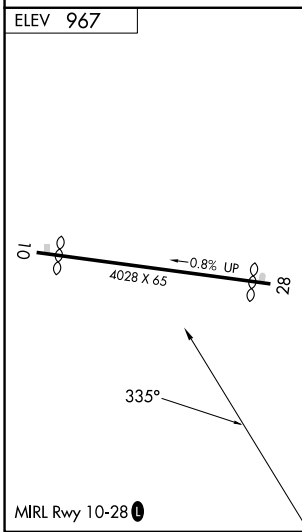

CATEGORY	A	B	C	D
CIRCLING	1560-1 593 (600-1)	1700-1 733 (800-1)	1700-2 733 (800-2)	NA