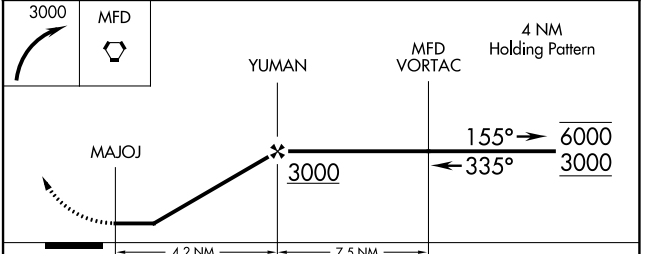

CATEGORY	A	B	C	D
CIRCLING	1560-1 593 (600-1)	1700-1 733 (800-1)	1700-2 733 (800-2)	NA