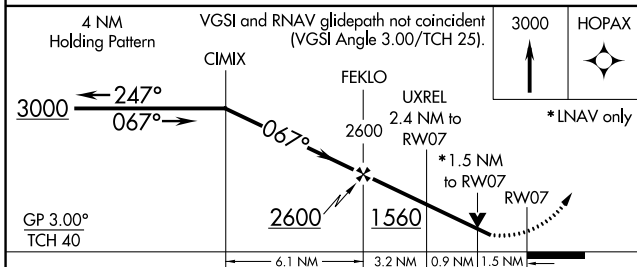

WAAS CH 81916 W07A	APP CRS 067°	Rwy ldg 4700 TDZE 765 Apt Elev 766
--	------------------------	---

RNAV (GPS) RWY 7

OHIO UNIVERSITY (UNI)

⚠ For uncompensated Baro-VNAV systems, LNAV/VNAV NA below -1.6°C (4°F) or above 54°C (130°F). DME/DME RNP-0.3 NA. Rwy 7 helicopter visibility reduction below ¾ SM NA.

MISSED APPROACH: Climb to 3000 direct HOPAX and hold.

AWOS-3 128.325	HUNTINGTON APP CON 120.95 270.1	CLNC DEL 120.95	UNICOM 123.075 (CTAF) 0
--------------------------	---	---------------------------	-----------------------------------

EC-2, 05 SEP 2024 to 03 OCT 2024

EC-2, 05 SEP 2024 to 03 OCT 2024

ELEV 766	TDZE 765
----------	----------

CATEGORY	A	B	C	D
LPV DA		1184-1½	419 (500-1½)	
LNAV/VNAV DA		1202-1½	437 (500-1½)	
LNAV MDA	1280-1	515 (600-1)	1280-1⅜	515 (600-1⅜)
C CIRCLING	1380-1	614 (700-1)	1420-1¾	1480-2¼
			654 (700-1¾)	714 (800-2¼)