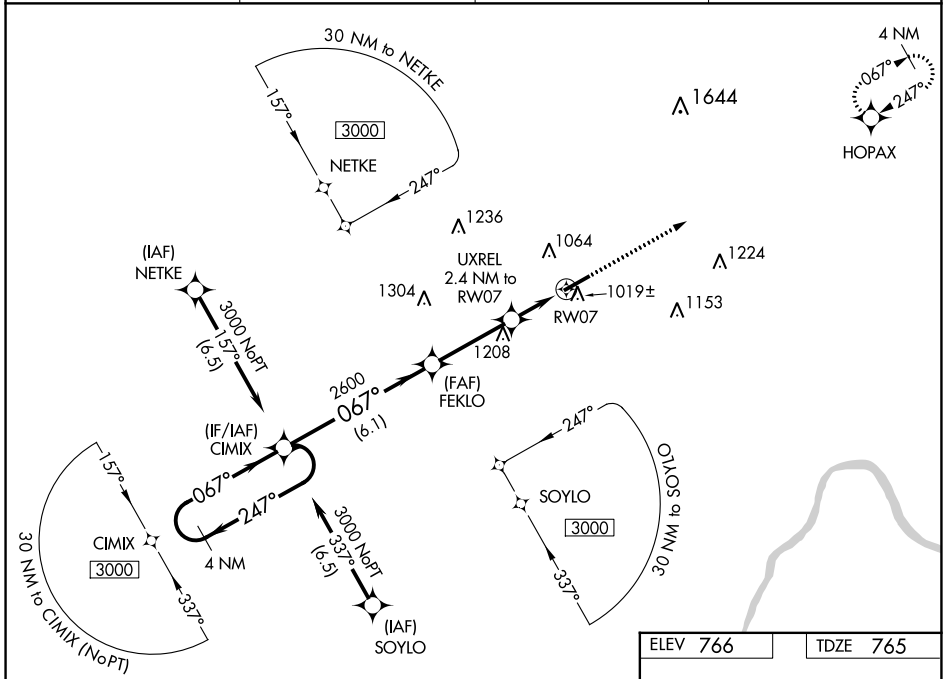

WAAS CH 81916 W07A	APP CRS 067°	Rwy ldg 4700 TDZE 765 Apt Elev 766
--	------------------------	---

RNAV (GPS) RWY 7

OHIO UNIVERSITY (UNI)

⚠ For uncompensated Baro-VNAV systems, LNAV/VNAV NA below -1.6°C (4°F) or above 54°C (130°F). DME/DME RNP-0.3 NA. Rwy 7 helicopter visibility reduction below ¾ SM NA.

MISSED APPROACH: Climb to 3000 direct HOPAX and hold.

AWOS-3 128.325	HUNTINGTON APP CON 120.95 270.1	CLNC DEL 120.95	UNICOM 123.075 (CTAF) 0
--------------------------	---	---------------------------	-----------------------------------

EC-2, 05 SEP 2024 to 03 OCT 2024

EC-2, 05 SEP 2024 to 03 OCT 2024

ELEV 766	TDZE 765
----------	----------

CATEGORY	A	B	C	D
LPV DA		1184-1½	419 (500-1½)	
LNAV/VNAV DA		1202-1½	437 (500-1½)	
LNAV MDA	1280-1	515 (600-1)	1280-1⅜	515 (600-1⅜)
C CIRCLING	1380-1	614 (700-1)	1420-1¾	1480-2¼
			654 (700-1¾)	714 (800-2¼)