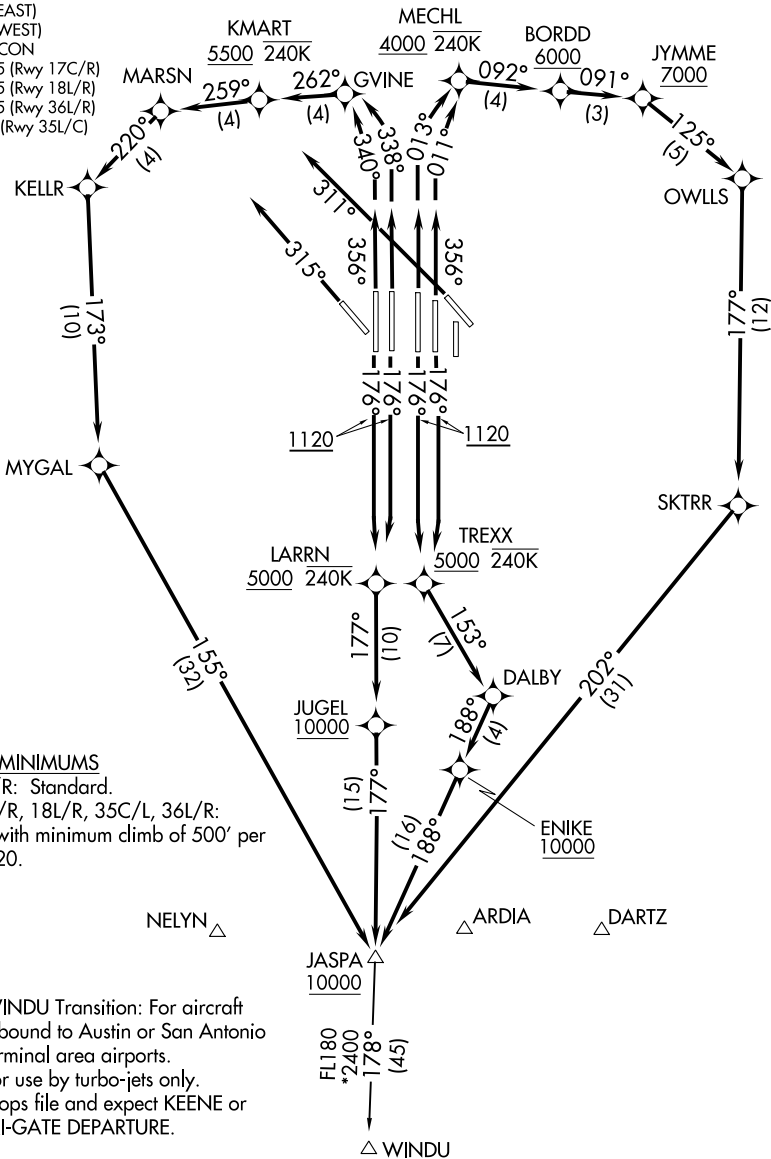

(JASPA7.JASPA) 23334

AL-6039 (FAA)

DALLAS-FORT WORTH INTL (DFW)
DALLAS-FORT WORTH, TEXAS

JASPA SEVEN DEPARTURE (RNAV)

D-ATIS DEP 135.925
 CLNC DEL 128.25
 CPDLC
 GND CON
 121.65 121.8 (EAST)
 121.85 (WEST)
 DFW TOWER
 126.55 127.5 (EAST)
 124.15 134.9 (WEST)
 REGIONAL DEP CON
 125.125 353.95 (Rwy 17C/R)
 125.125 353.95 (Rwy 18L/R)
 126.475 363.15 (Rwy 36L/R)
 118.55 290.35 (Rwy 35L/C)

RNAV 1- DME/DME/IRU or GPS.
 RADAR required.

TOP ALTITUDE:
RWY 13L/R, 17L/C/R,
18L/R, 35L/C/R, 36L/R: 10000
RWY 31L/R: 5000

(NARRATIVE ON FOLLOWING PAGE)

NOTE: Chart not to scale.

JASPA SEVEN DEPARTURE (RNAV)

(JASPA7.JASPA) 03NOV22

DALLAS-FORT WORTH, TEXAS
DALLAS-FORT WORTH INTL (DFW)

SC-2, 05 SEP 2024 to 03 OCT 2024

SC-2, 05 SEP 2024 to 03 OCT 2024