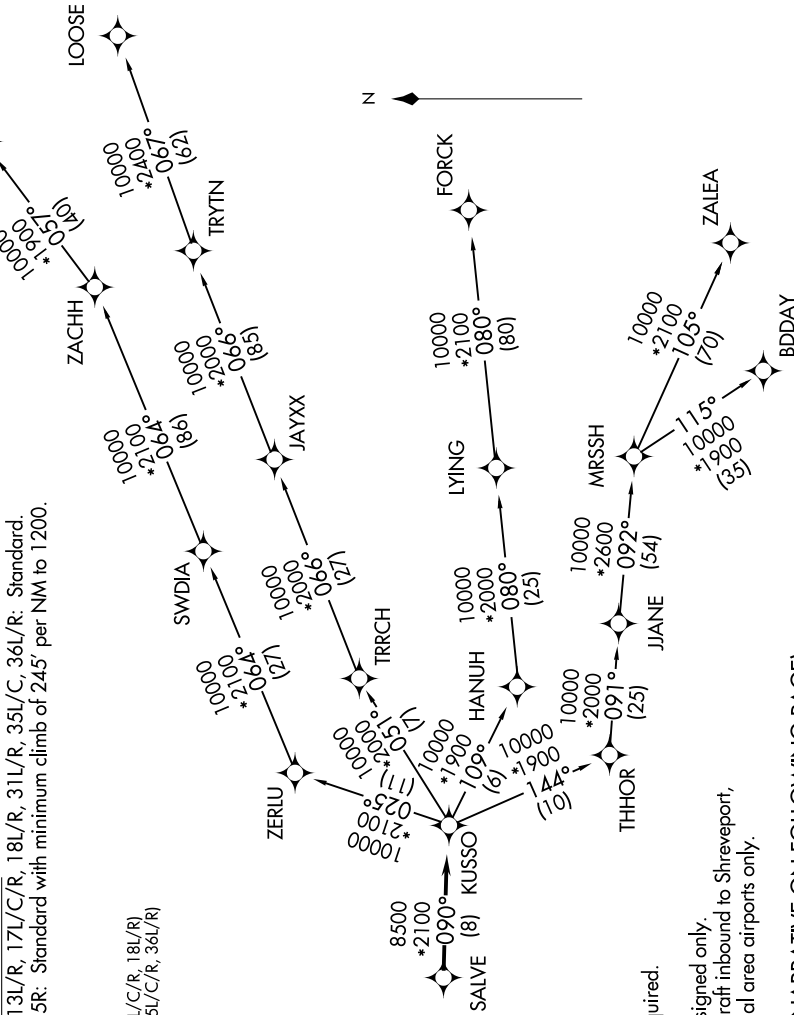

KUSSO ONE DEPARTURE (RNAV)

SC-2, 05 SEP 2024 to 03 OCT 2024

D-ATIS DEP
135.925
CLNC DEL
128.25
CPDLC

TAKEOFF MINIMUMS

Rwys 13L/R, 17L/C/R, 18L/R, 31L/R, 35L/C, 36L/R: Standard.
Rwy 35R: Standard with minimum climb of 245' per NM to 1200.

GND CON
121.65 121.8 (EAST)
121.85 (WEST)
DFW TOWER
126.55 127.5 (EAST)
124.15 134.9 (WEST)
REGIONAL DEP CON
125.2 343.65 (Props Only Rwys 13L/R, 17L/C/R, 18L/R)
124.3 282.275 (Props Only Rwys 31L/R, 35L/C/R, 36L/R)

**TOP ALTITUDE:
2000**

NOTE: Chart not to scale.

(NARRATIVE ON FOLLOWING PAGE)

SC-2, 05 SEP 2024 to 03 OCT 2024

KUSSO ONE DEPARTURE (RNAV)