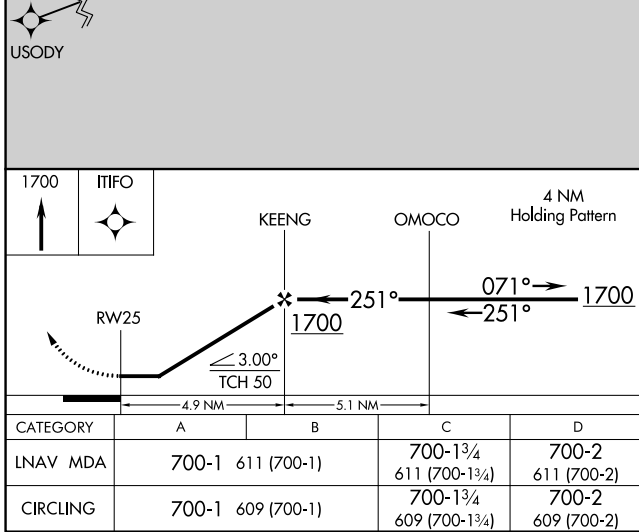

APP CRS	Rwy Idg	6000
251°	TDZE	89
	Apt Elev	91

RNAV (GPS) RWY 25

YAP INTL (T11)(PTYA)

▼ Obtain local altimeter setting on CTAF; when not received, procedure not authorized.
 Circling NA North of Rwy 7-25. DME/DME RNP-0.3 NA.
 No controlled airspace below 5500'.

MISSED APPROACH: Climb to 1700 direct ITIFO WP and hold.

YAP RADIO
123.6 (CTAF)

MIRL Rwy 7-25
 REL Rwy 7 and 25

PAC, 05 SEP 2024 to 31 OCT 2024

PAC, 05 SEP 2024 to 31 OCT 2024