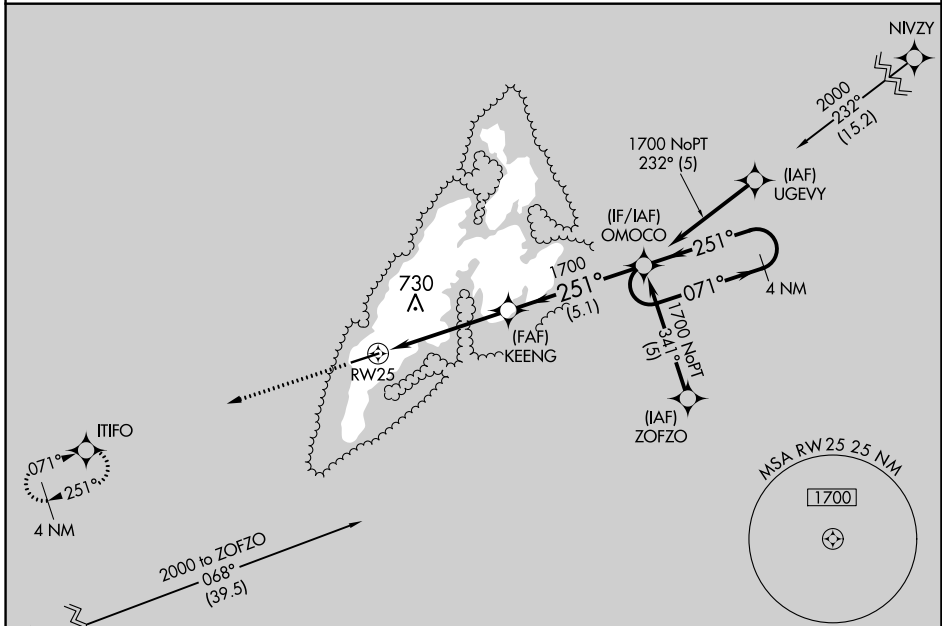

APP CRS	Rwy Idg	6000
251°	TDZE	89
	Apt Elev	91

RNAV (GPS) RWY 25

YAP INTL (T11)(PTYA)

▼ Obtain local altimeter setting on CTAF; when not received, procedure not authorized.
 Circling NA North of Rwy 7-25. DME/DME RNP-0.3 NA.
 No controlled airspace below 5500'.

MISSED APPROACH: Climb to 1700 direct ITIFO WP and hold.

YAP RADIO
123.6 (CTAF)

MIRL Rwy 7-25
 REL Rwy 7 and 25

PAC, 05 SEP 2024 to 31 OCT 2024

PAC, 05 SEP 2024 to 31 OCT 2024