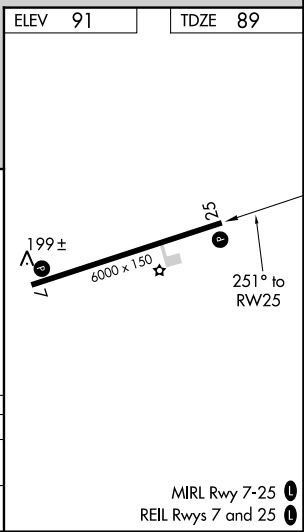

APP CRS	Rwy Idg	6000
251°	TDZE	89
	Apt Elev	91

RNAV (GPS) RWY 25

YAP INTL (T11)(PTYA)

▼ Obtain local altimeter setting on CTAF; when not received, procedure not authorized.
 Circling NA North of Rwy 7-25. DME/DME RNP-0.3 NA.
 No controlled airspace below 5500'.

MISSED APPROACH: Climb to 1700 direct ITIFO WP and hold.

YAP RADIO
123.6 (CTAF)

MIRL Rwy 7-25
 REL Rwy 7 and 25

PAC, 05 SEP 2024 to 31 OCT 2024

PAC, 05 SEP 2024 to 31 OCT 2024